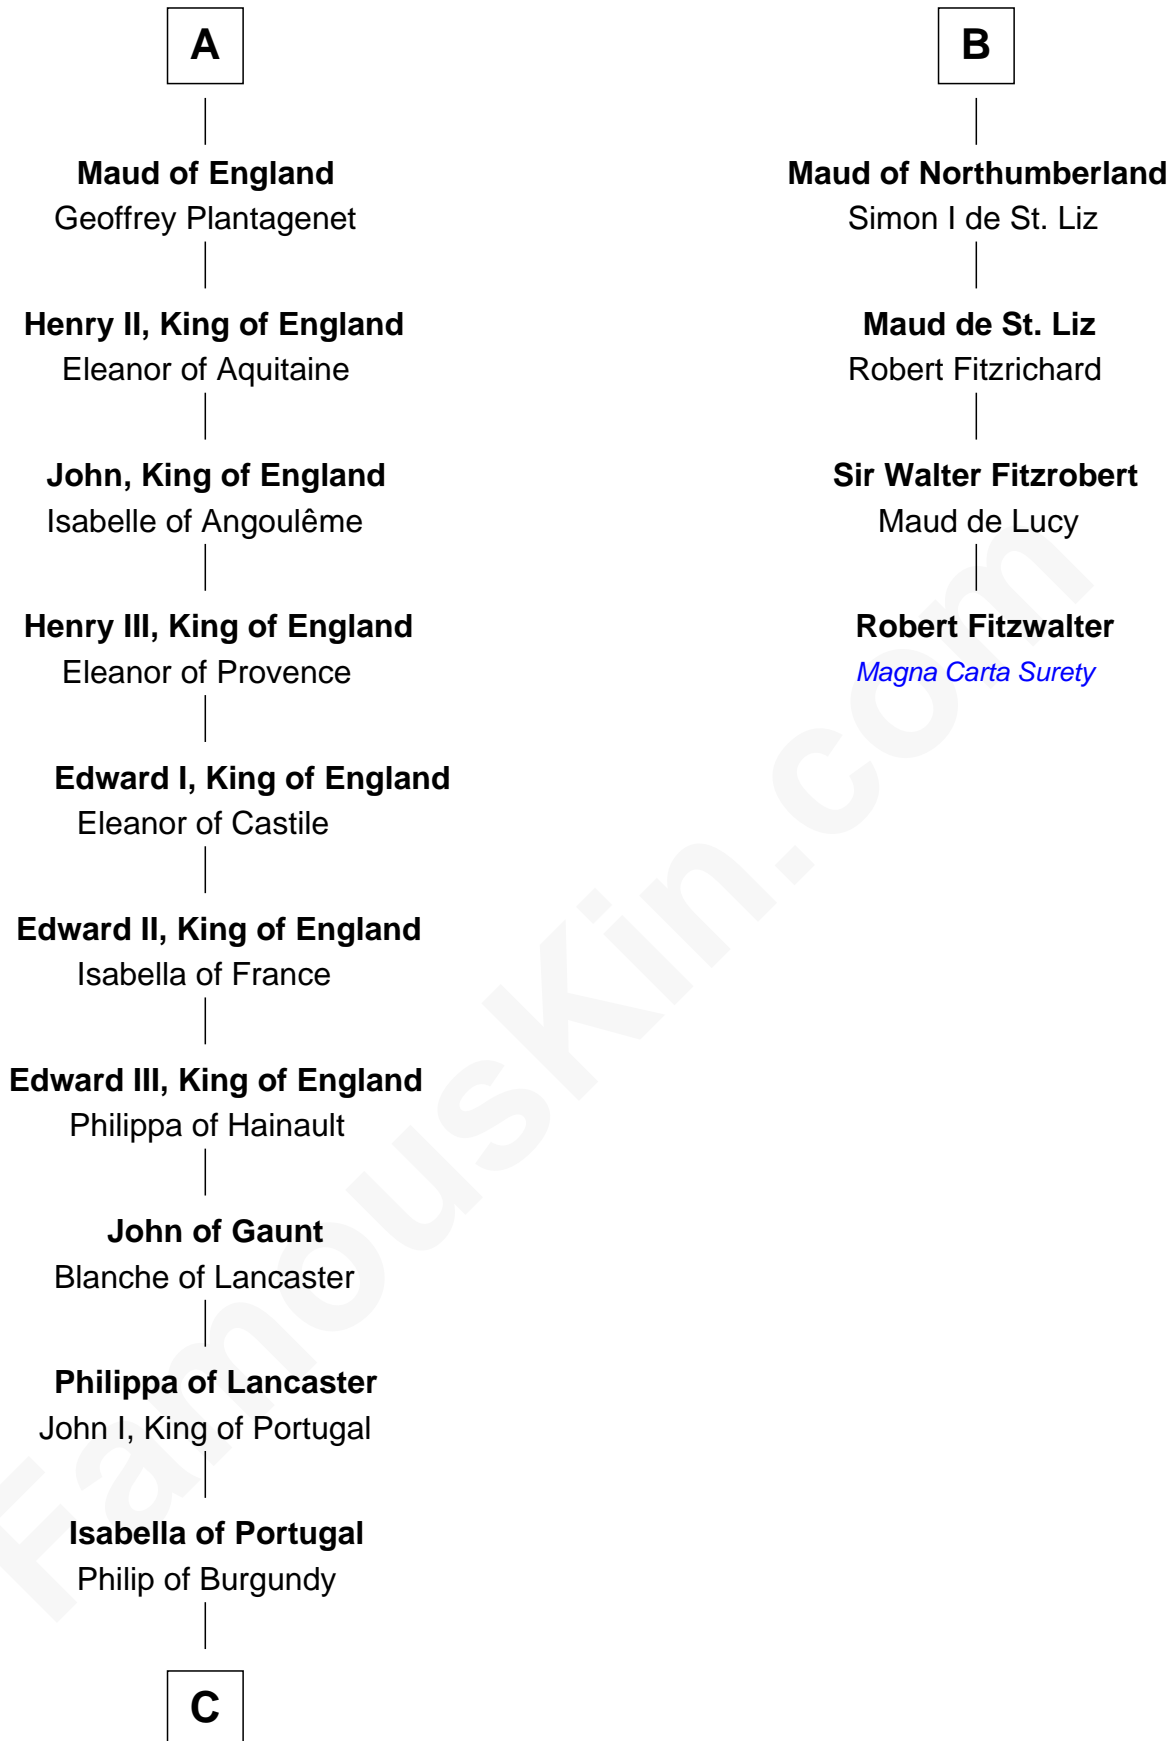

FamousKin.com

Relationship Chart of

Charles V

Holy Roman Emperor

10th cousin 10 times removed of

Robert Fitzwalter

Magna Carta Surety

Baudouin II of Flanders

AElfthryth of Wessex

C

—
Charles of Burgundy

Isabella of Bourbon

—
Mary of Burgundy

Maximilian I, Holy Roman Emperor

—
Philip I, King of Castile

Joanna of Castile

—
Charles V

Holy Roman Emperor

FamousKin.com