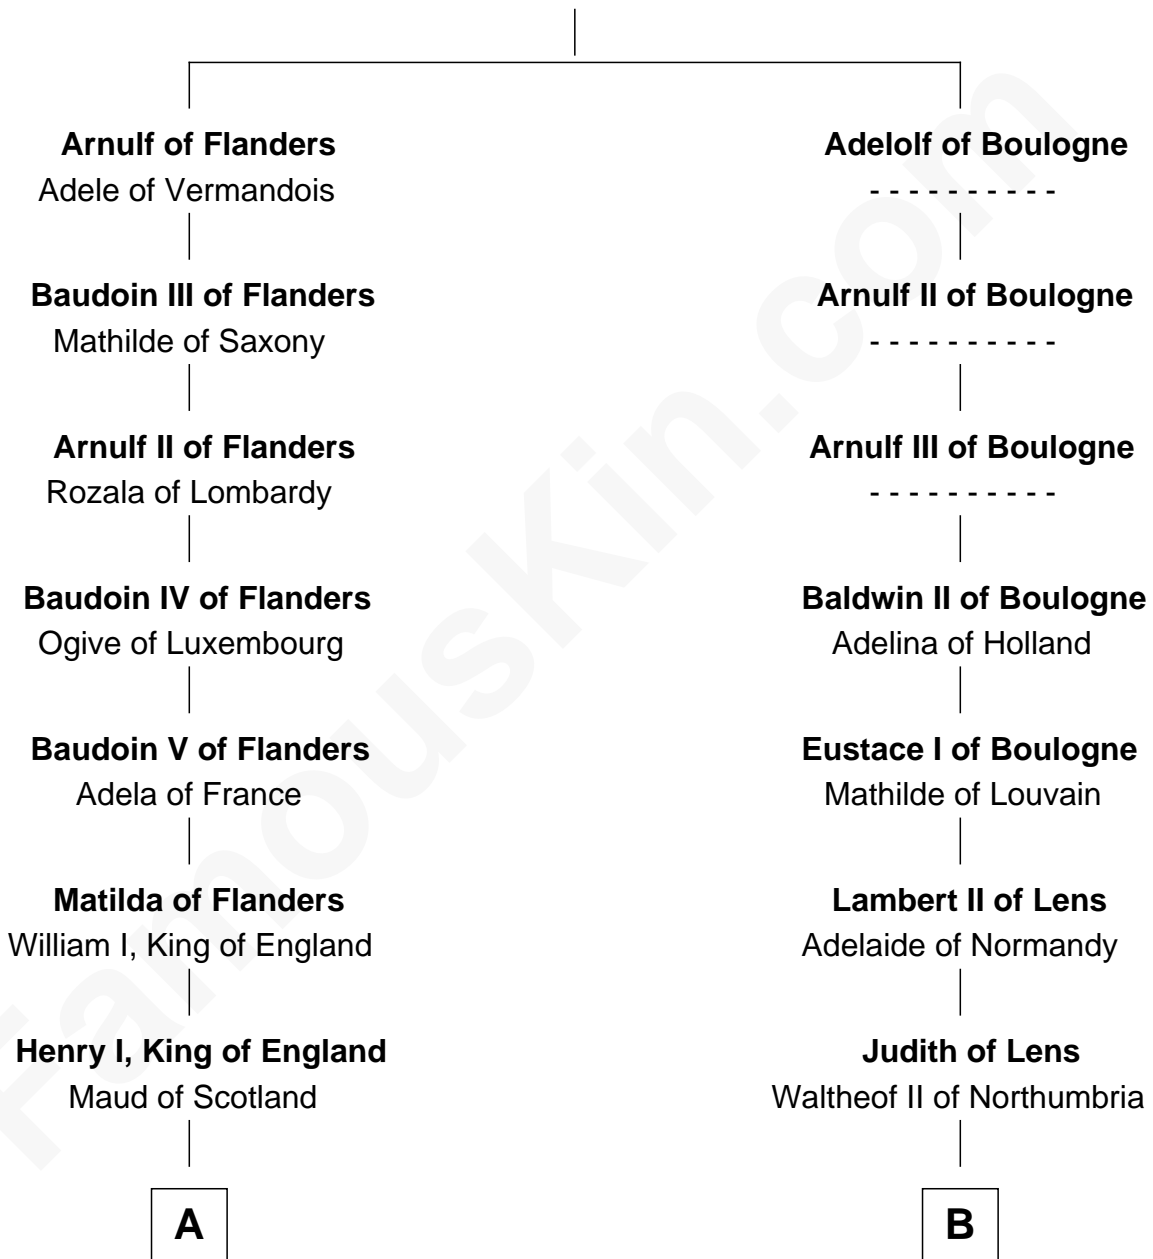

FamousKin.com

Relationship Chart of

Charles V

Holy Roman Emperor

10th cousin 10 times removed of

Robert Fitzwalter

Magna Carta Surety

Baudouin II of Flanders

AElfthryth of Wessex

C

—
Charles of Burgundy

Isabella of Bourbon

—
Mary of Burgundy

Maximilian I, Holy Roman Emperor

—
Philip I, King of Castile

Joanna of Castile

—
Charles V

Holy Roman Emperor

FamousKin.com