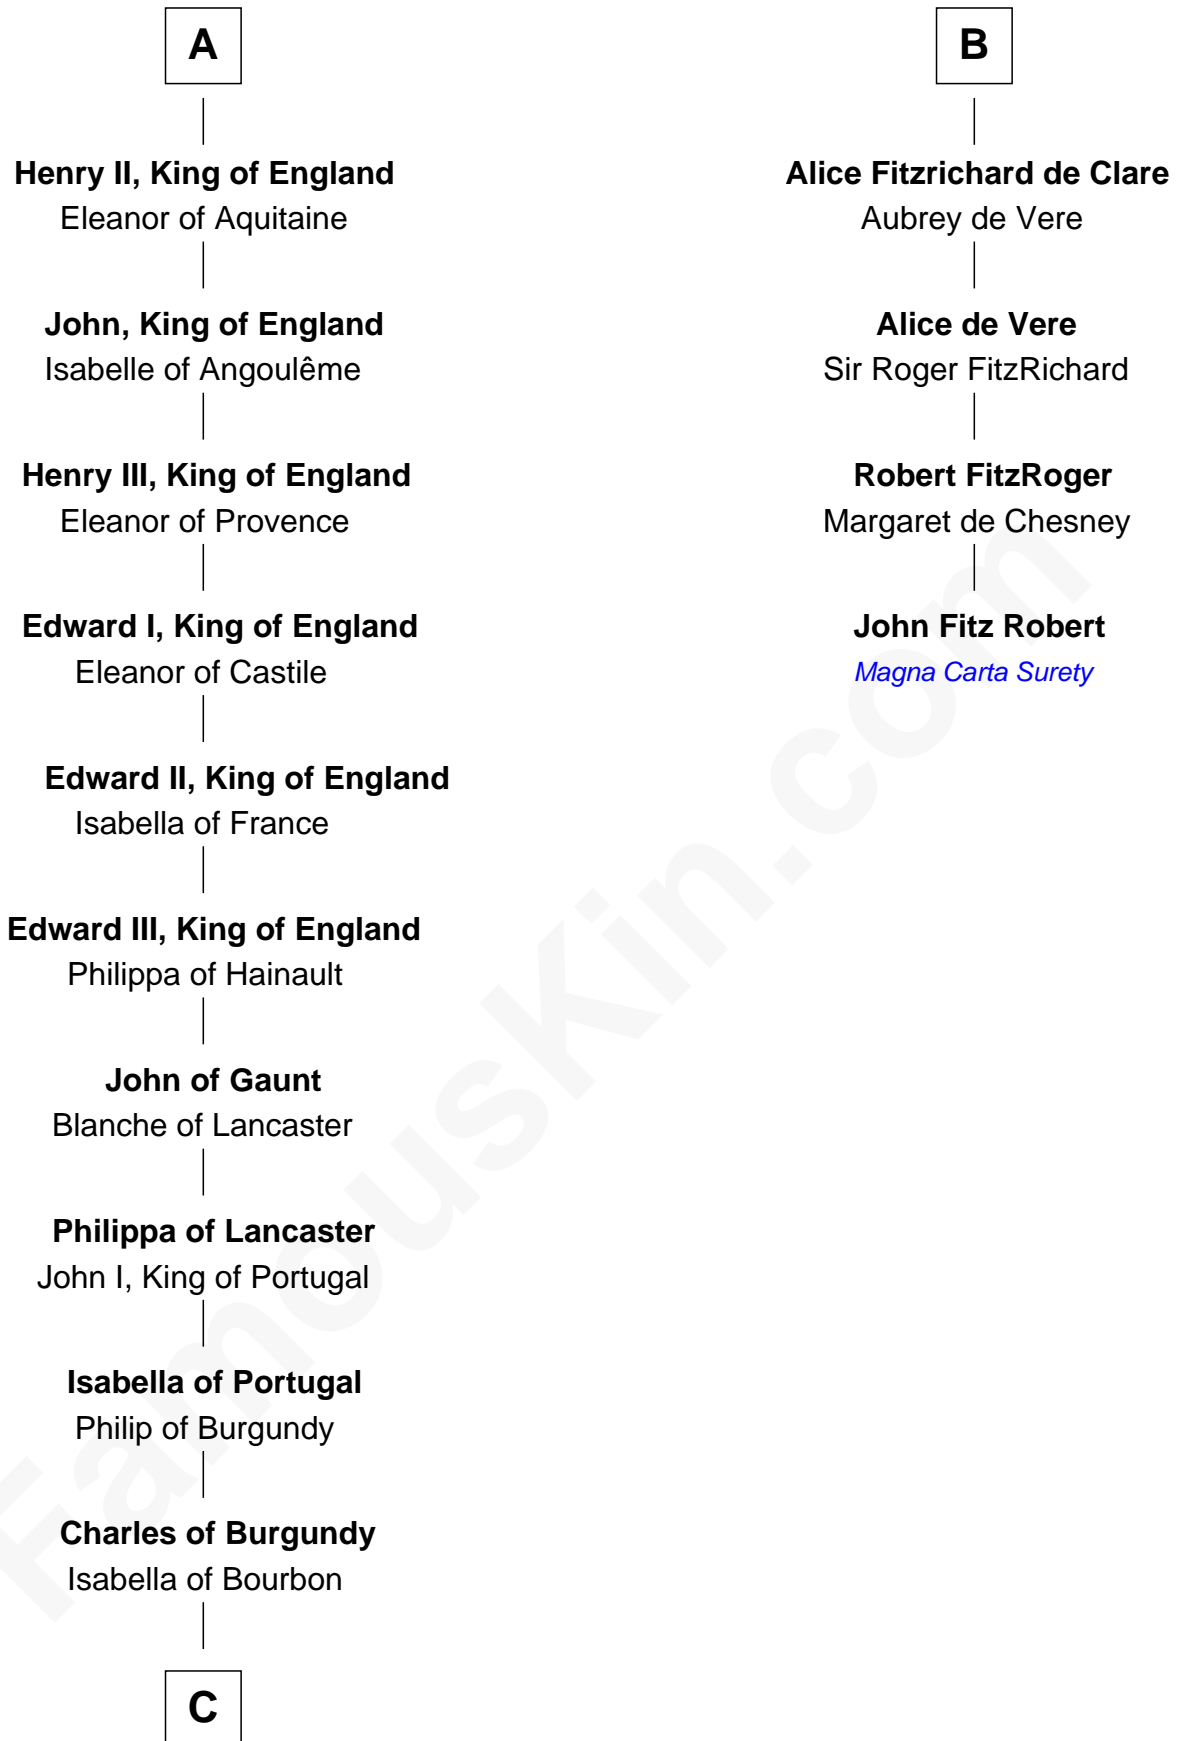

FamousKin.com

Relationship Chart of

Charles V

Holy Roman Emperor

10th cousin 9 times removed of

John Fitz Robert

Magna Carta Surety

Henry the Fowler
Saint Matilda of Ringelheim

C

—
Mary of Burgundy
Maximilian I, Holy Roman Emperor

—
Philip I, King of Castile
Joanna of Castile

—
Charles V
Holy Roman Emperor

FamousKin.com