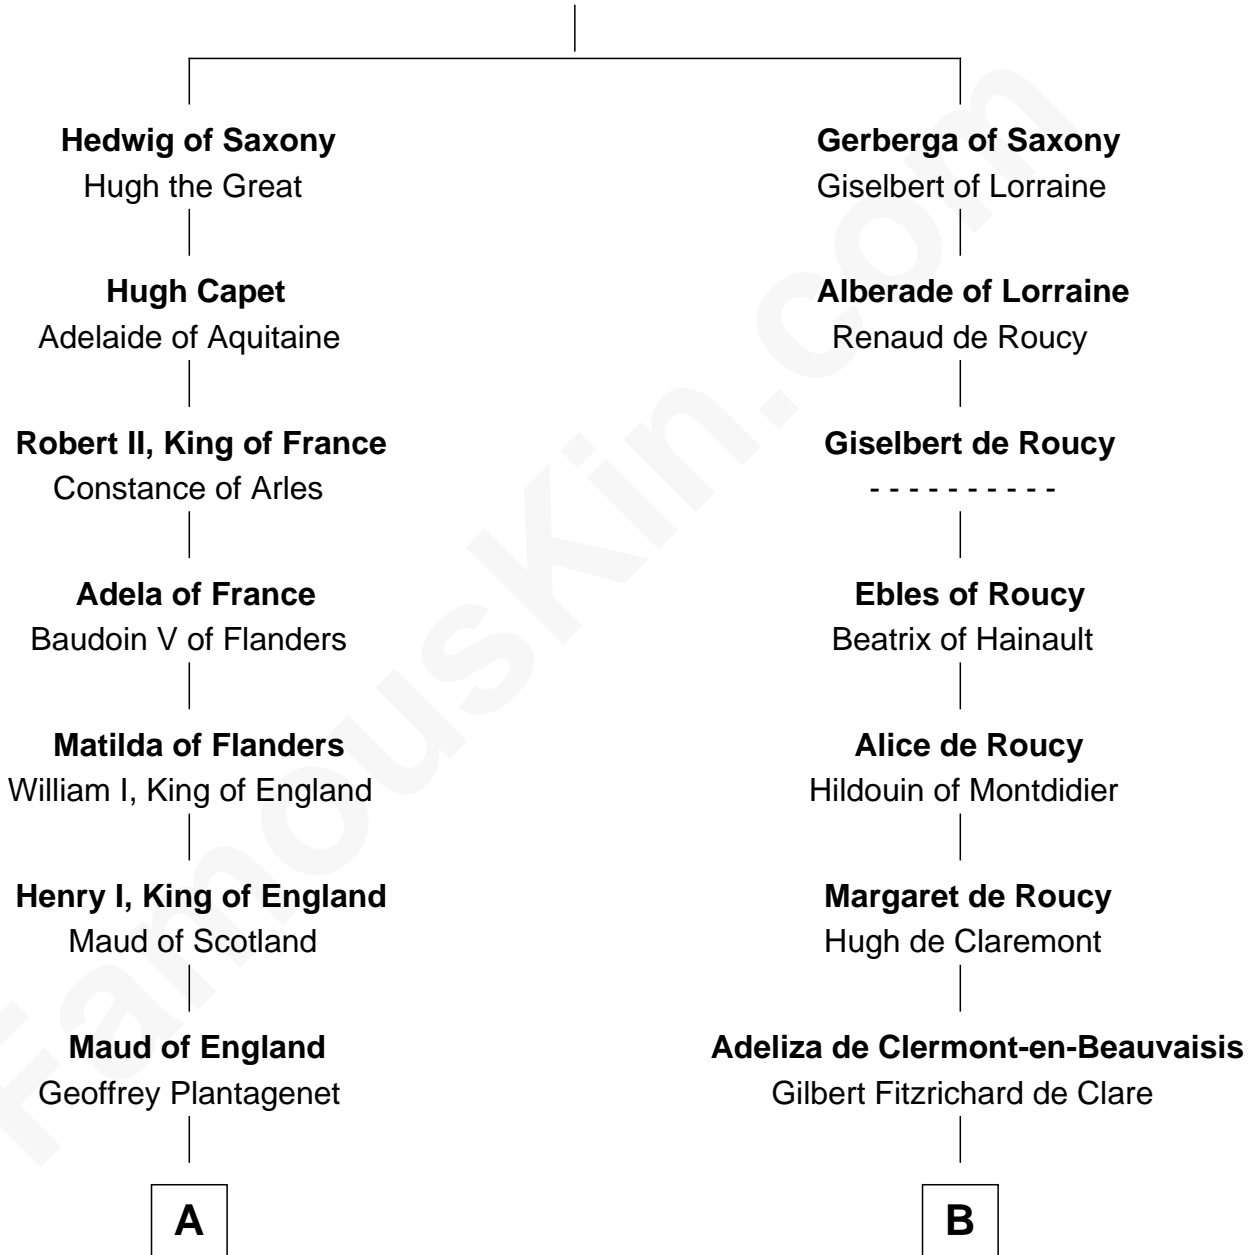

FamousKin.com

Relationship Chart of

Charles V

Holy Roman Emperor

10th cousin 9 times removed of

John Fitz Robert

Magna Carta Surety

Henry the Fowler
Saint Matilda of Ringelheim

C

—
Mary of Burgundy
Maximilian I, Holy Roman Emperor

—
Philip I, King of Castile
Joanna of Castile

—
Charles V
Holy Roman Emperor

FamousKin.com