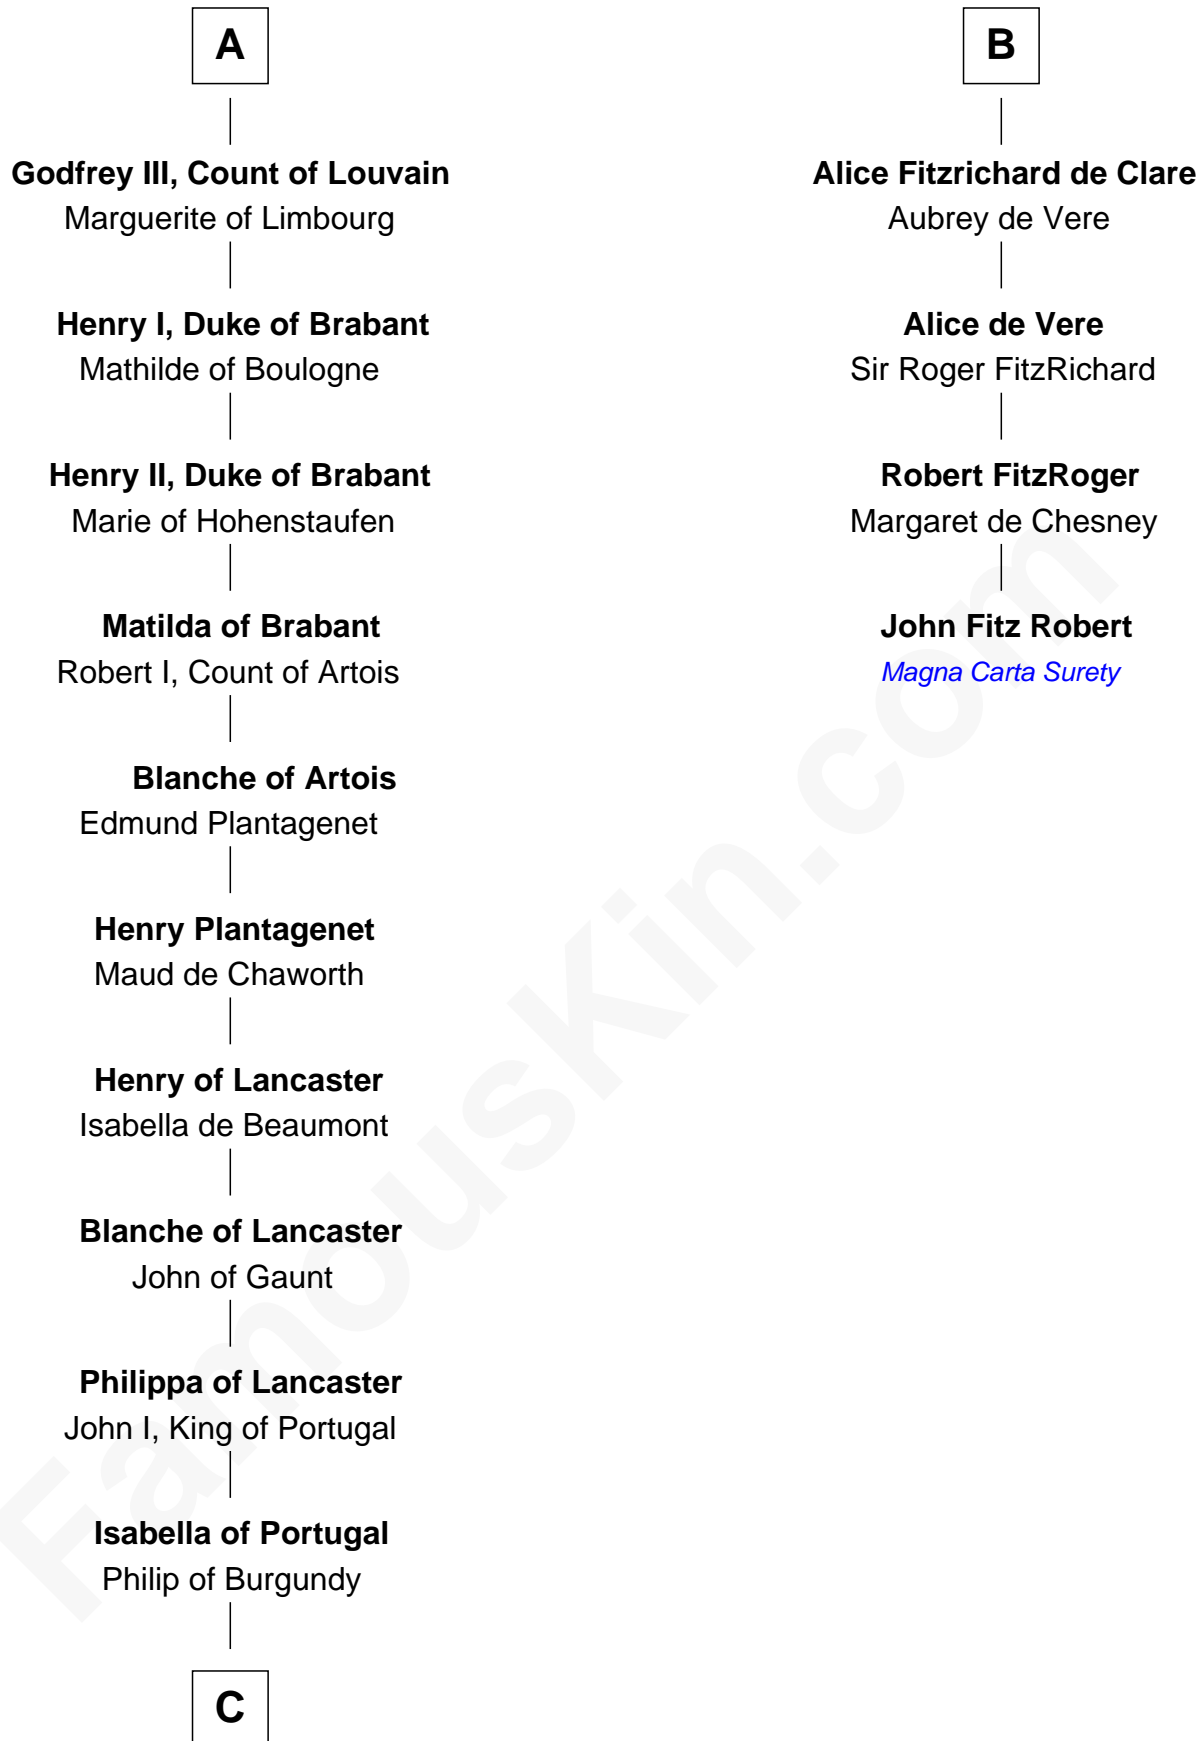

FamousKin.com

Relationship Chart of

Charles V

Holy Roman Emperor

10th cousin 10 times removed of

John Fitz Robert

Magna Carta Surety

FamousKin.com