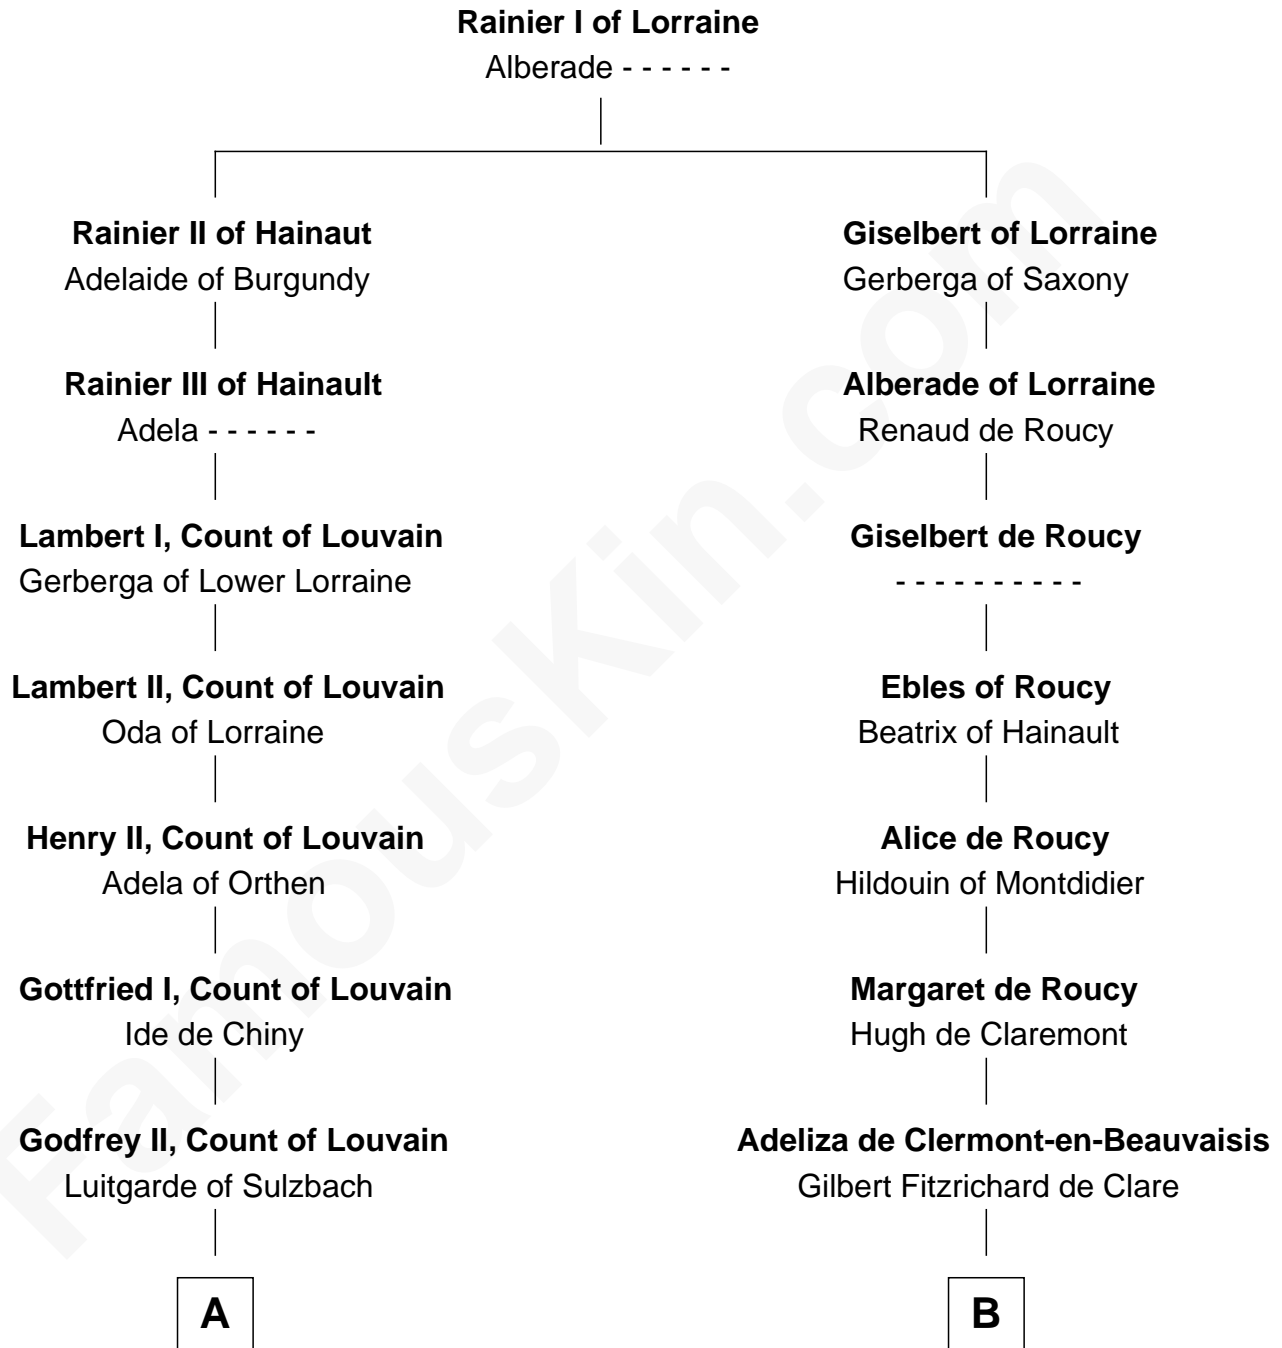

FamousKin.com

Relationship Chart of

Charles V

Holy Roman Emperor

10th cousin 10 times removed of

John Fitz Robert

Magna Carta Surety

FamousKin.com