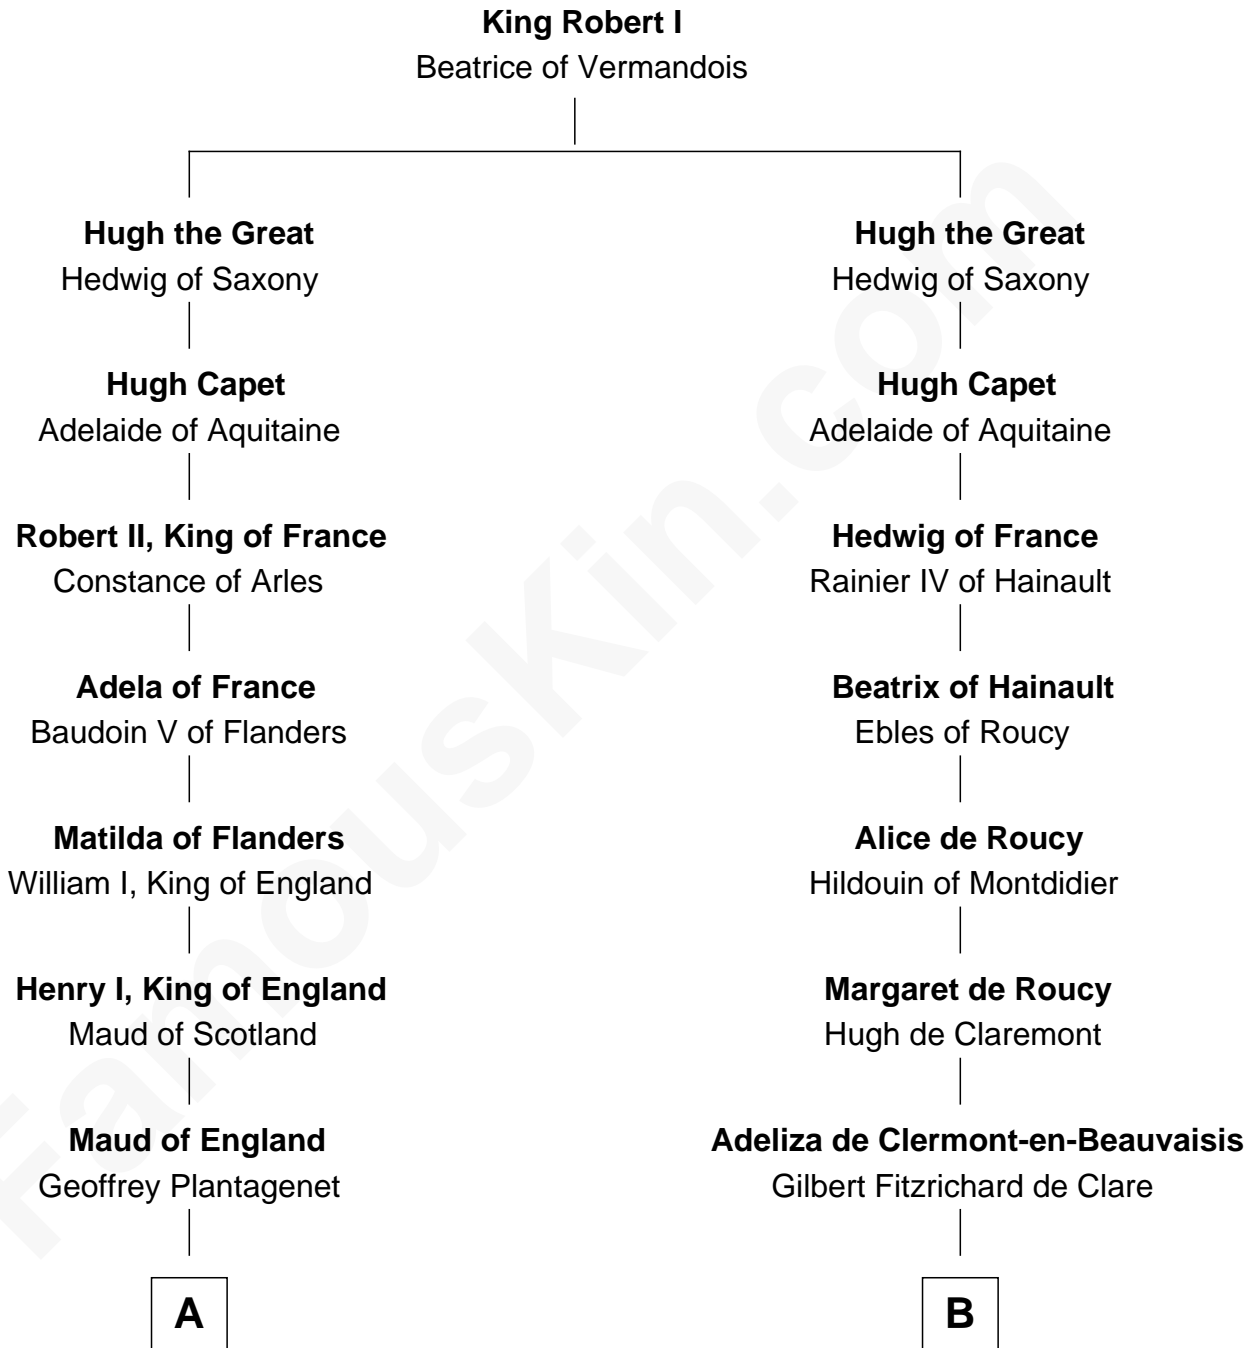

FamousKin.com

Relationship Chart of

Charles V

Holy Roman Emperor

10th cousin 9 times removed of

John Fitz Robert

Magna Carta Surety

C

—
Mary of Burgundy
Maximilian I, Holy Roman Emperor

—
Philip I, King of Castile
Joanna of Castile

—
Charles V
Holy Roman Emperor

FamousKin.com