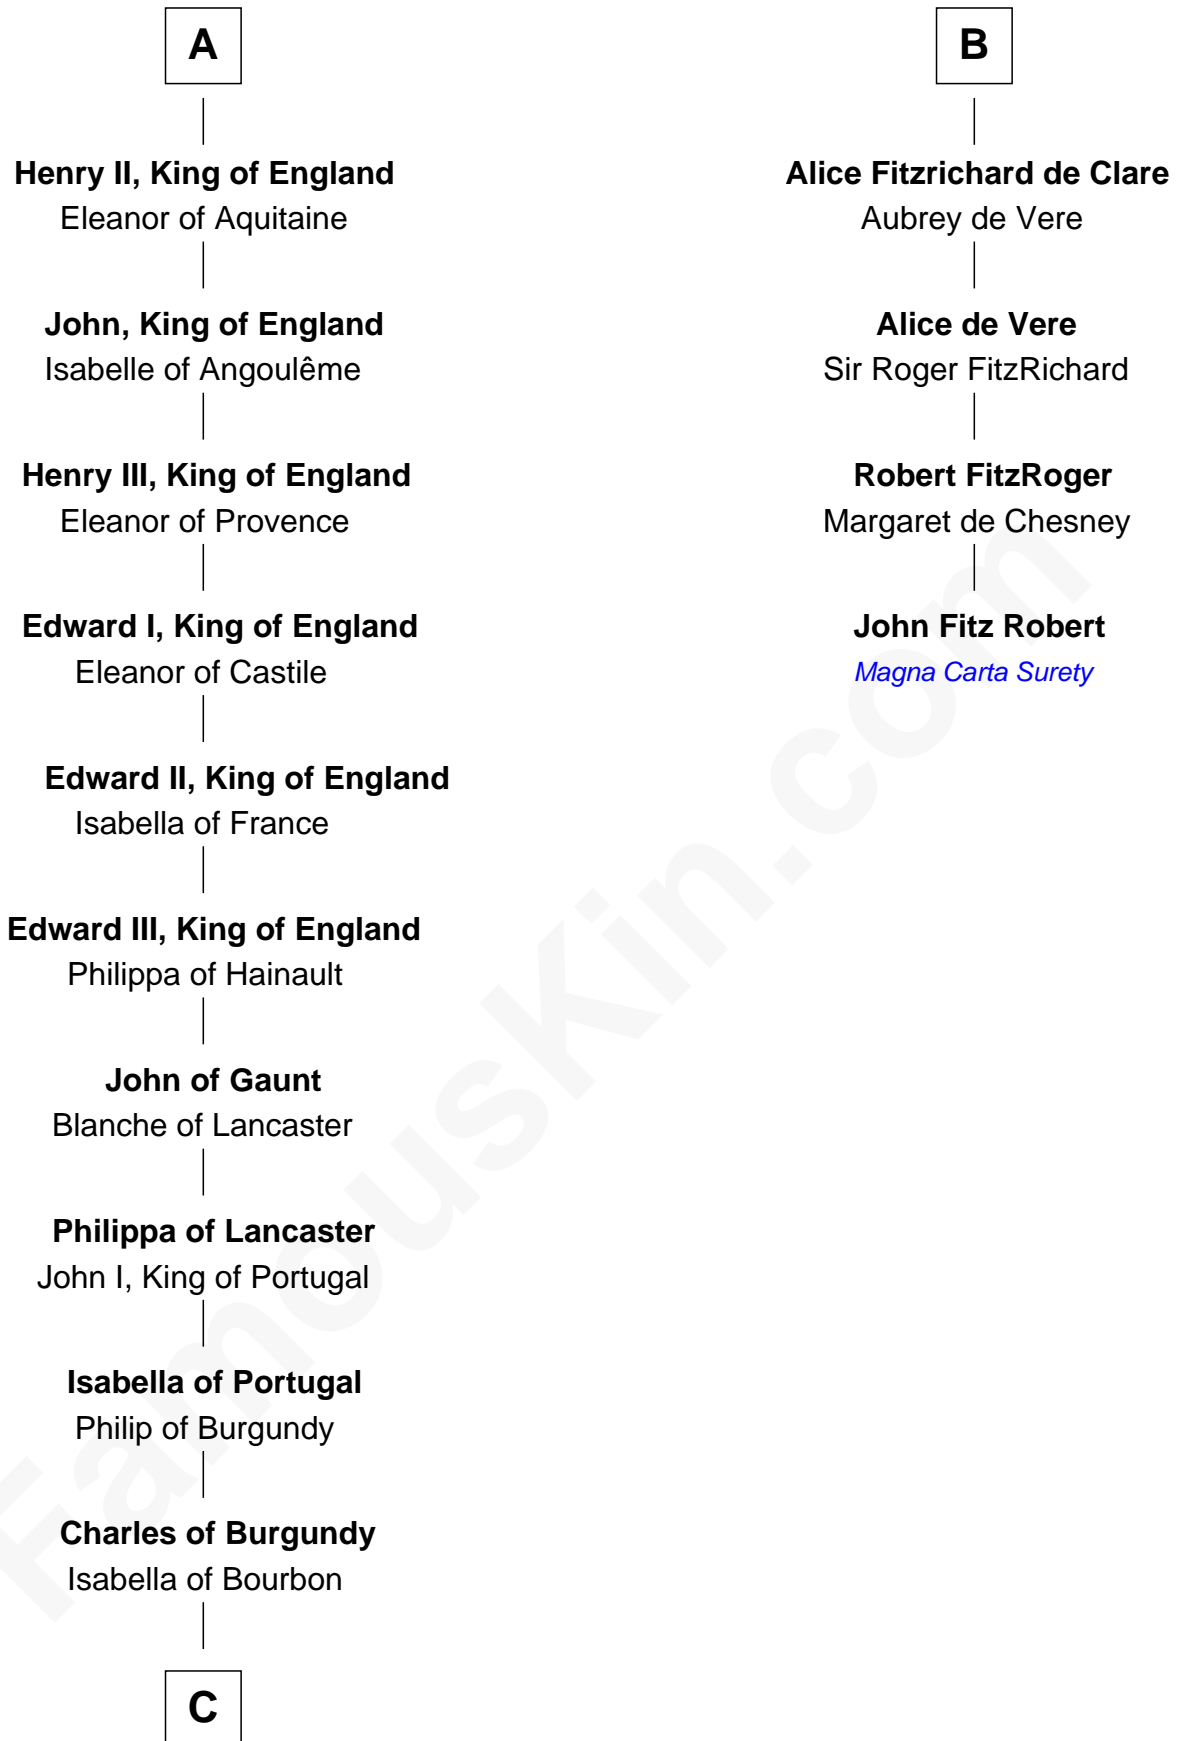

FamousKin.com

Relationship Chart of

Charles V

Holy Roman Emperor

10th cousin 9 times removed of

John Fitz Robert

Magna Carta Surety

C

—
Mary of Burgundy
Maximilian I, Holy Roman Emperor

—
Philip I, King of Castile
Joanna of Castile

—
Charles V
Holy Roman Emperor

FamousKin.com