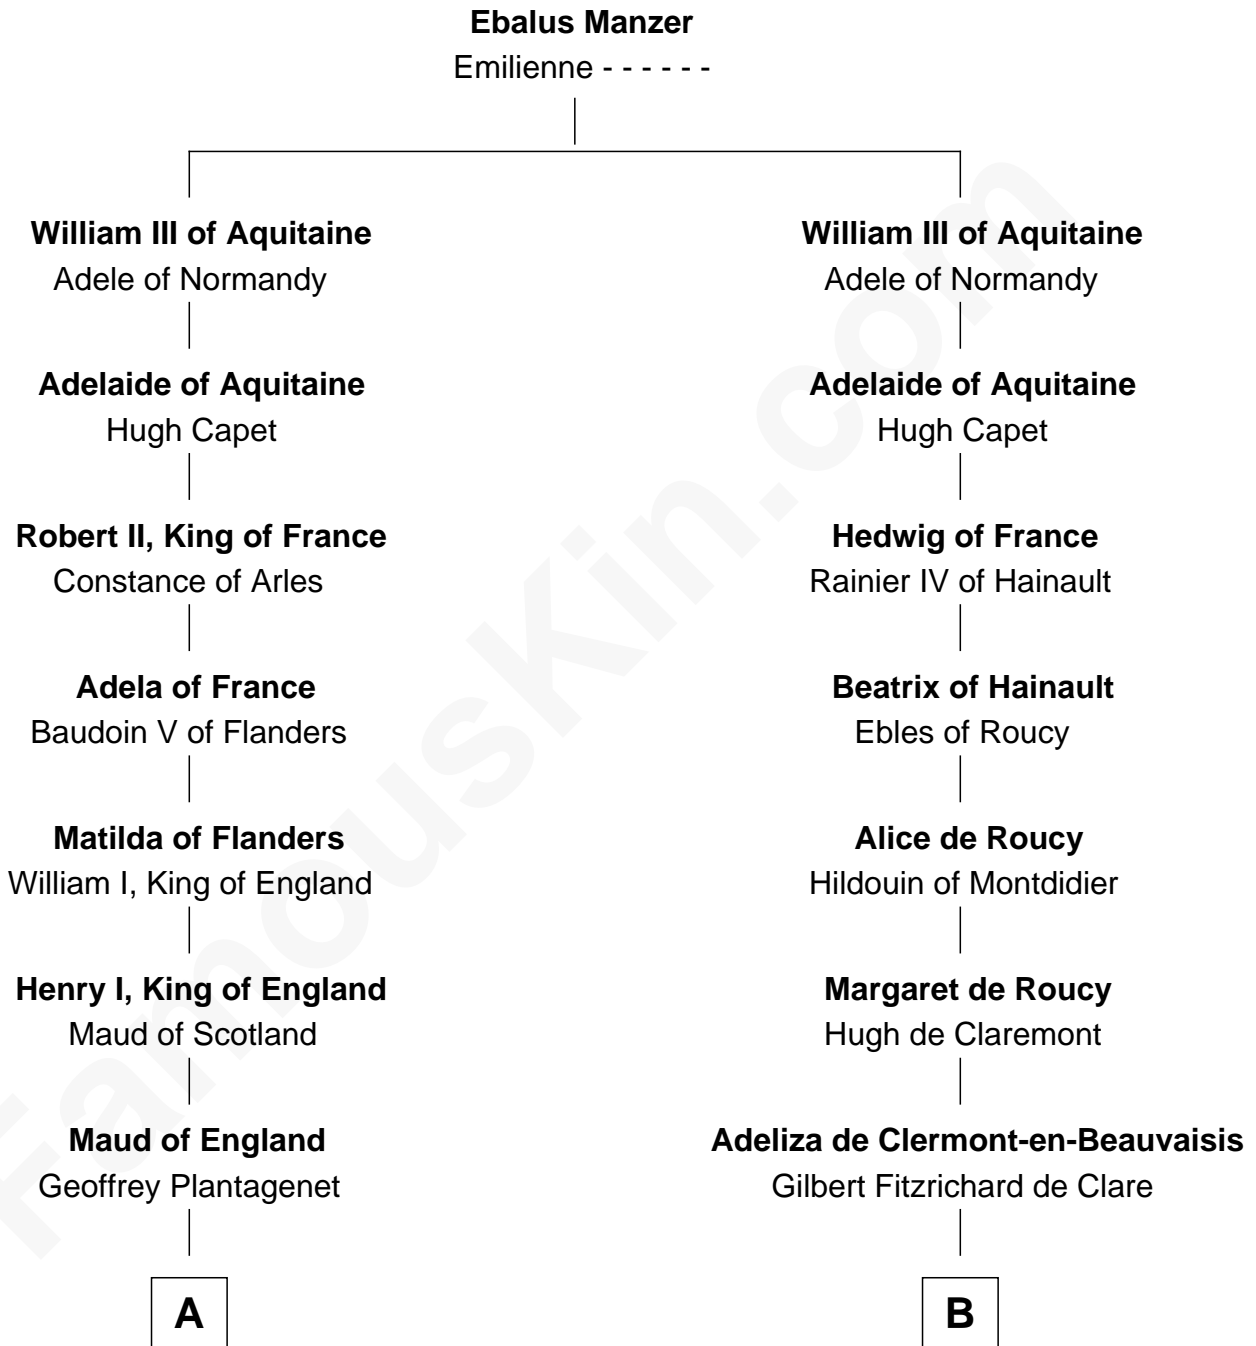

## Relationship Chart of

### Charles V

*Holy Roman Emperor*

10th cousin 9 times removed of

**John Fitz Robert**

*Magna Carta Surety*

**C**

—  
**Mary of Burgundy**  
Maximilian I, Holy Roman Emperor

—  
**Philip I, King of Castile**  
Joanna of Castile

—  
**Charles V**  
*Holy Roman Emperor*

FamousKin.com