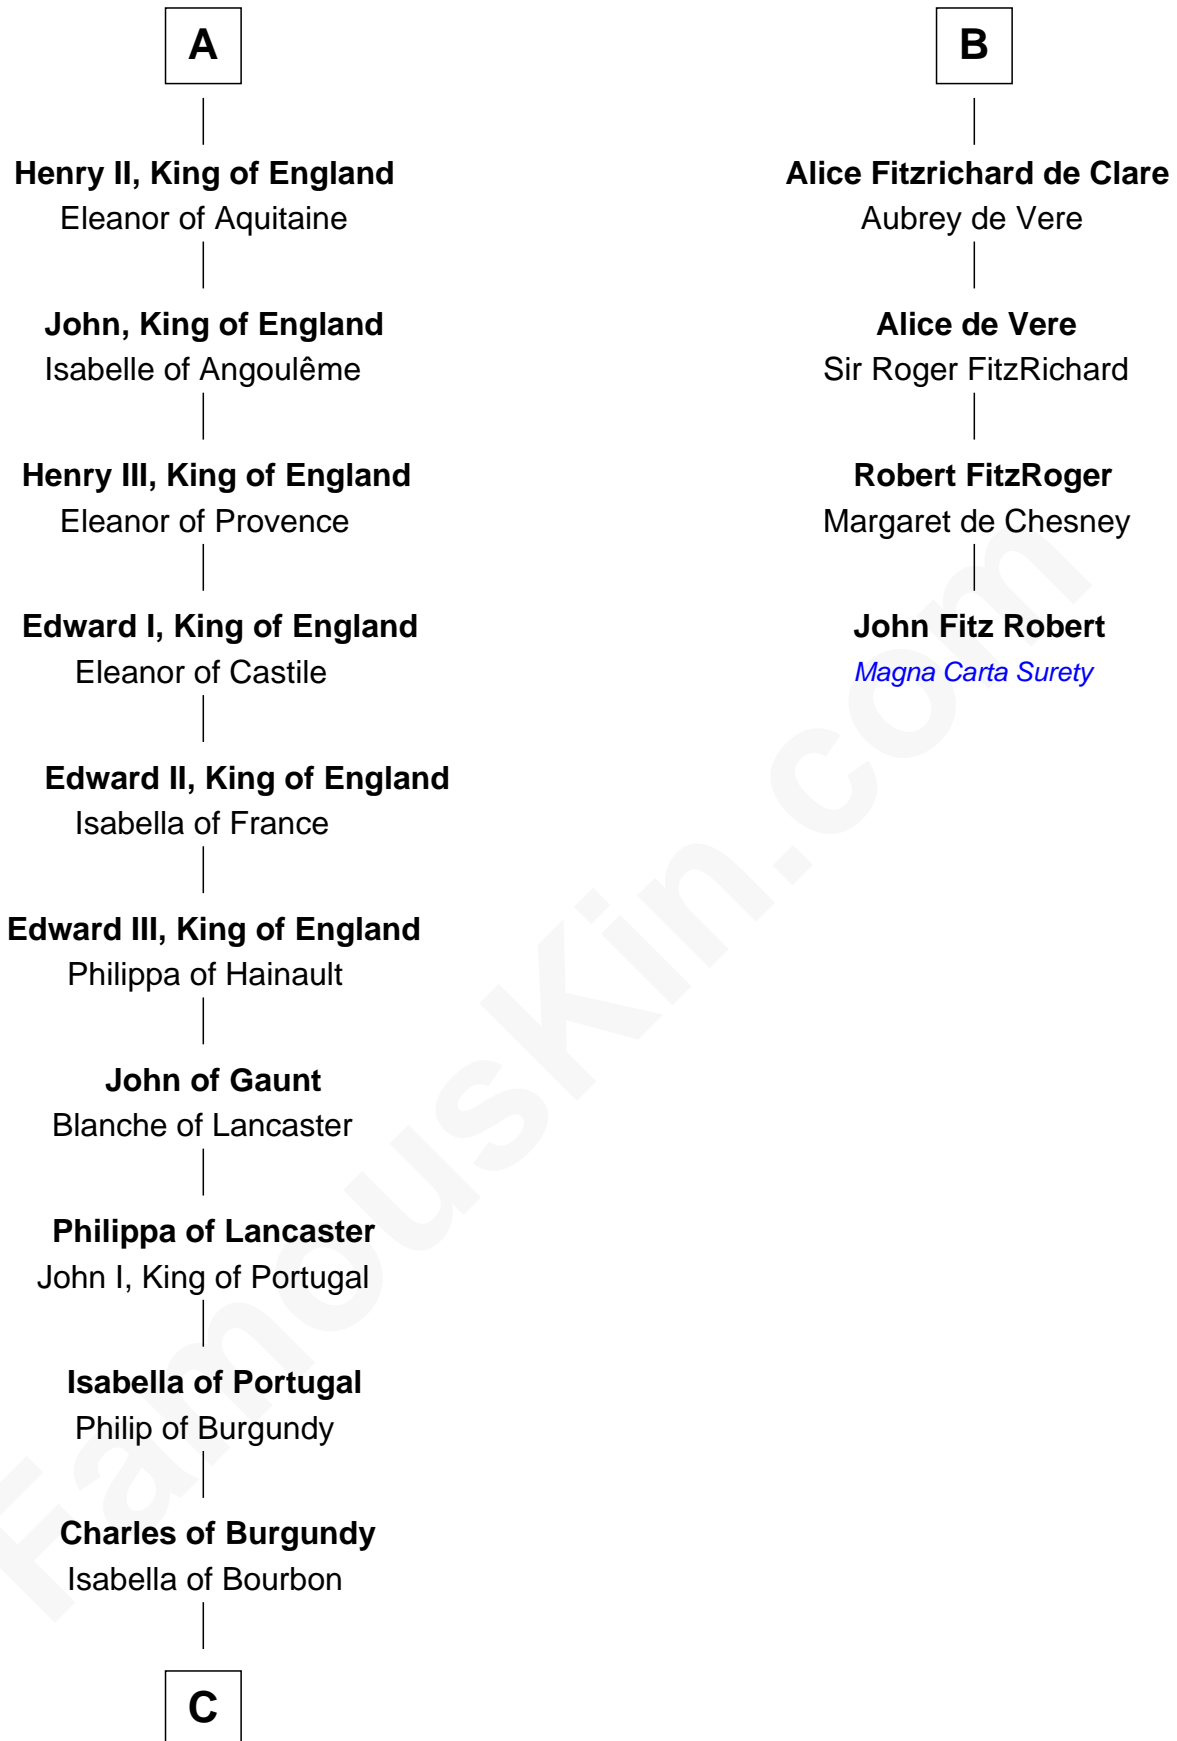

## Relationship Chart of

### Charles V

*Holy Roman Emperor*

10th cousin 9 times removed of

**John Fitz Robert**

*Magna Carta Surety*

**C**

—  
**Mary of Burgundy**  
Maximilian I, Holy Roman Emperor

—  
**Philip I, King of Castile**  
Joanna of Castile

—  
**Charles V**  
*Holy Roman Emperor*

FamousKin.com