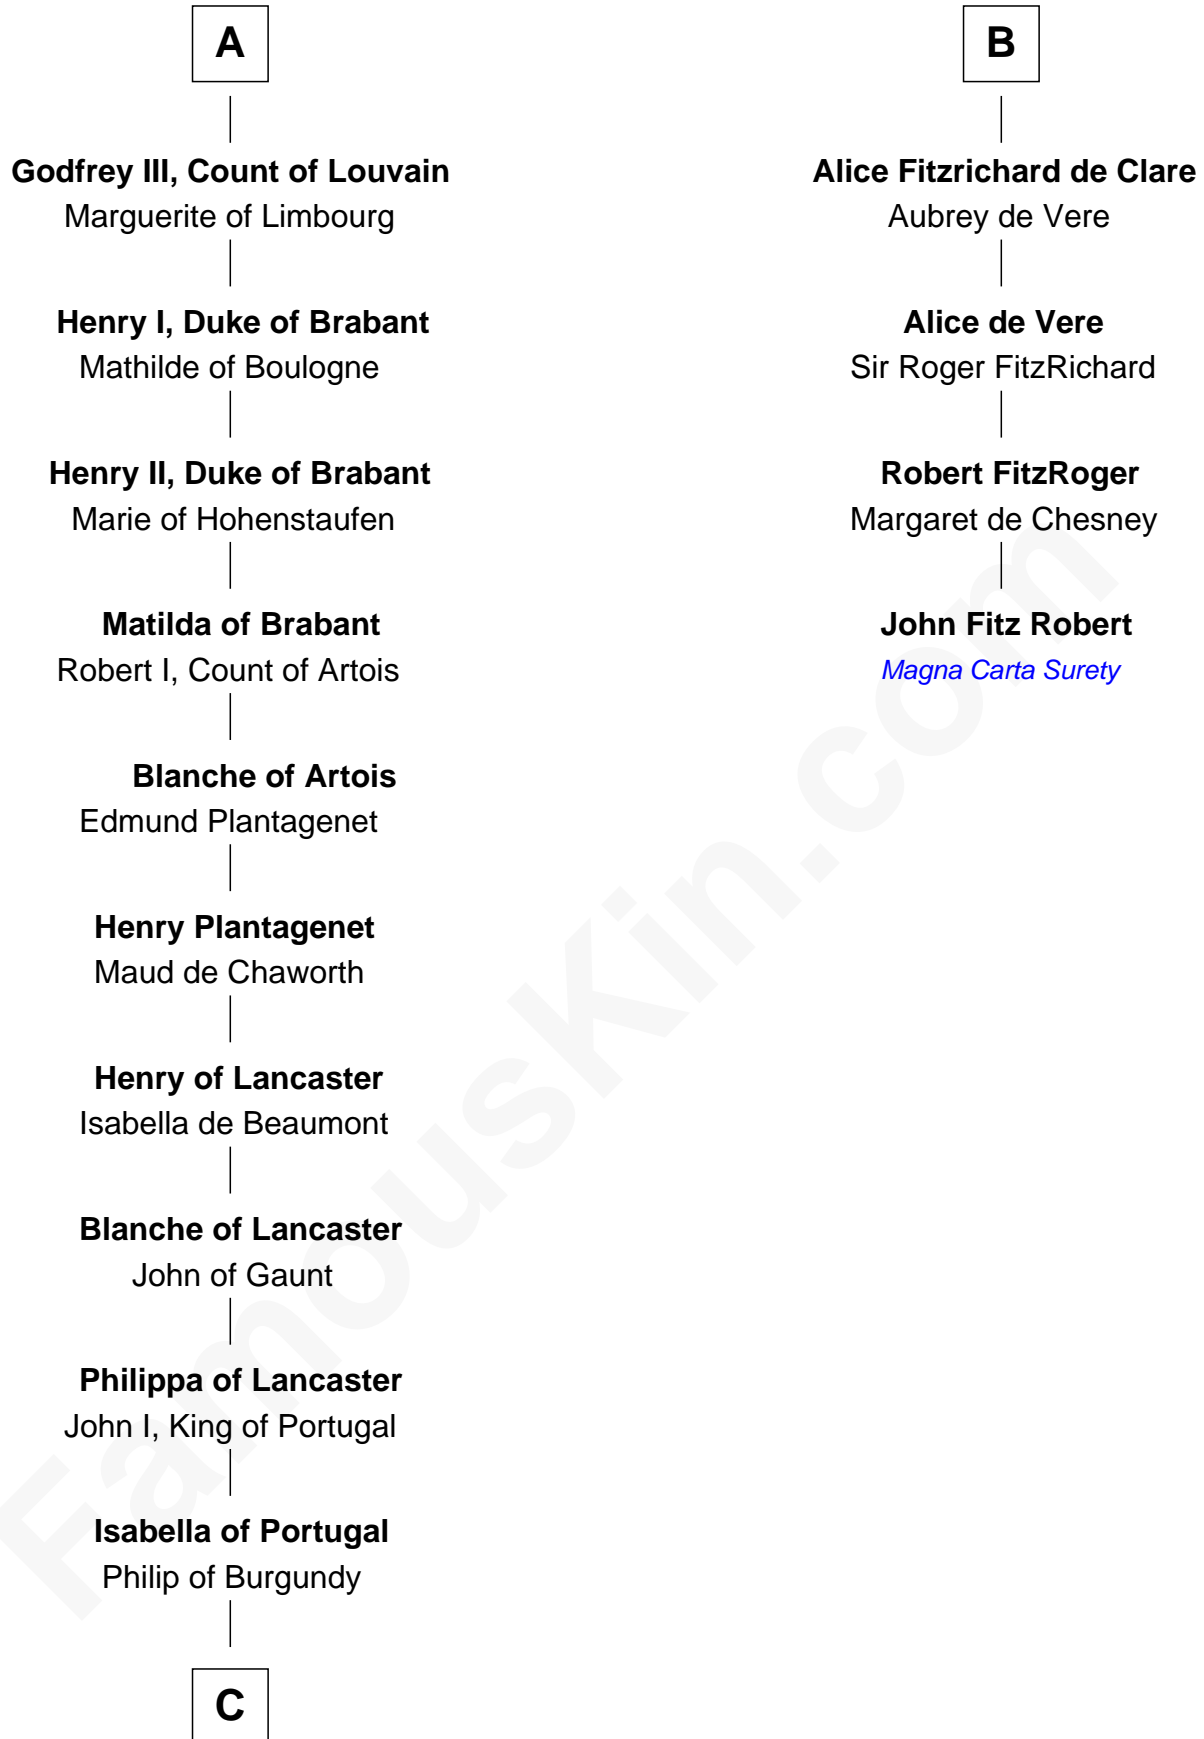

FamousKin.com

Relationship Chart of

Charles V

Holy Roman Emperor

10th cousin 10 times removed of

John Fitz Robert

Magna Carta Surety

Richard of Burgundy

Adelaide of Burgundy

FamousKin.com