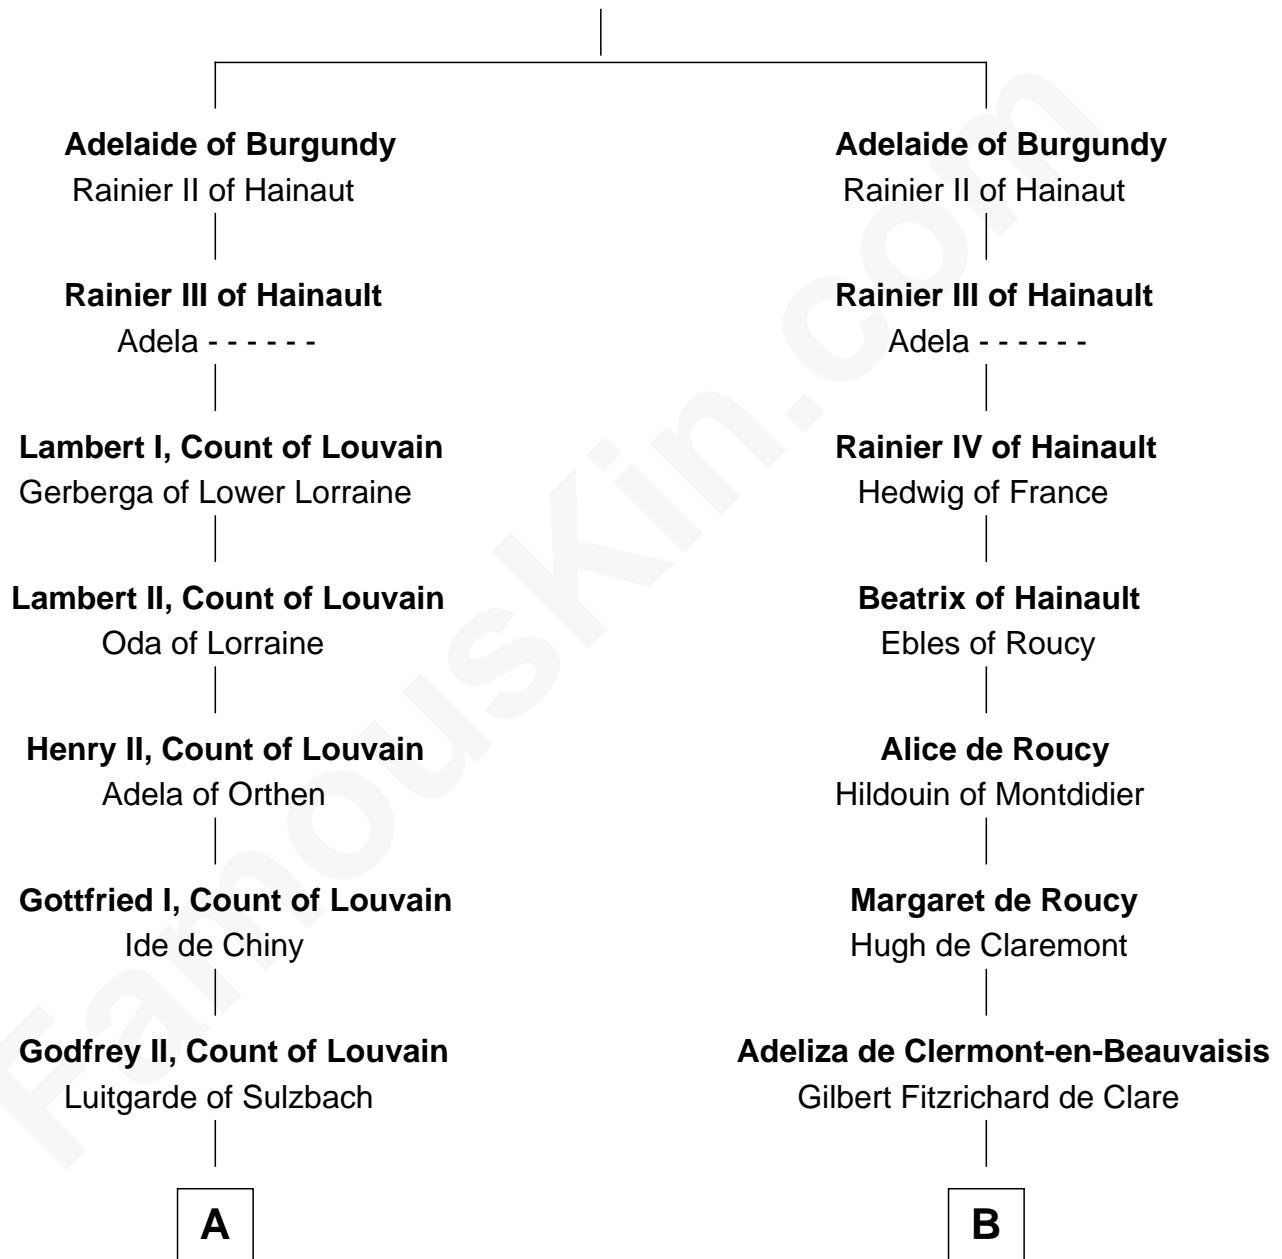

FamousKin.com

Relationship Chart of

Charles V

Holy Roman Emperor

10th cousin 10 times removed of

John Fitz Robert

Magna Carta Surety

Richard of Burgundy

Adelaide of Burgundy

FamousKin.com