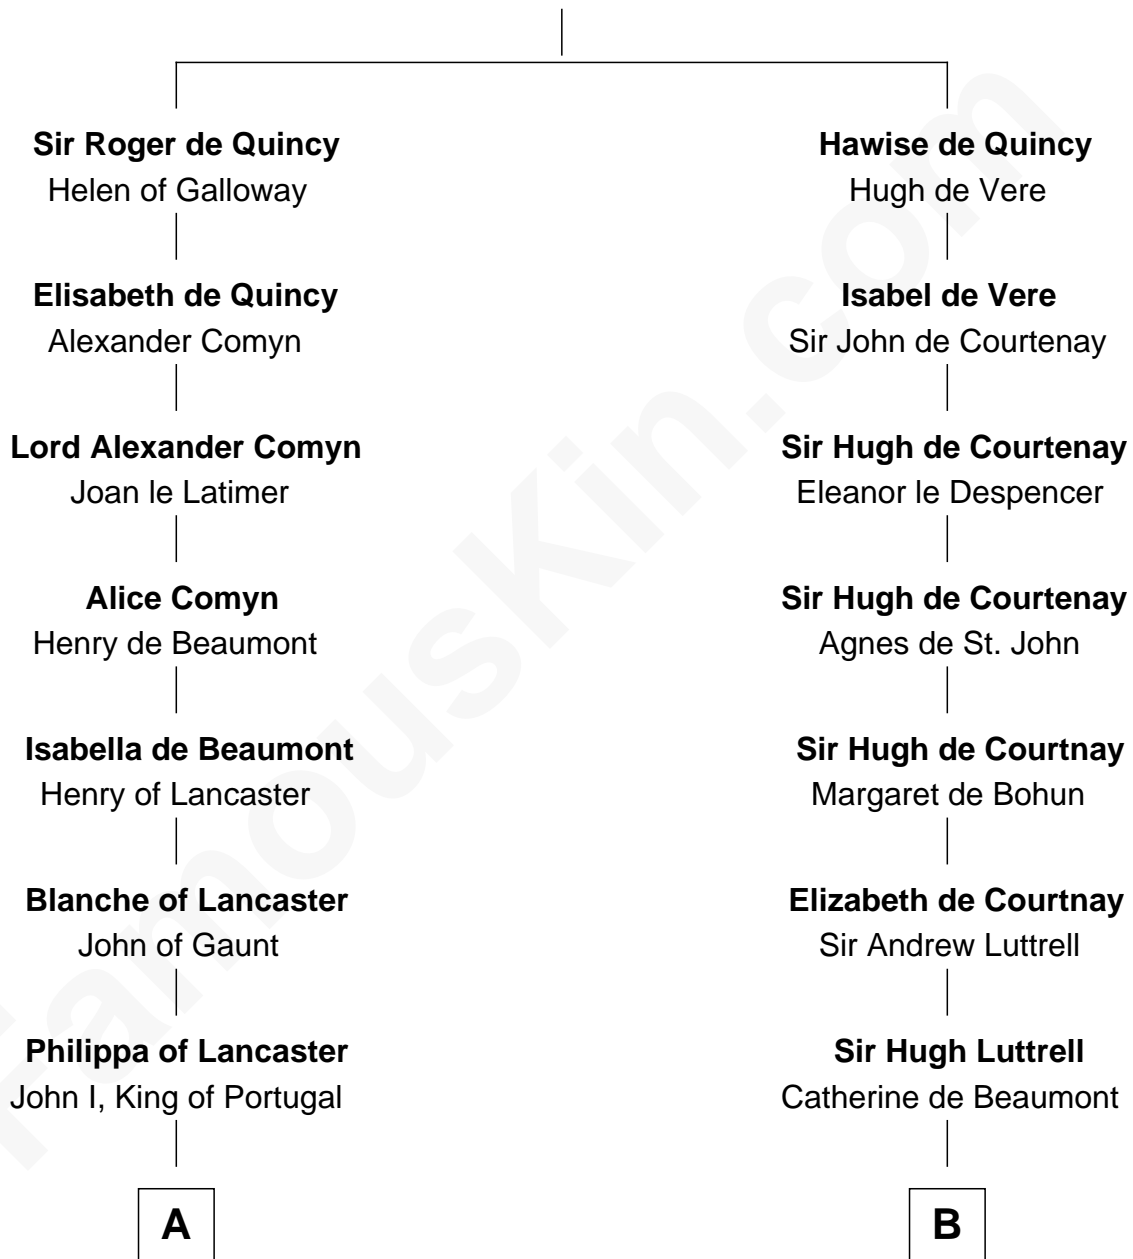

## Relationship Chart of

### Charles V

*Holy Roman Emperor*

11th cousin 8 times removed of

### Ichabod Goodwin

*27th Governor of New Hampshire*

**Saher de Quincy**  
Margaret de Beaumont

C

Col. Joseph Gerrish

Anna Thompson

Anna Thompson Gerrish

Samuel Goodwin

Ichabod Goodwin

*27th Governor of New Hampshire*

FamousKin.com