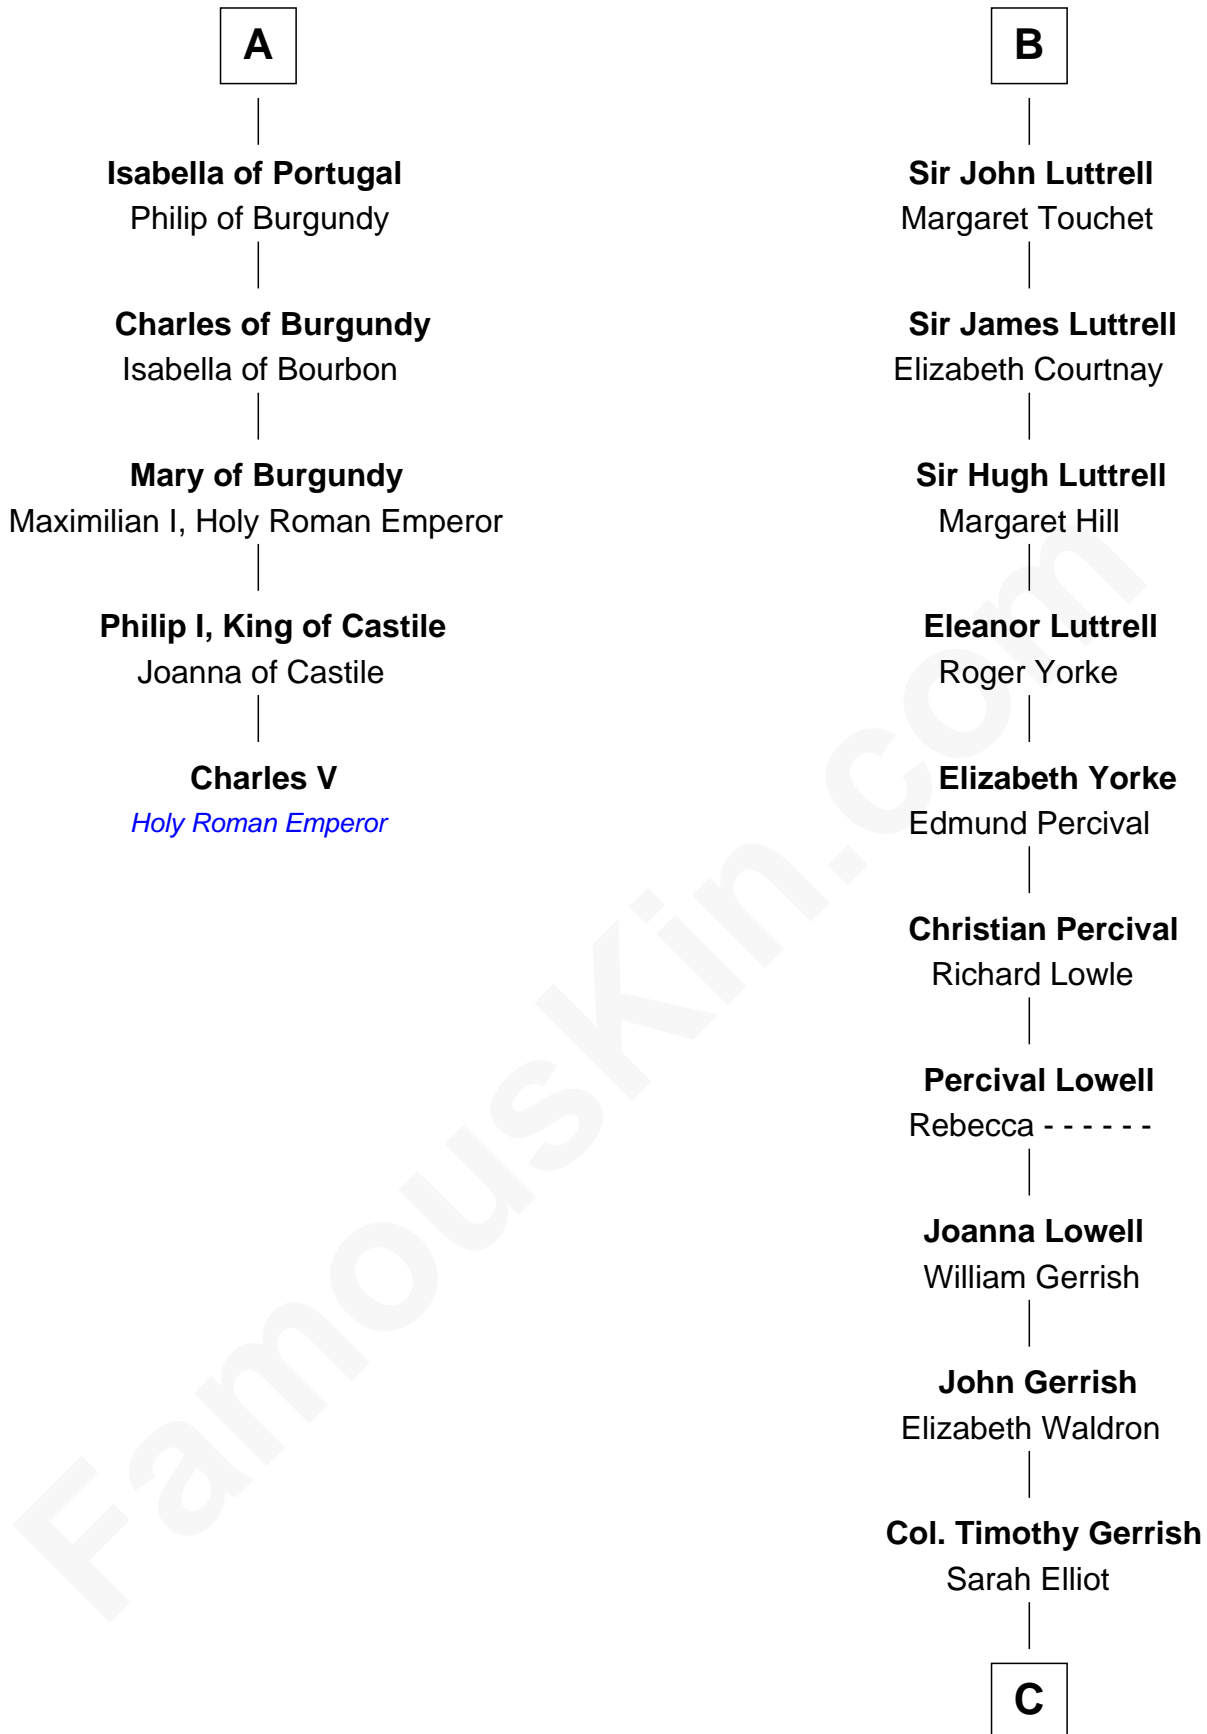

## Relationship Chart of

### Charles V

*Holy Roman Emperor*

11th cousin 8 times removed of

### Ichabod Goodwin

*27th Governor of New Hampshire*

**Saher de Quincy**  
Margaret de Beaumont

C

Col. Joseph Gerrish

Anna Thompson

Anna Thompson Gerrish

Samuel Goodwin