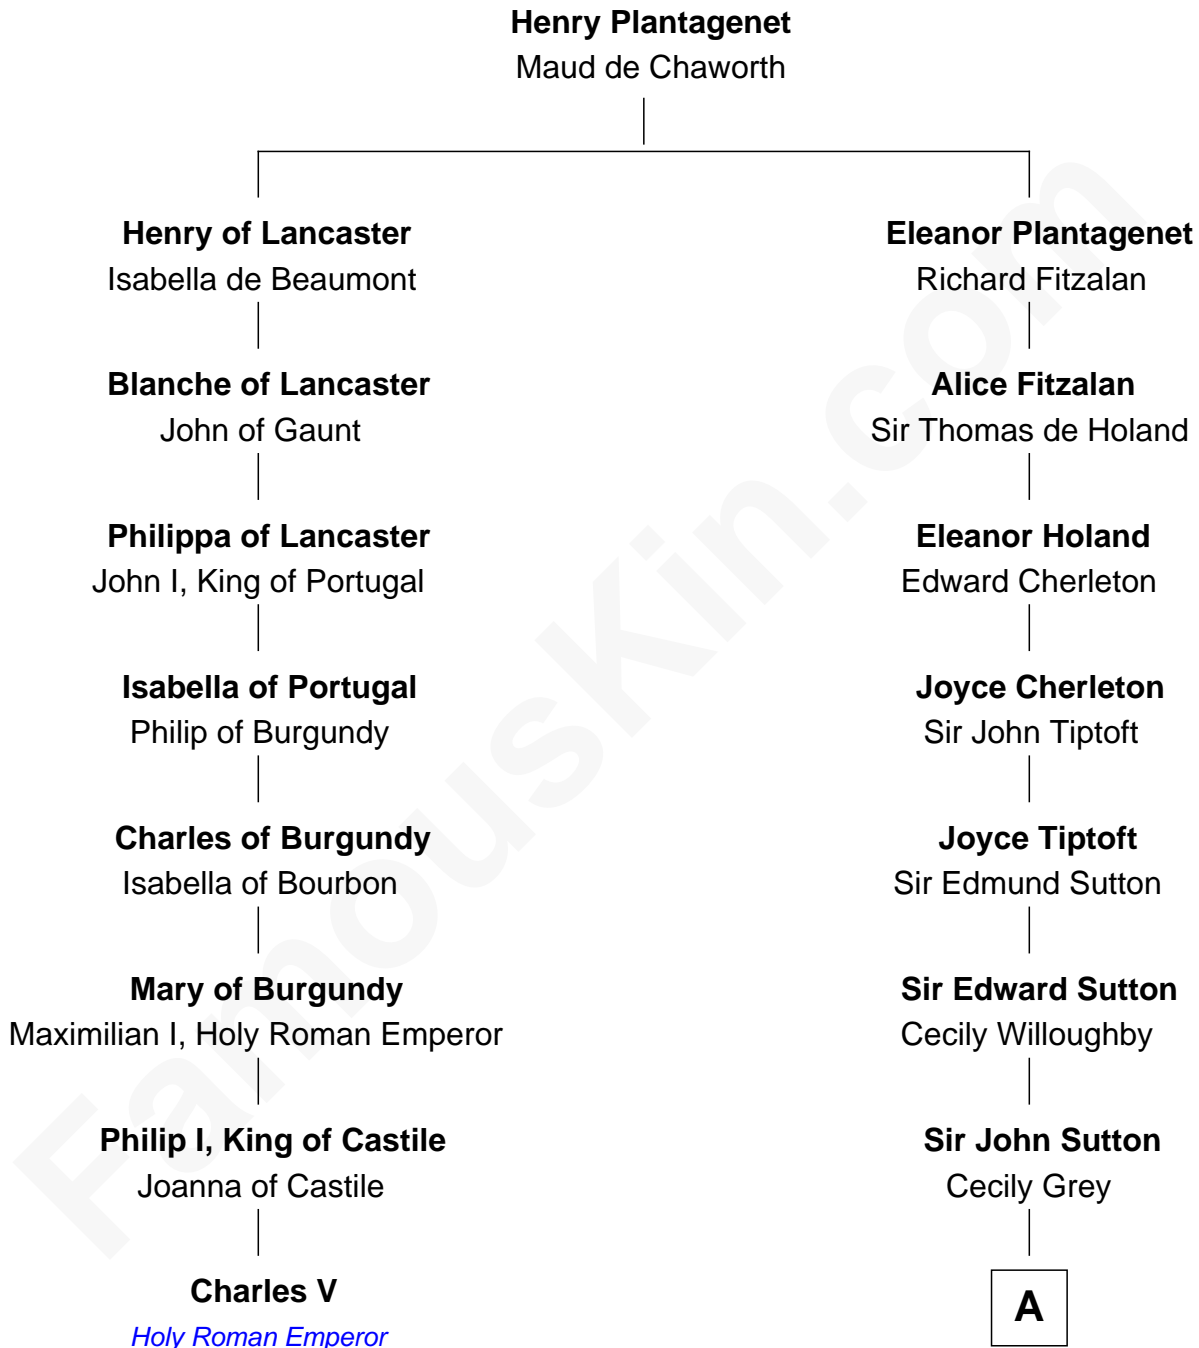

FamousKin.com

Relationship Chart of

Charles V

Holy Roman Emperor

7th cousin 2 times removed of

Gov. Thomas Dudley

(1576 - 1653) Great Migration Immigrant 1630

A

|
Sir Henry Dudley

----- Ashton

| Probable

Roger Dudley

Susanna Thorne

|
Gov. Thomas Dudley

Great Migration Immigrant 1630

FamousKin.com