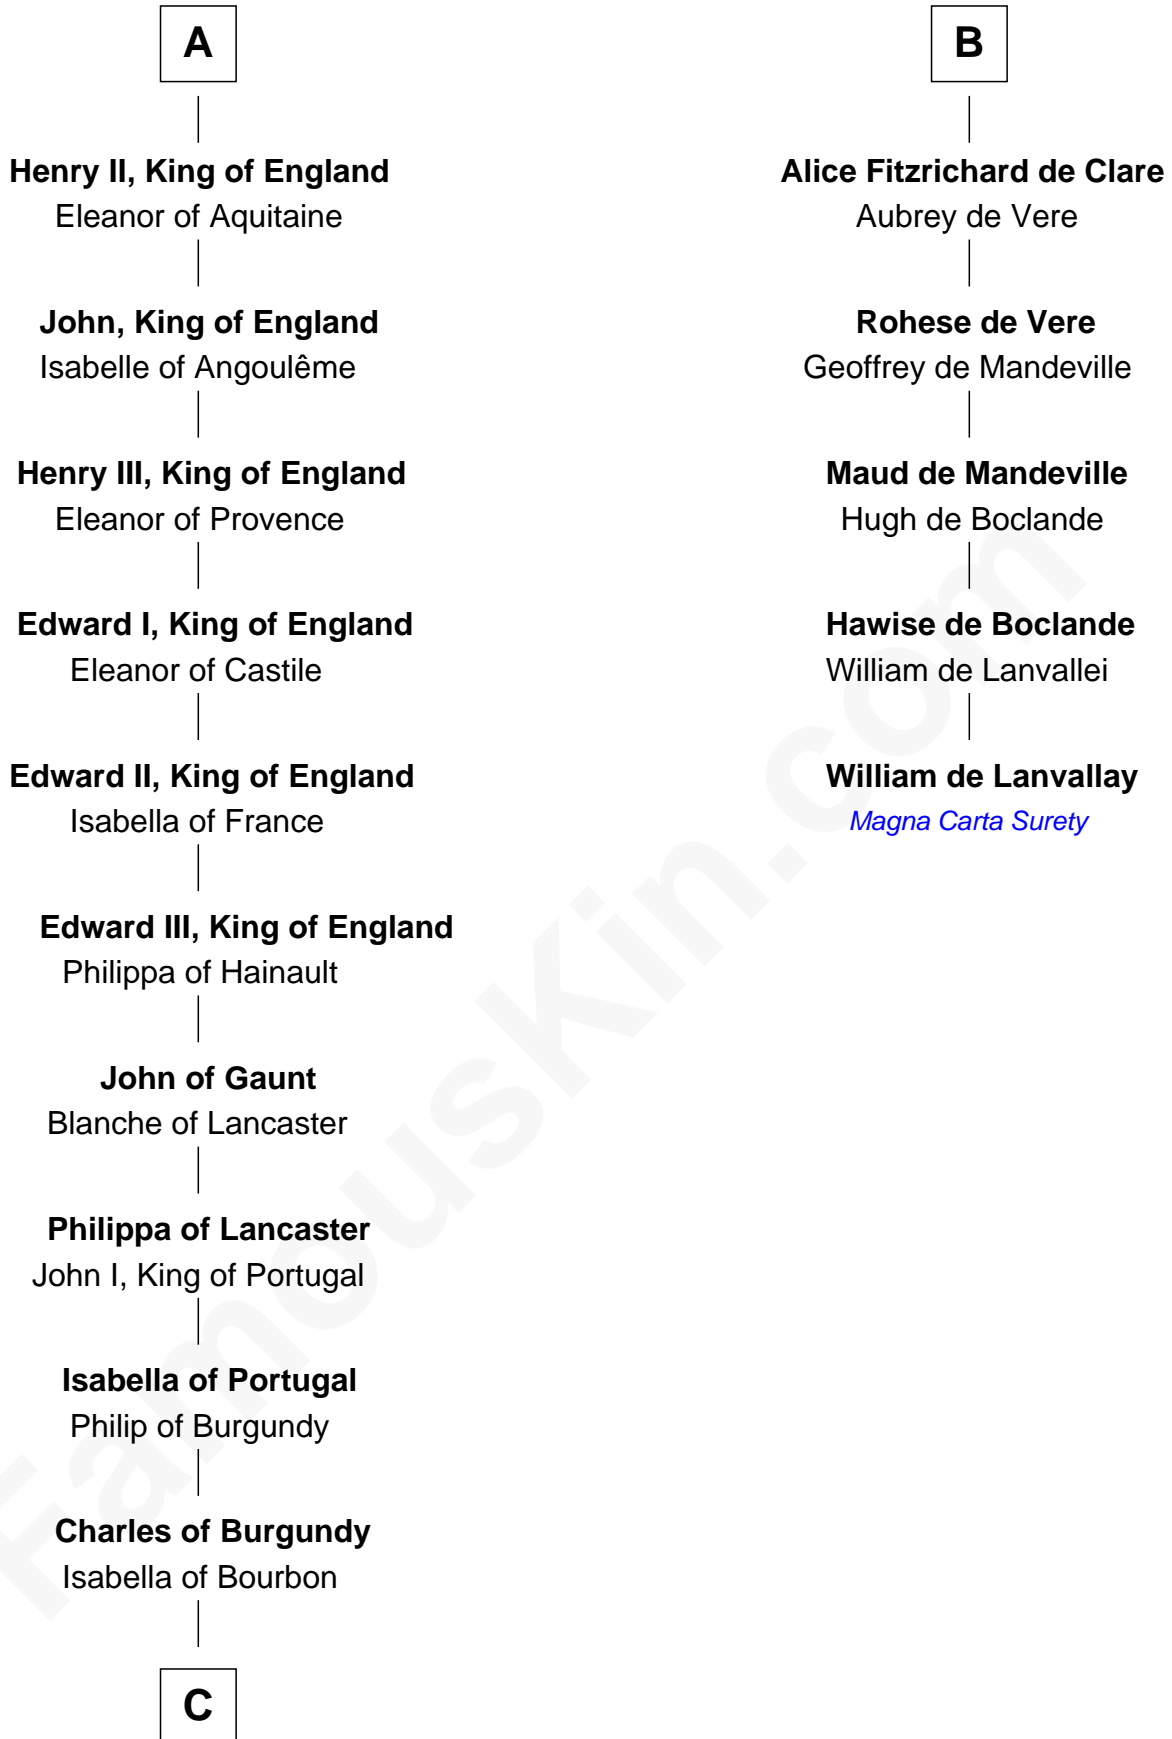

FamousKin.com

Relationship Chart of

Charles V

Holy Roman Emperor

11th cousin 8 times removed of

William de Lanvallay

Magna Carta Surety

Henry the Fowler
Saint Matilda of Ringelheim

C

—
Mary of Burgundy
Maximilian I, Holy Roman Emperor

—
Philip I, King of Castile
Joanna of Castile

—
Charles V
Holy Roman Emperor

FamousKin.com