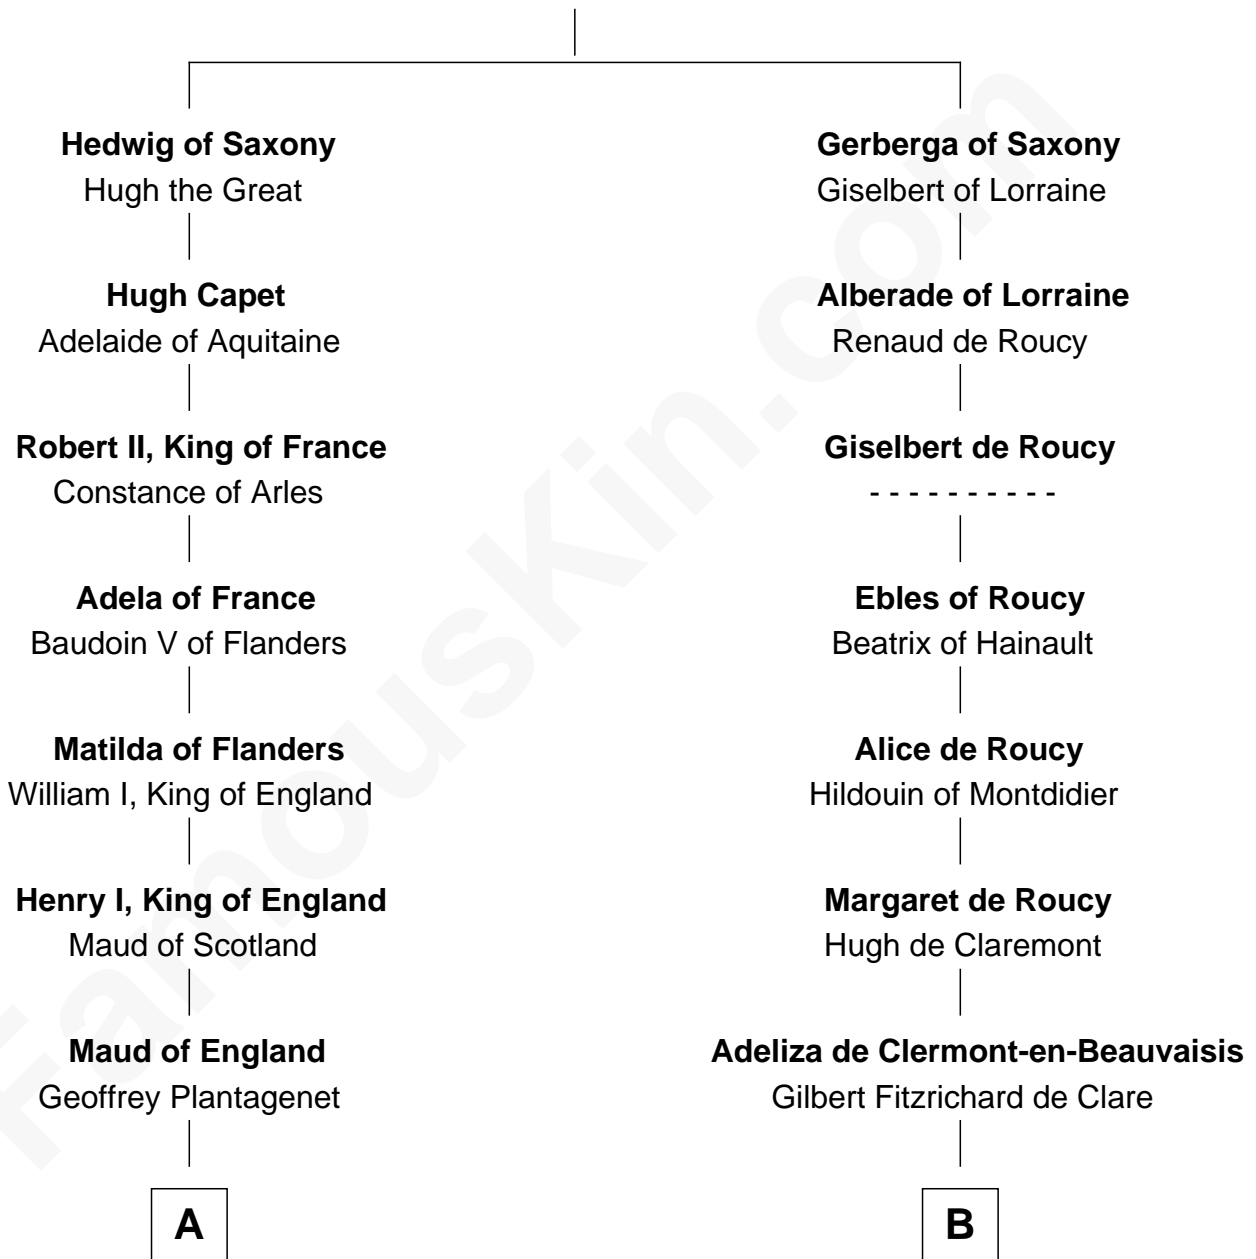

FamousKin.com

Relationship Chart of

Charles V

Holy Roman Emperor

11th cousin 8 times removed of

William de Lanvallay

Magna Carta Surety

Henry the Fowler
Saint Matilda of Ringelheim

C

—
Mary of Burgundy
Maximilian I, Holy Roman Emperor

—
Philip I, King of Castile
Joanna of Castile

—
Charles V
Holy Roman Emperor

FamousKin.com