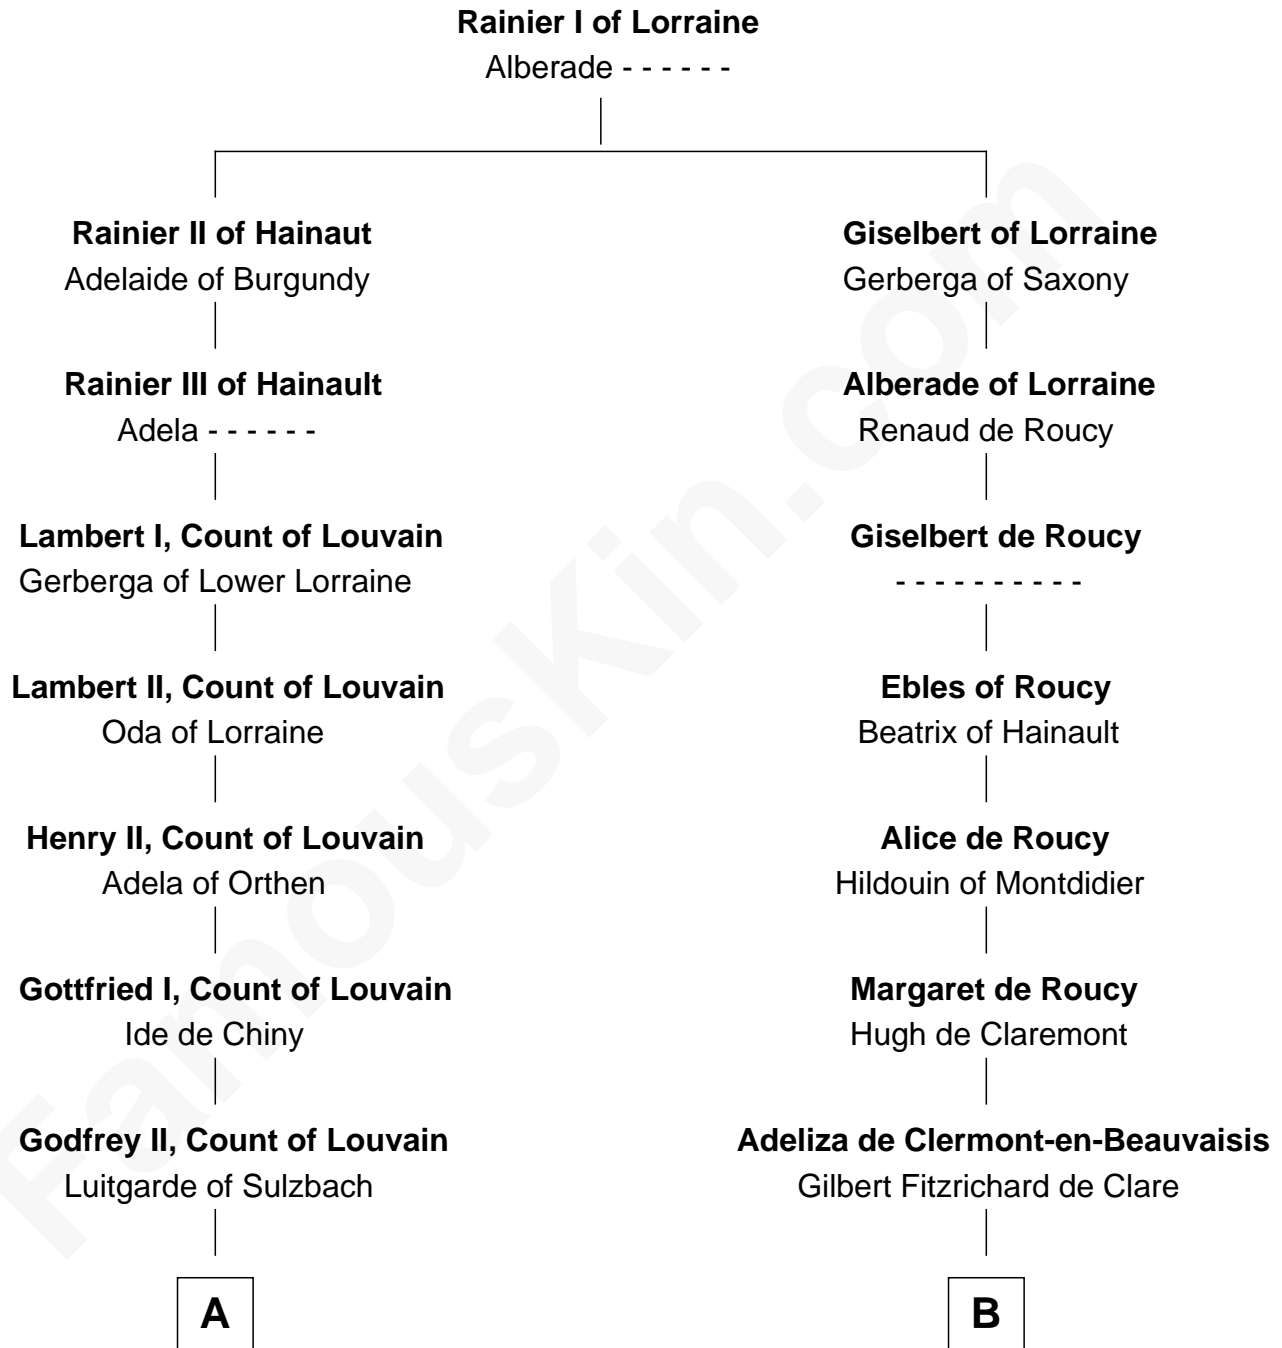

FamousKin.com

Relationship Chart of

Charles V

Holy Roman Emperor

11th cousin 9 times removed of

William de Lanvallay

Magna Carta Surety

FamousKin.com