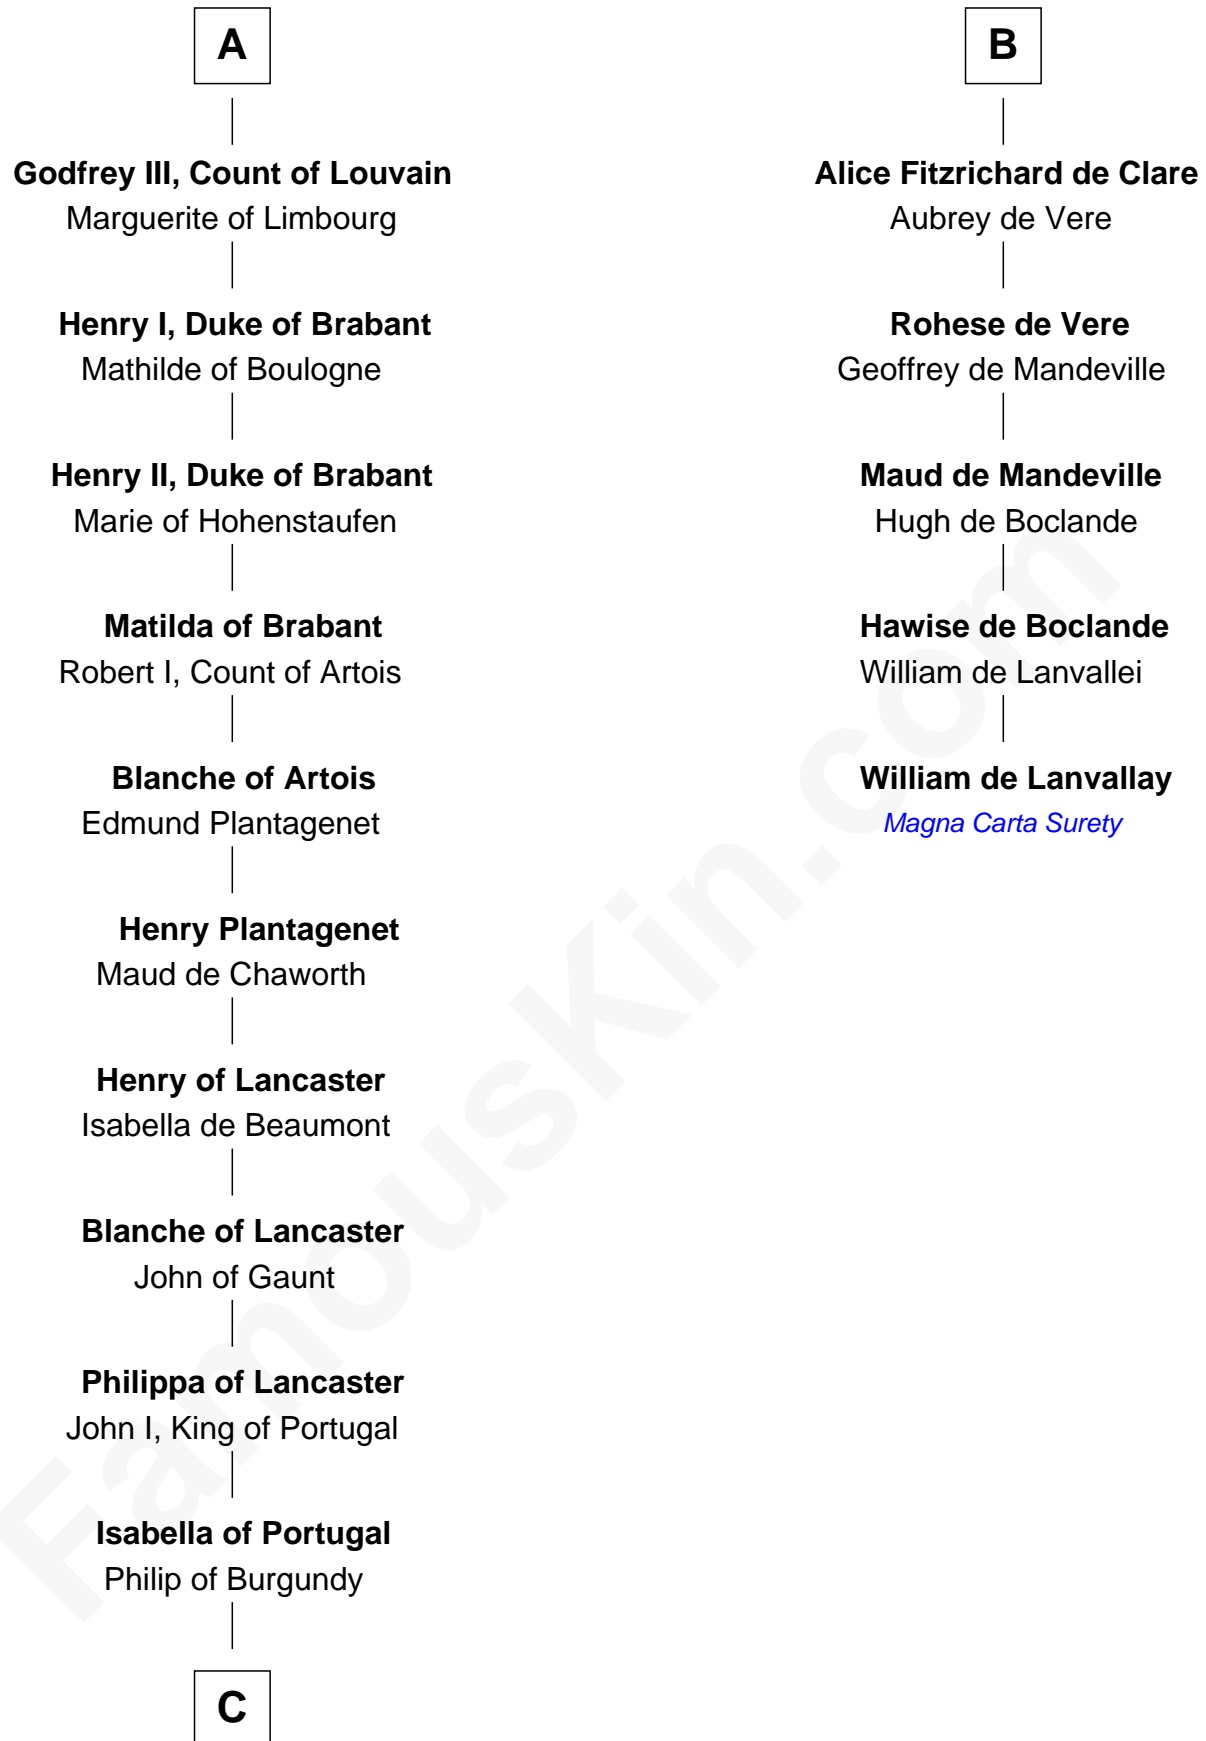

FamousKin.com

Relationship Chart of

Charles V

Holy Roman Emperor

11th cousin 9 times removed of

William de Lanvallay

Magna Carta Surety

FamousKin.com