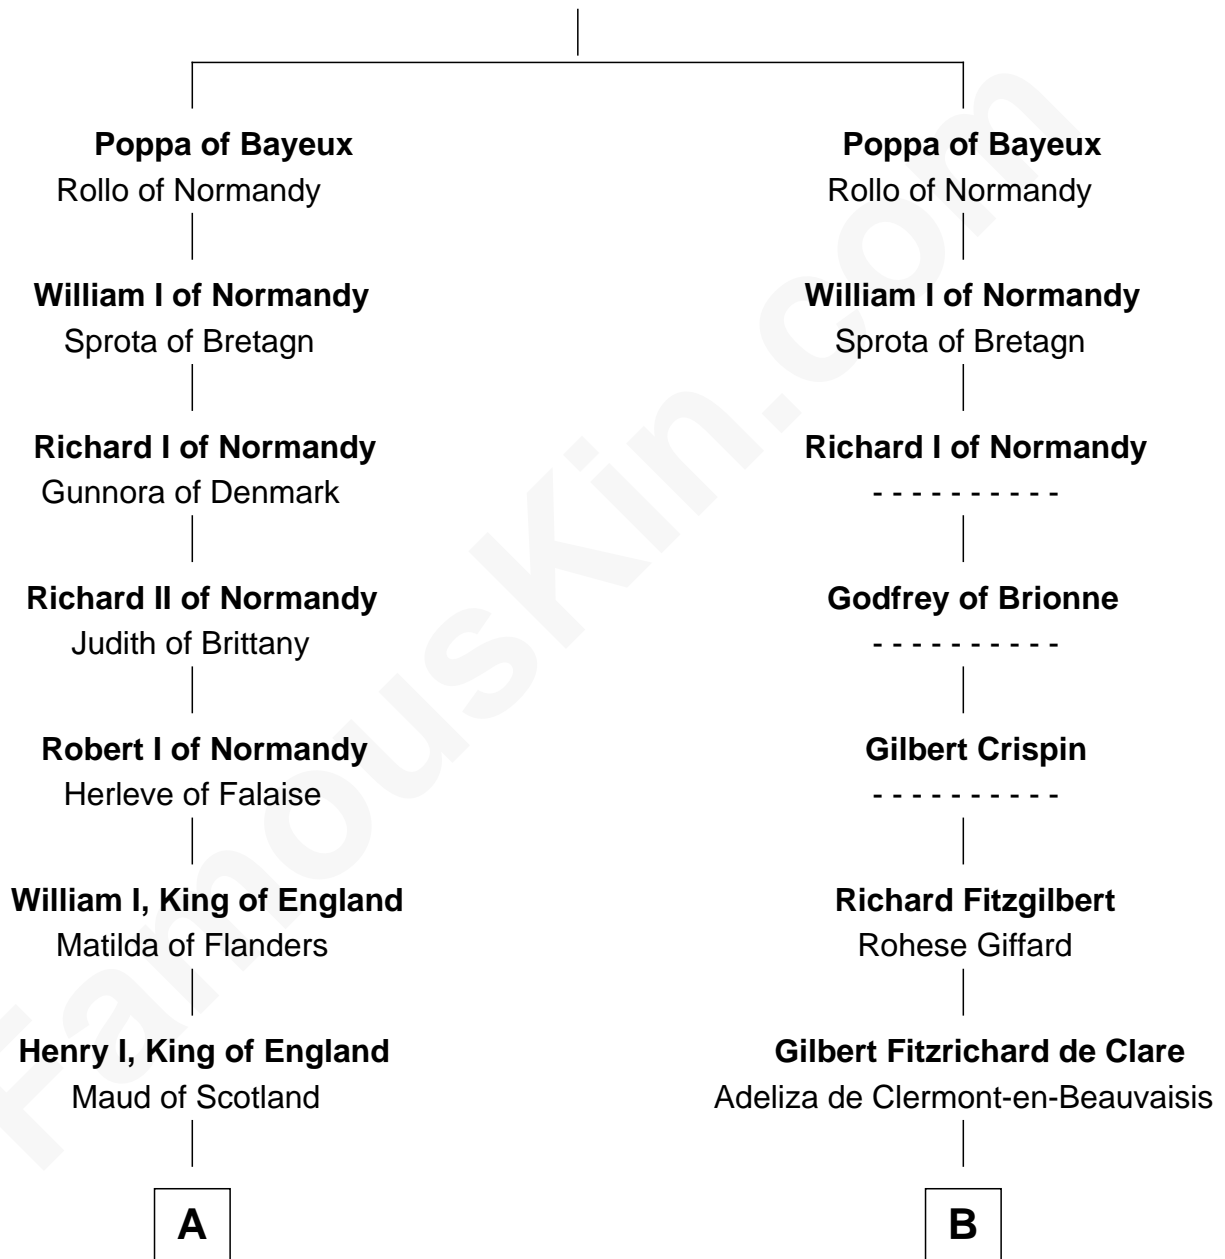

## Relationship Chart of

### Charles V

*Holy Roman Emperor*

11th cousin 9 times removed of

**William de Lanvallay**

*Magna Carta Surety*

**Berengar of Bayeux**

**C**

—  
**Charles of Burgundy**

Isabella of Bourbon

—  
**Mary of Burgundy**

Maximilian I, Holy Roman Emperor

—  
**Philip I, King of Castile**

Joanna of Castile

—  
**Charles V**

*Holy Roman Emperor*

FamousKin.com