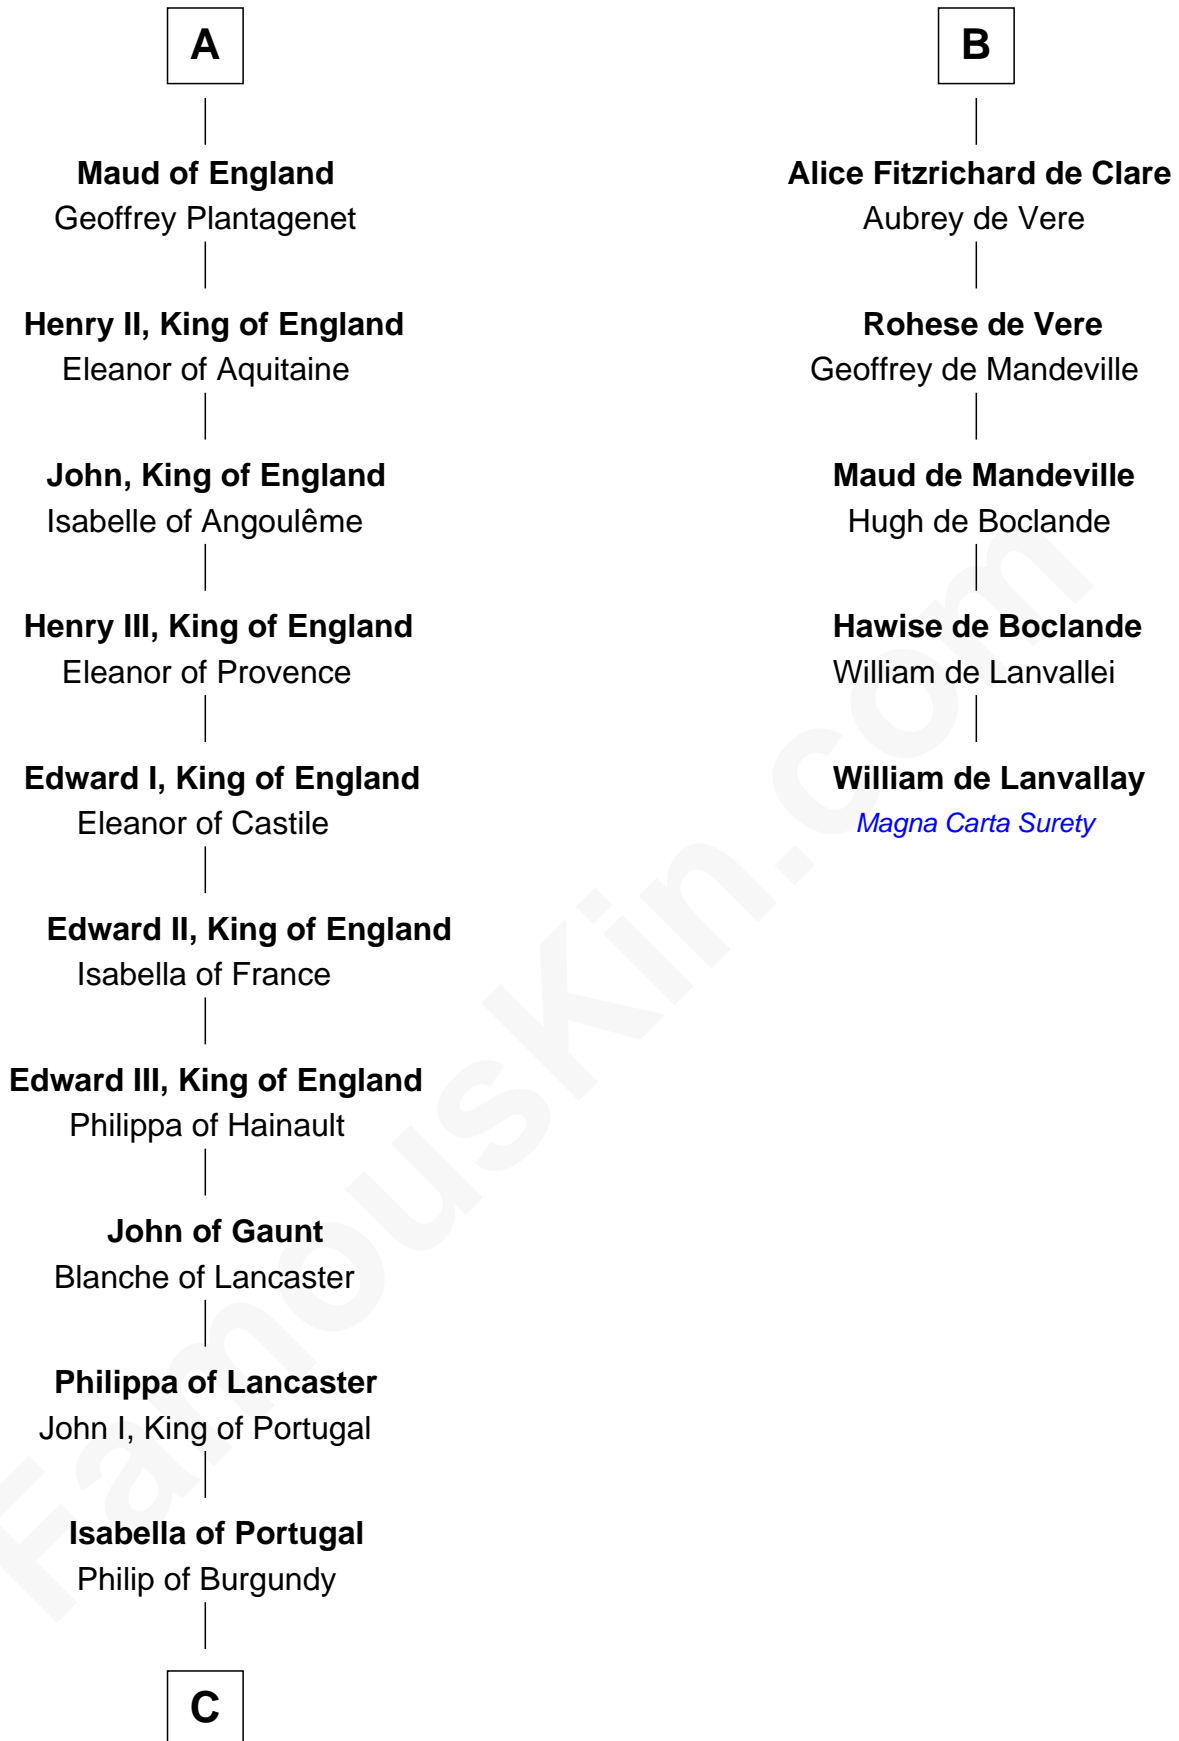

## Relationship Chart of

### Charles V

*Holy Roman Emperor*

11th cousin 9 times removed of

**William de Lanvallay**

*Magna Carta Surety*

**Berengar of Bayeux**

**C**

—  
**Charles of Burgundy**

Isabella of Bourbon

—  
**Mary of Burgundy**

Maximilian I, Holy Roman Emperor

—  
**Philip I, King of Castile**

Joanna of Castile

—  
**Charles V**

*Holy Roman Emperor*

FamousKin.com