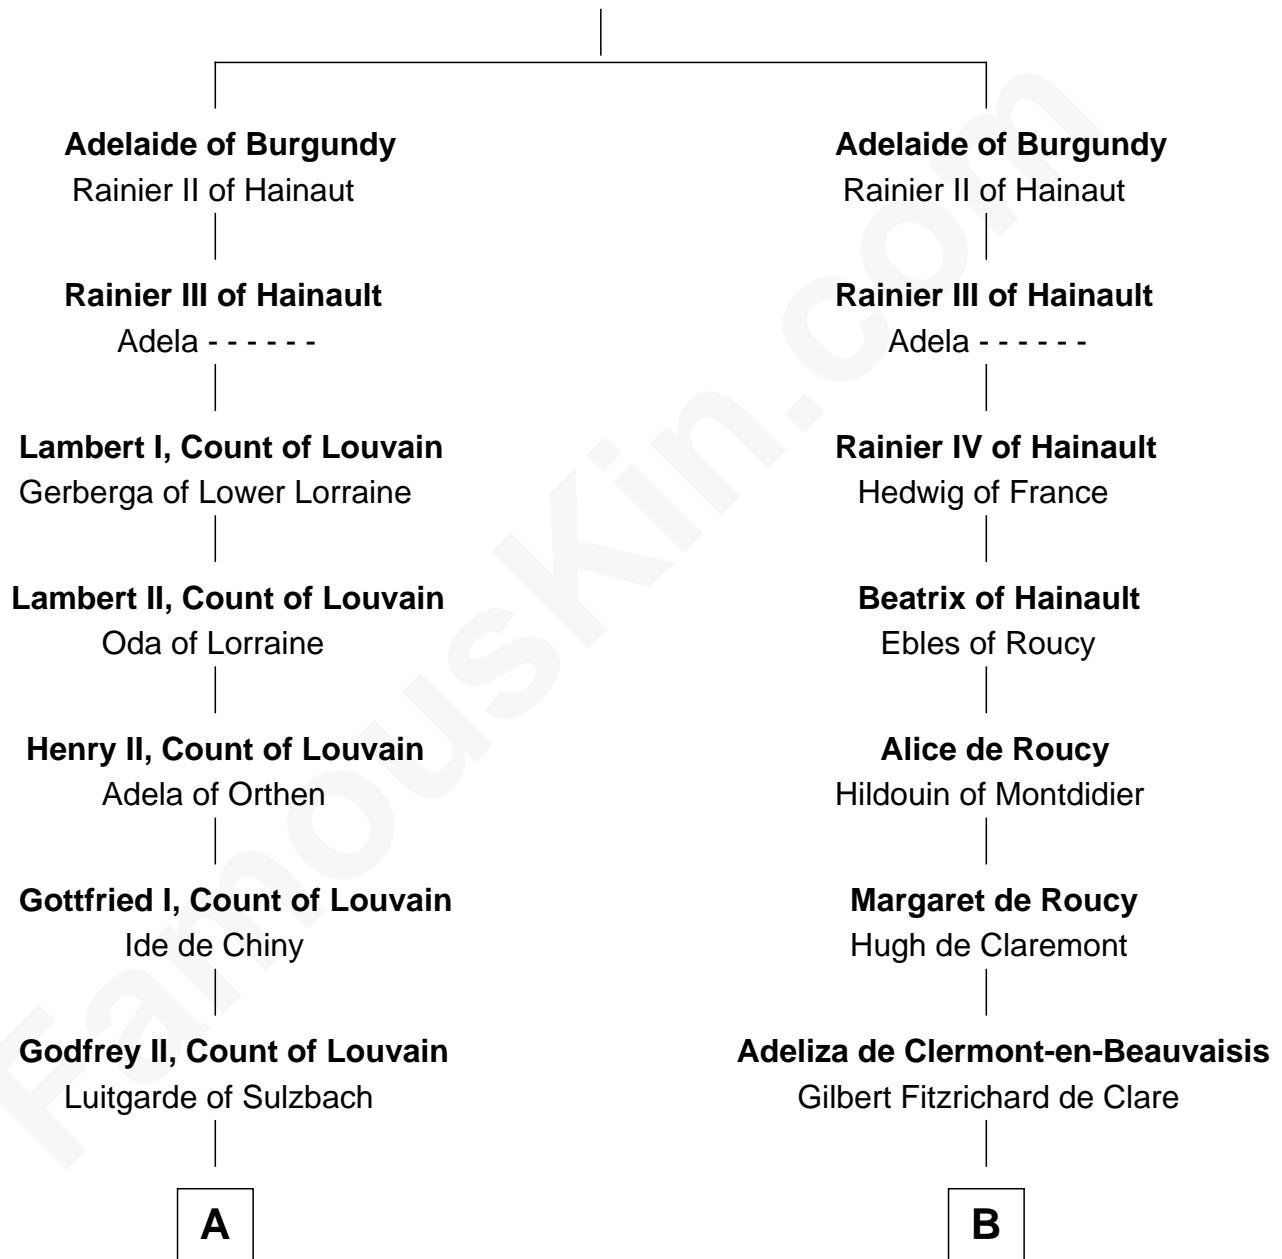

FamousKin.com

Relationship Chart of

Charles V

Holy Roman Emperor

11th cousin 9 times removed of

William de Lanvallay

Magna Carta Surety

Richard of Burgundy

Adelaide of Burgundy

C

Charles of Burgundy

Isabella of Bourbon

Mary of Burgundy

Maximilian I, Holy Roman Emperor

Philip I, King of Castile

Joanna of Castile

Charles V

Holy Roman Emperor

FamousKin.com