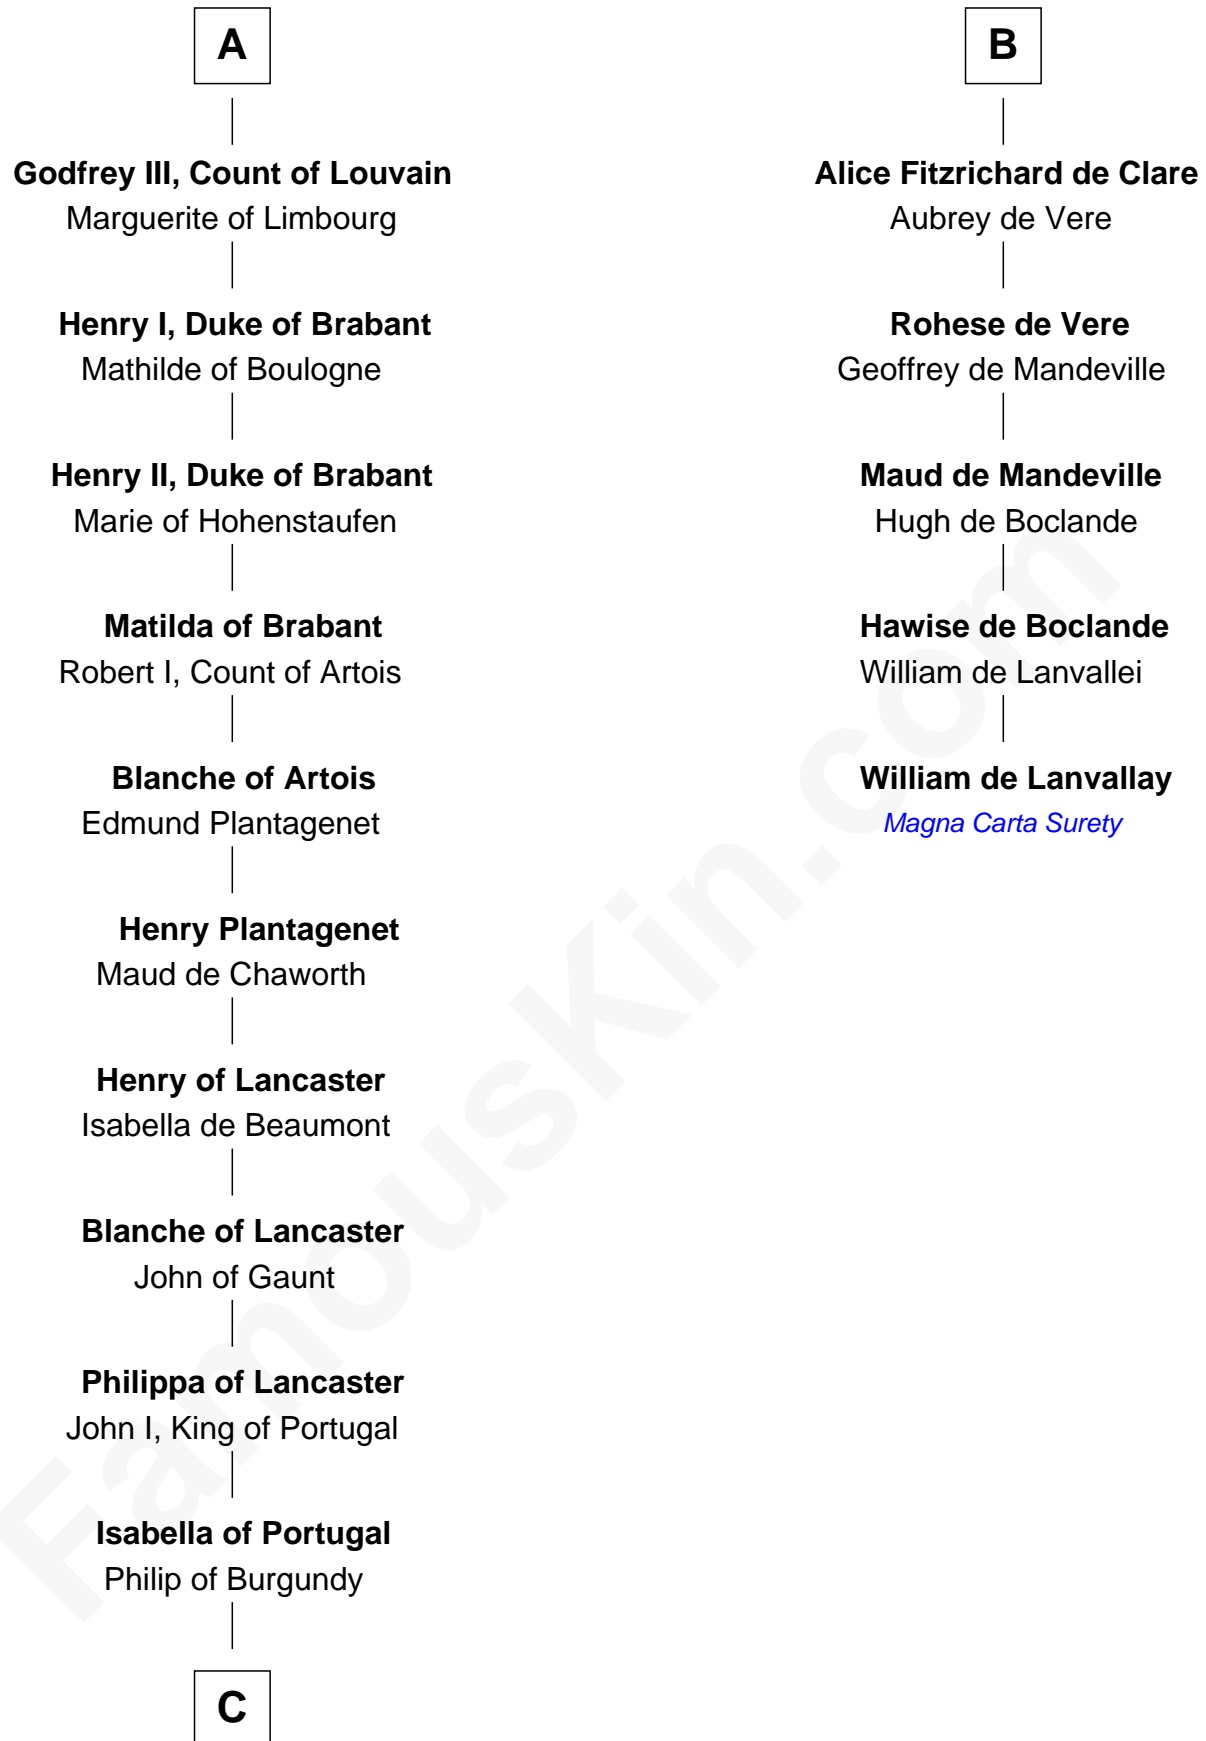

FamousKin.com

Relationship Chart of

Charles V

Holy Roman Emperor

11th cousin 9 times removed of

William de Lanvallay

Magna Carta Surety

Richard of Burgundy

Adelaide of Burgundy

C

Charles of Burgundy

Isabella of Bourbon

Mary of Burgundy

Maximilian I, Holy Roman Emperor

Philip I, King of Castile

Joanna of Castile

Charles V

Holy Roman Emperor

FamousKin.com