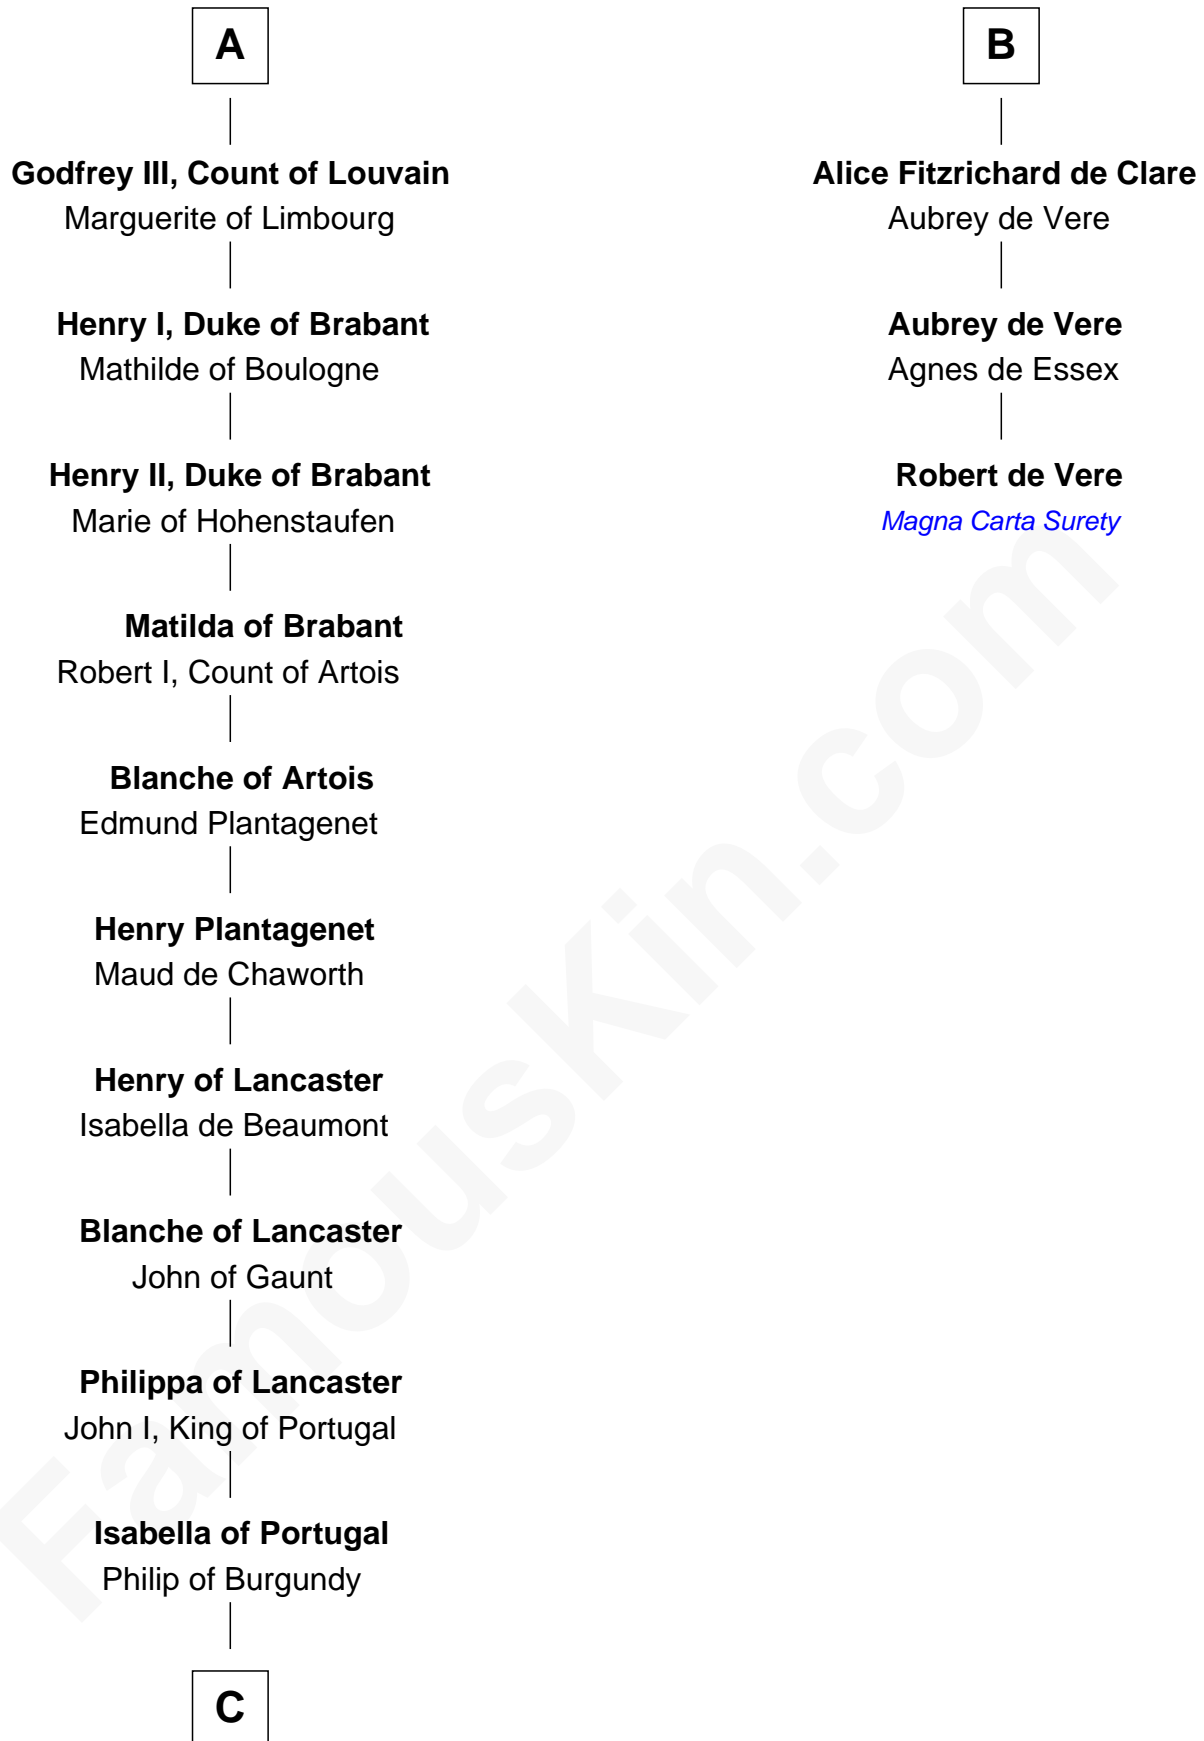

FamousKin.com

Relationship Chart of

Charles V

Holy Roman Emperor

9th cousin 11 times removed of

Robert de Vere

Magna Carta Surety

FamousKin.com