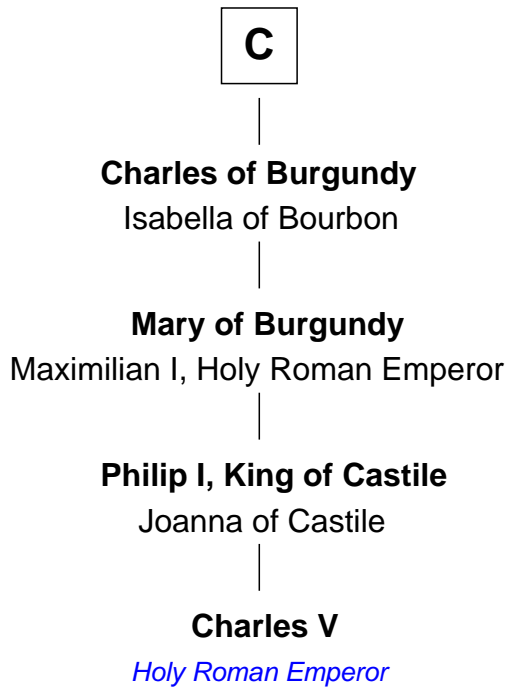

FamousKin.com

Relationship Chart of

Charles V

Holy Roman Emperor

9th cousin 11 times removed of

Robert de Vere

Magna Carta Surety

FamousKin.com