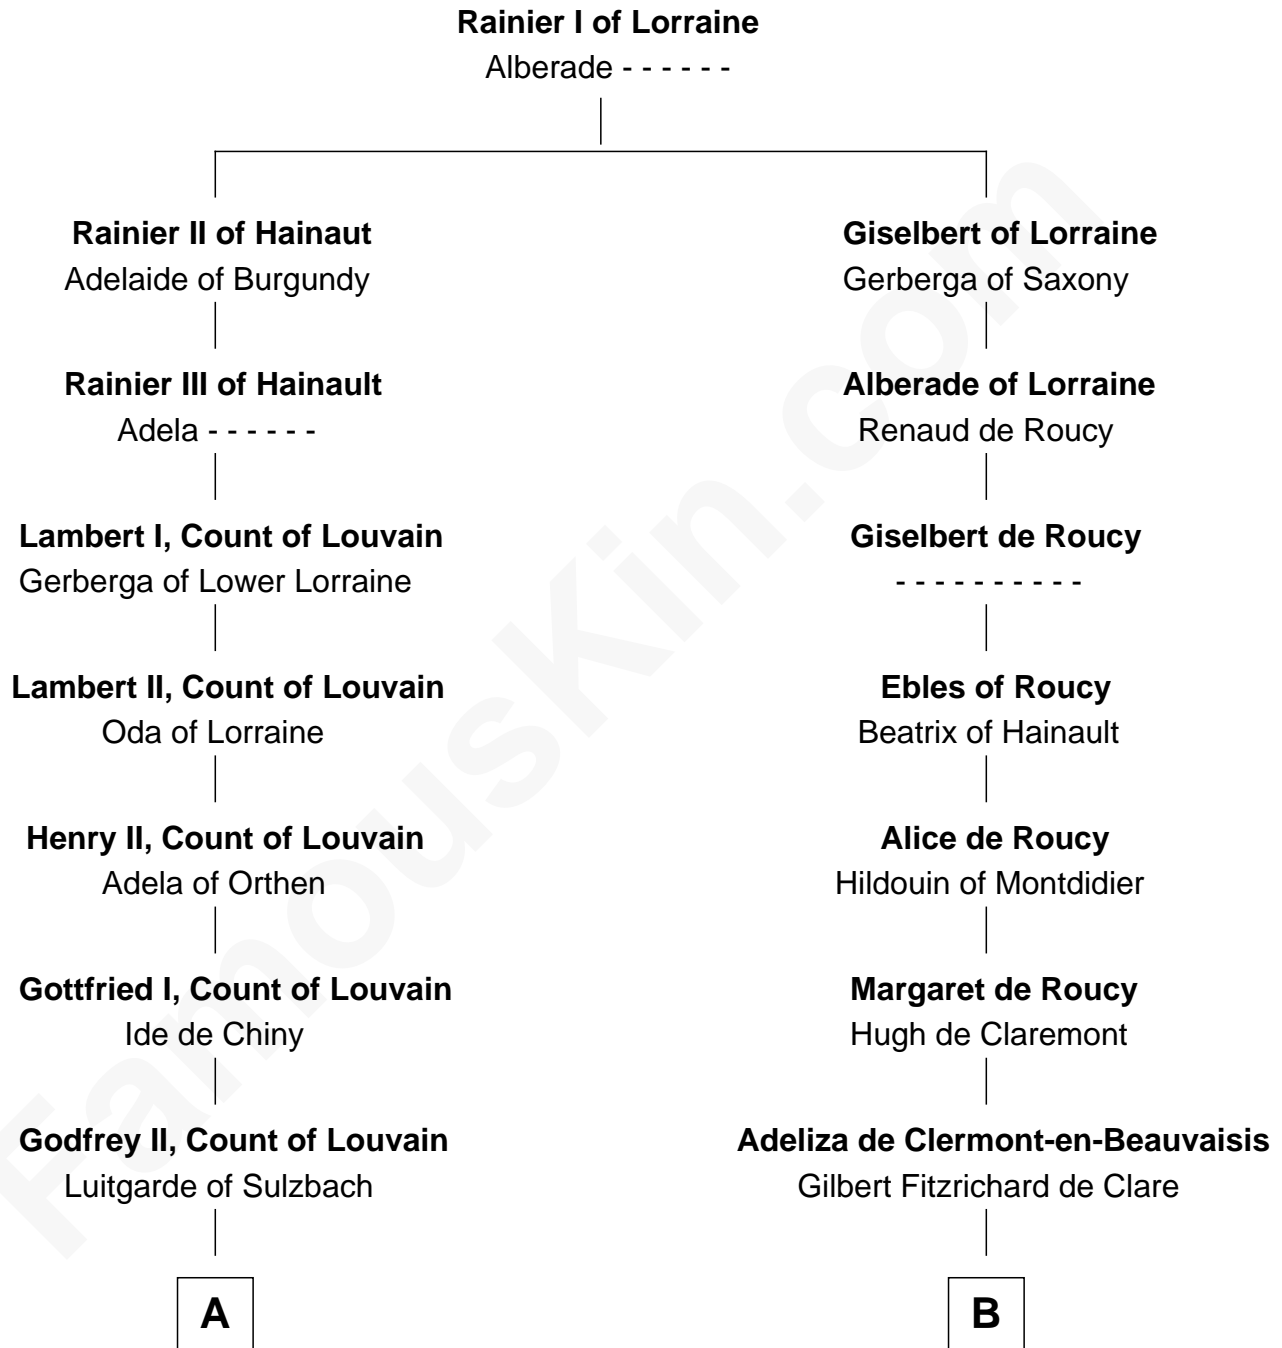

FamousKin.com

Relationship Chart of

Charles V

Holy Roman Emperor

9th cousin 11 times removed of

Robert de Vere

Magna Carta Surety

FamousKin.com