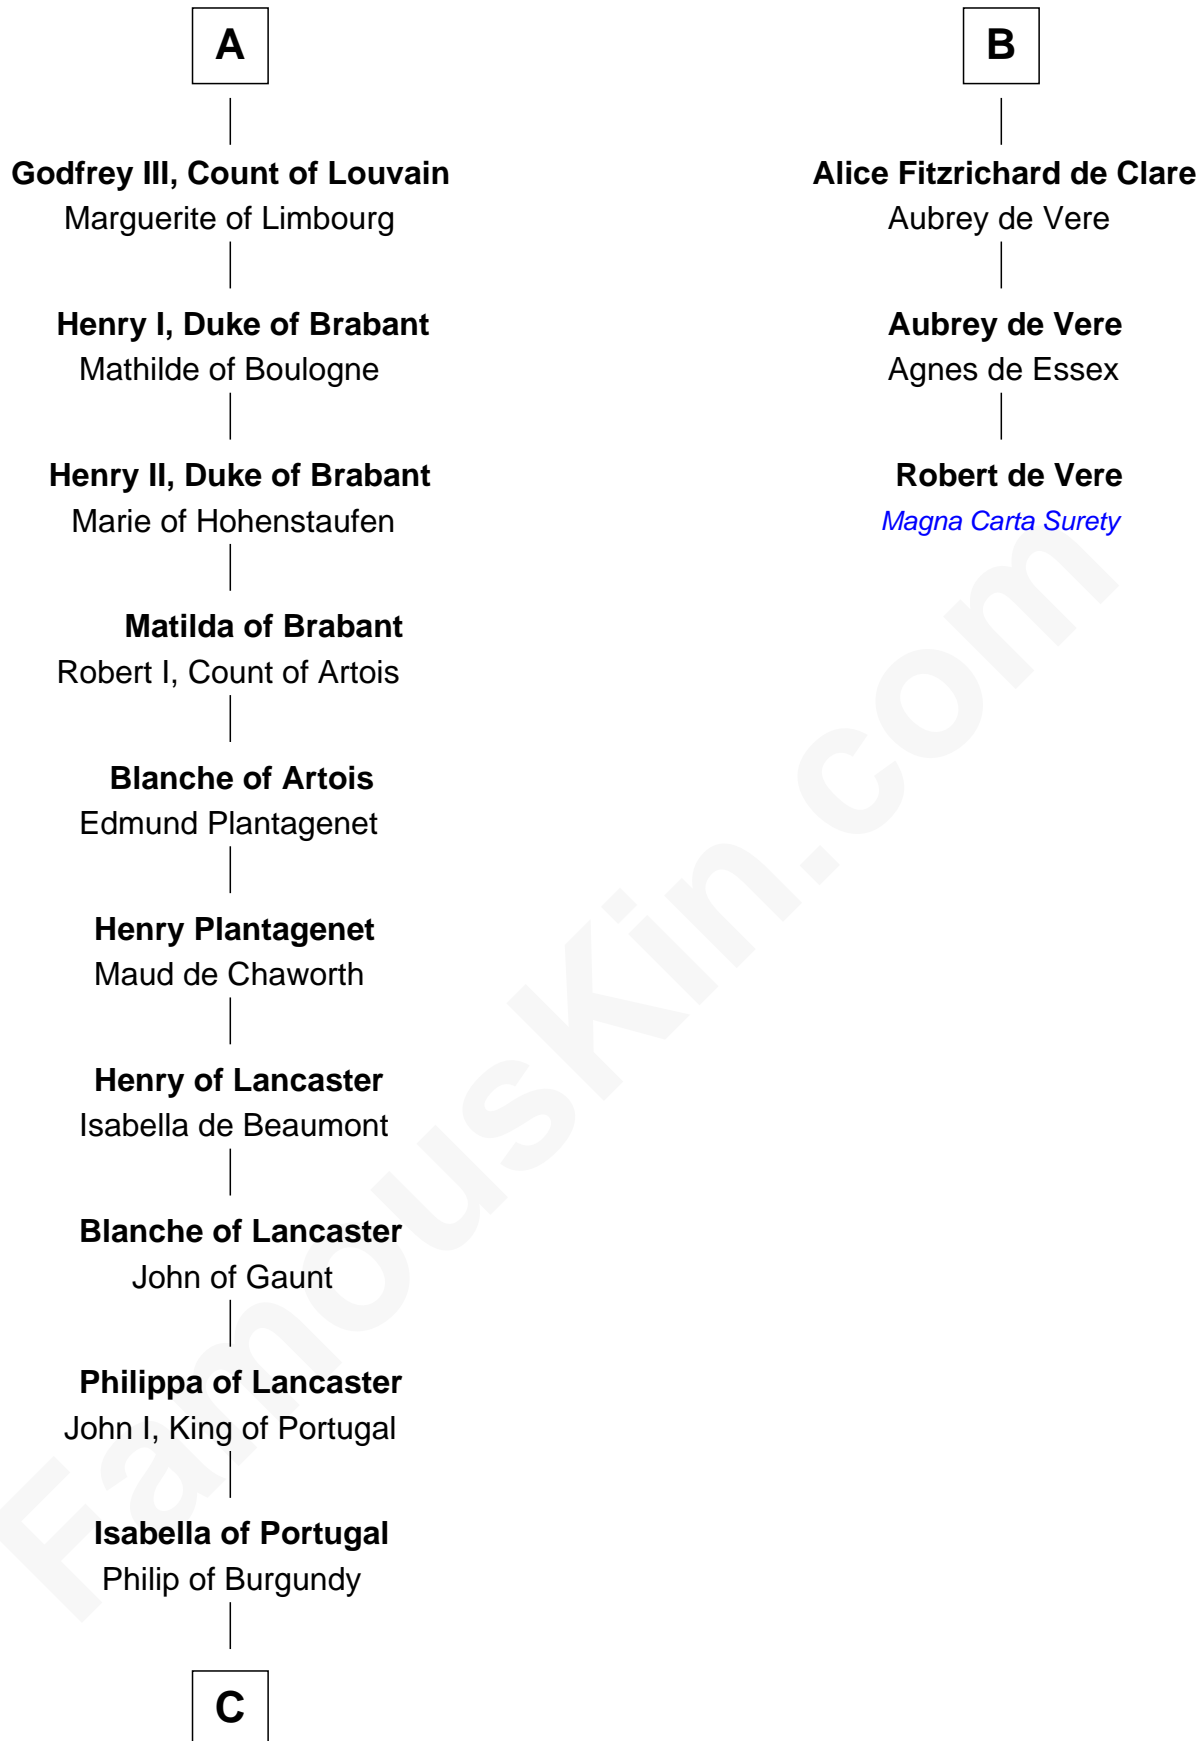

FamousKin.com

Relationship Chart of Charles V

Holy Roman Emperor

9th cousin 11 times removed of

Robert de Vere

Magna Carta Surety

Richard of Burgundy

Adelaide of Burgundy

FamousKin.com