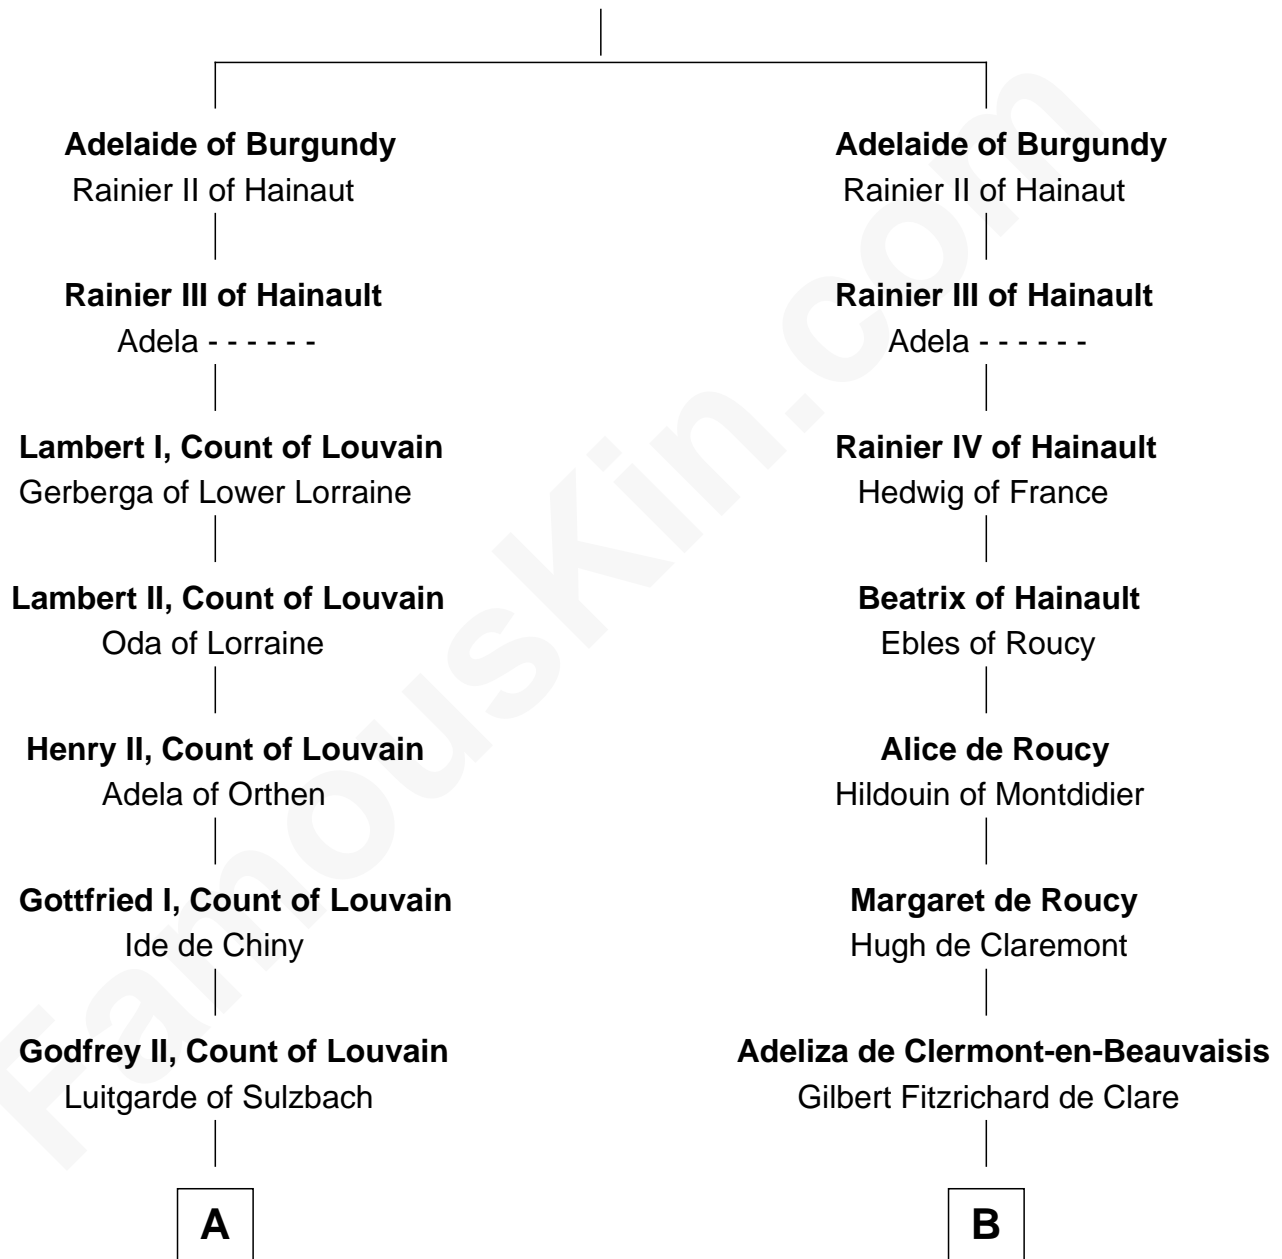

FamousKin.com

Relationship Chart of Charles V

Holy Roman Emperor

9th cousin 11 times removed of

Robert de Vere

Magna Carta Surety

Richard of Burgundy

Adelaide of Burgundy

FamousKin.com