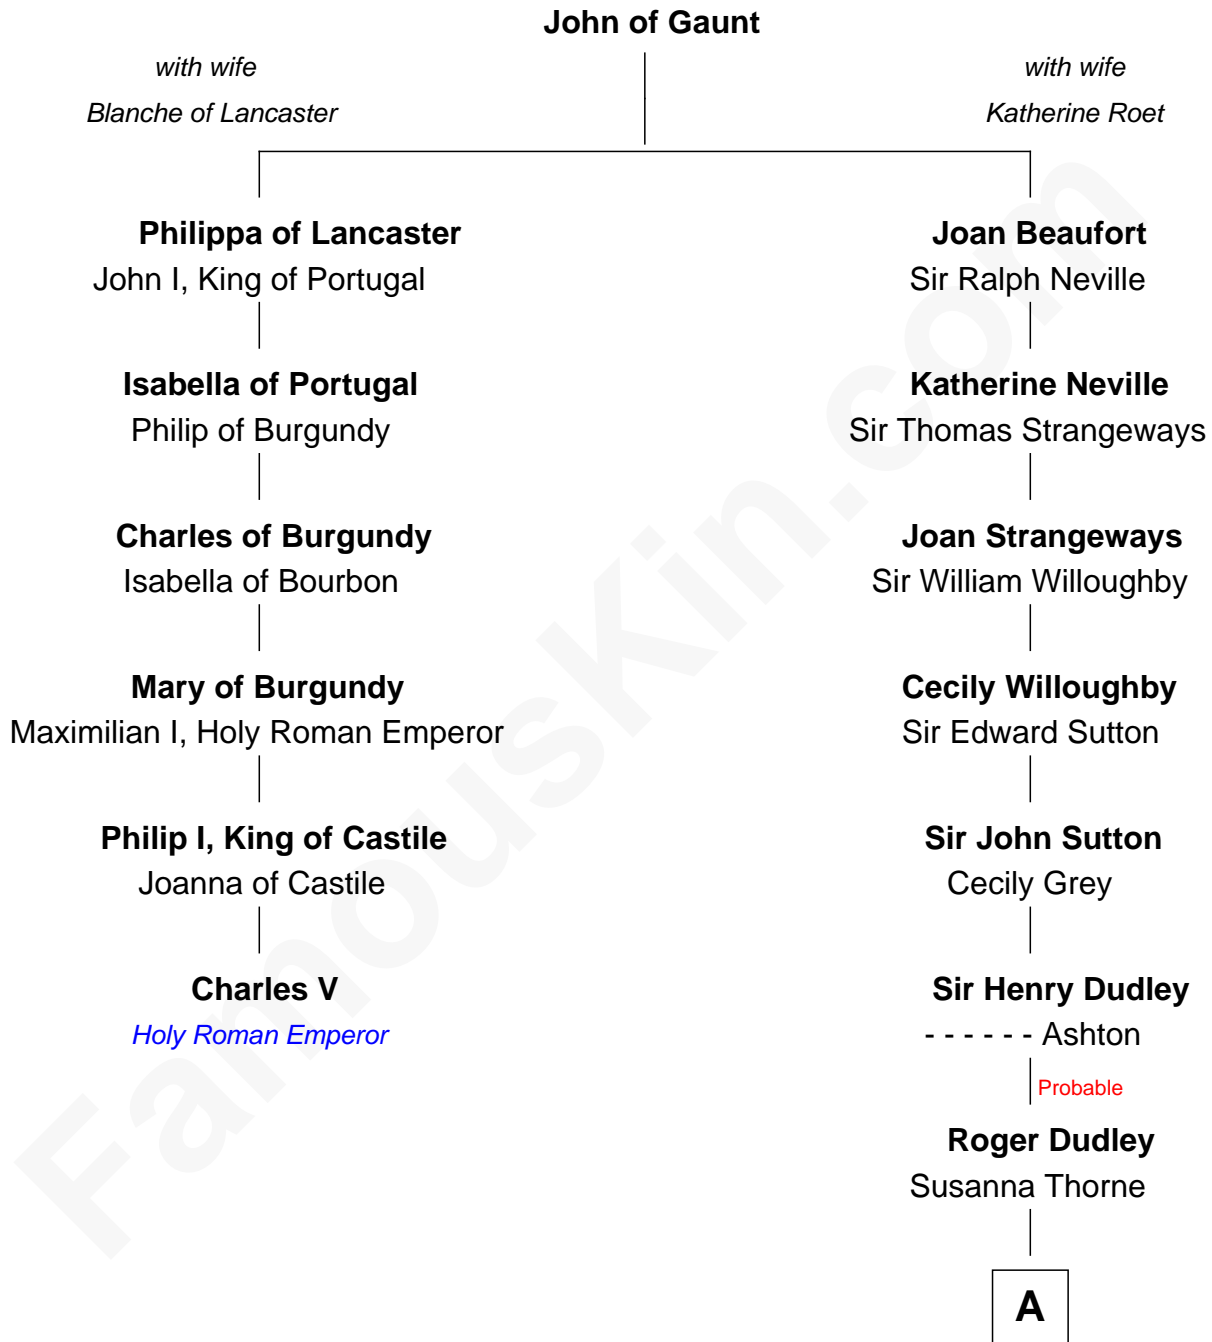

FamousKin.com Relationship Chart of

Charles V

Holy Roman Emperor

5th cousin 10 times removed of

Seth Low

Mayor of New York City President of Columbia University

A

Gov. Thomas Dudley

Dorothy York

Anne Dudley

Gov. Simon Bradstreet

John Bradstreet

Sarah Perkins

Dorothy Bradstreet

Samuel Clark

Dorothy Clark

Elijah Porter

Thomas Porter

Ruth Allen

Mary Porter

Seth Low

Abiel Abbot Low

Ellen Almira Dow

Seth Low