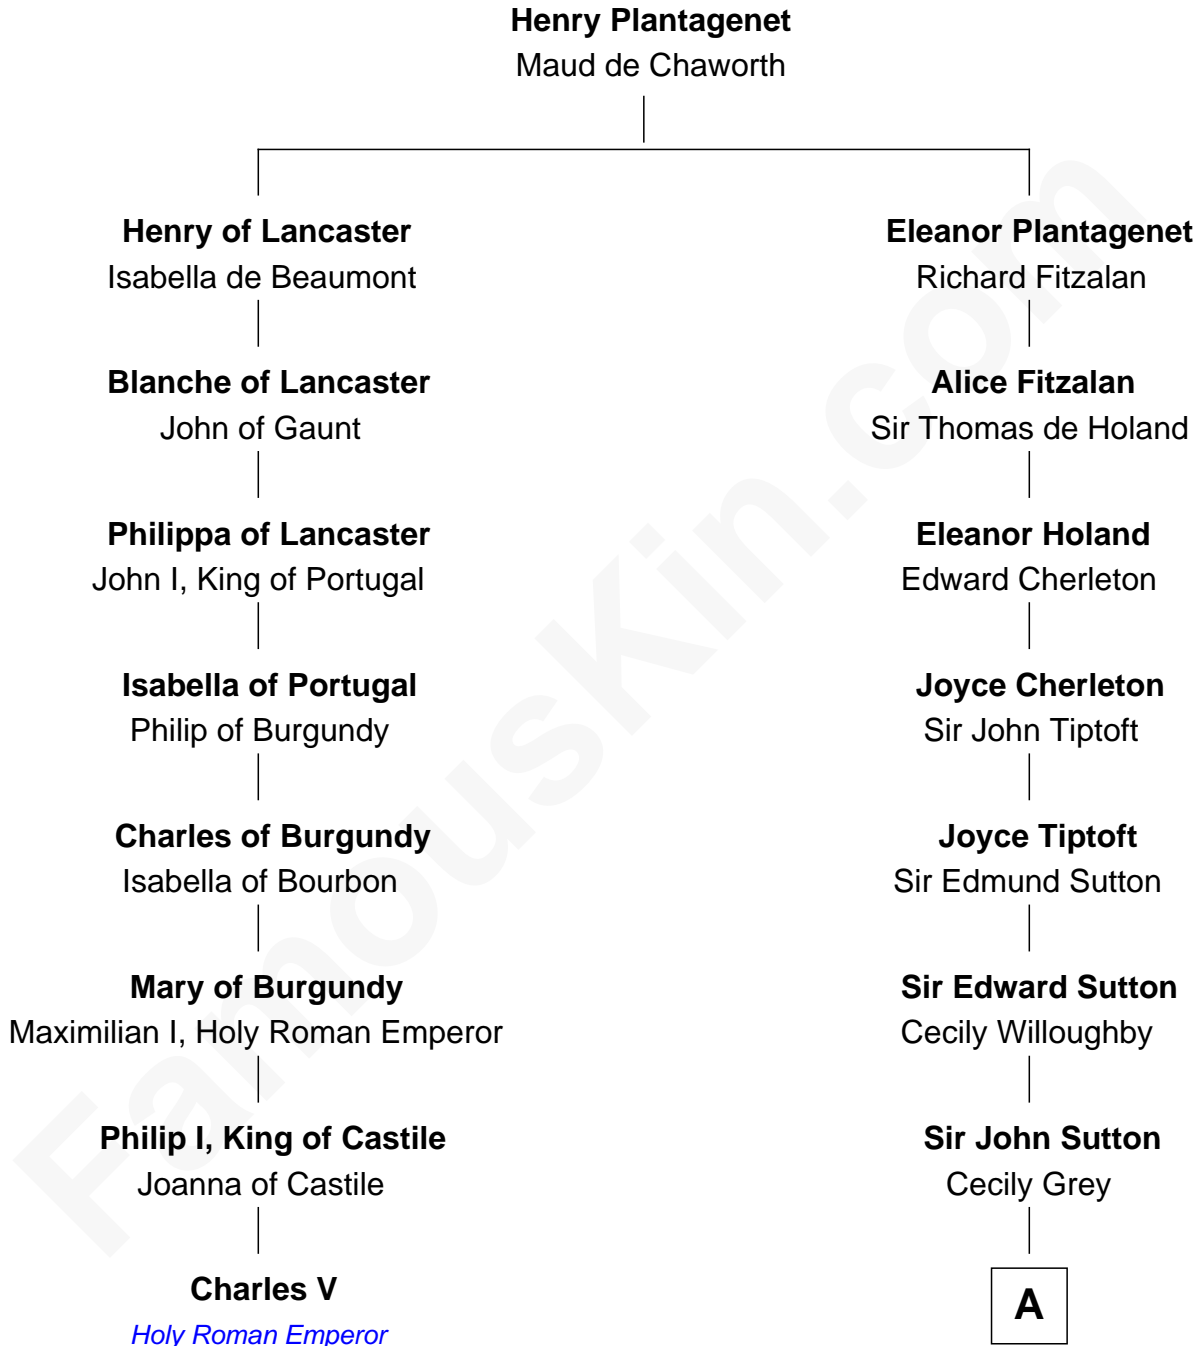

FamousKin.com Relationship Chart of

Charles V

Holy Roman Emperor

7th cousin 10 times removed of

Seth Low

Mayor of New York City President of Columbia University

A

Sir Henry Dudley

----- Ashton

Probable

Roger Dudley

Susanna Thorne

Gov. Thomas Dudley

Dorothy York

Anne Dudley

Gov. Simon Bradstreet