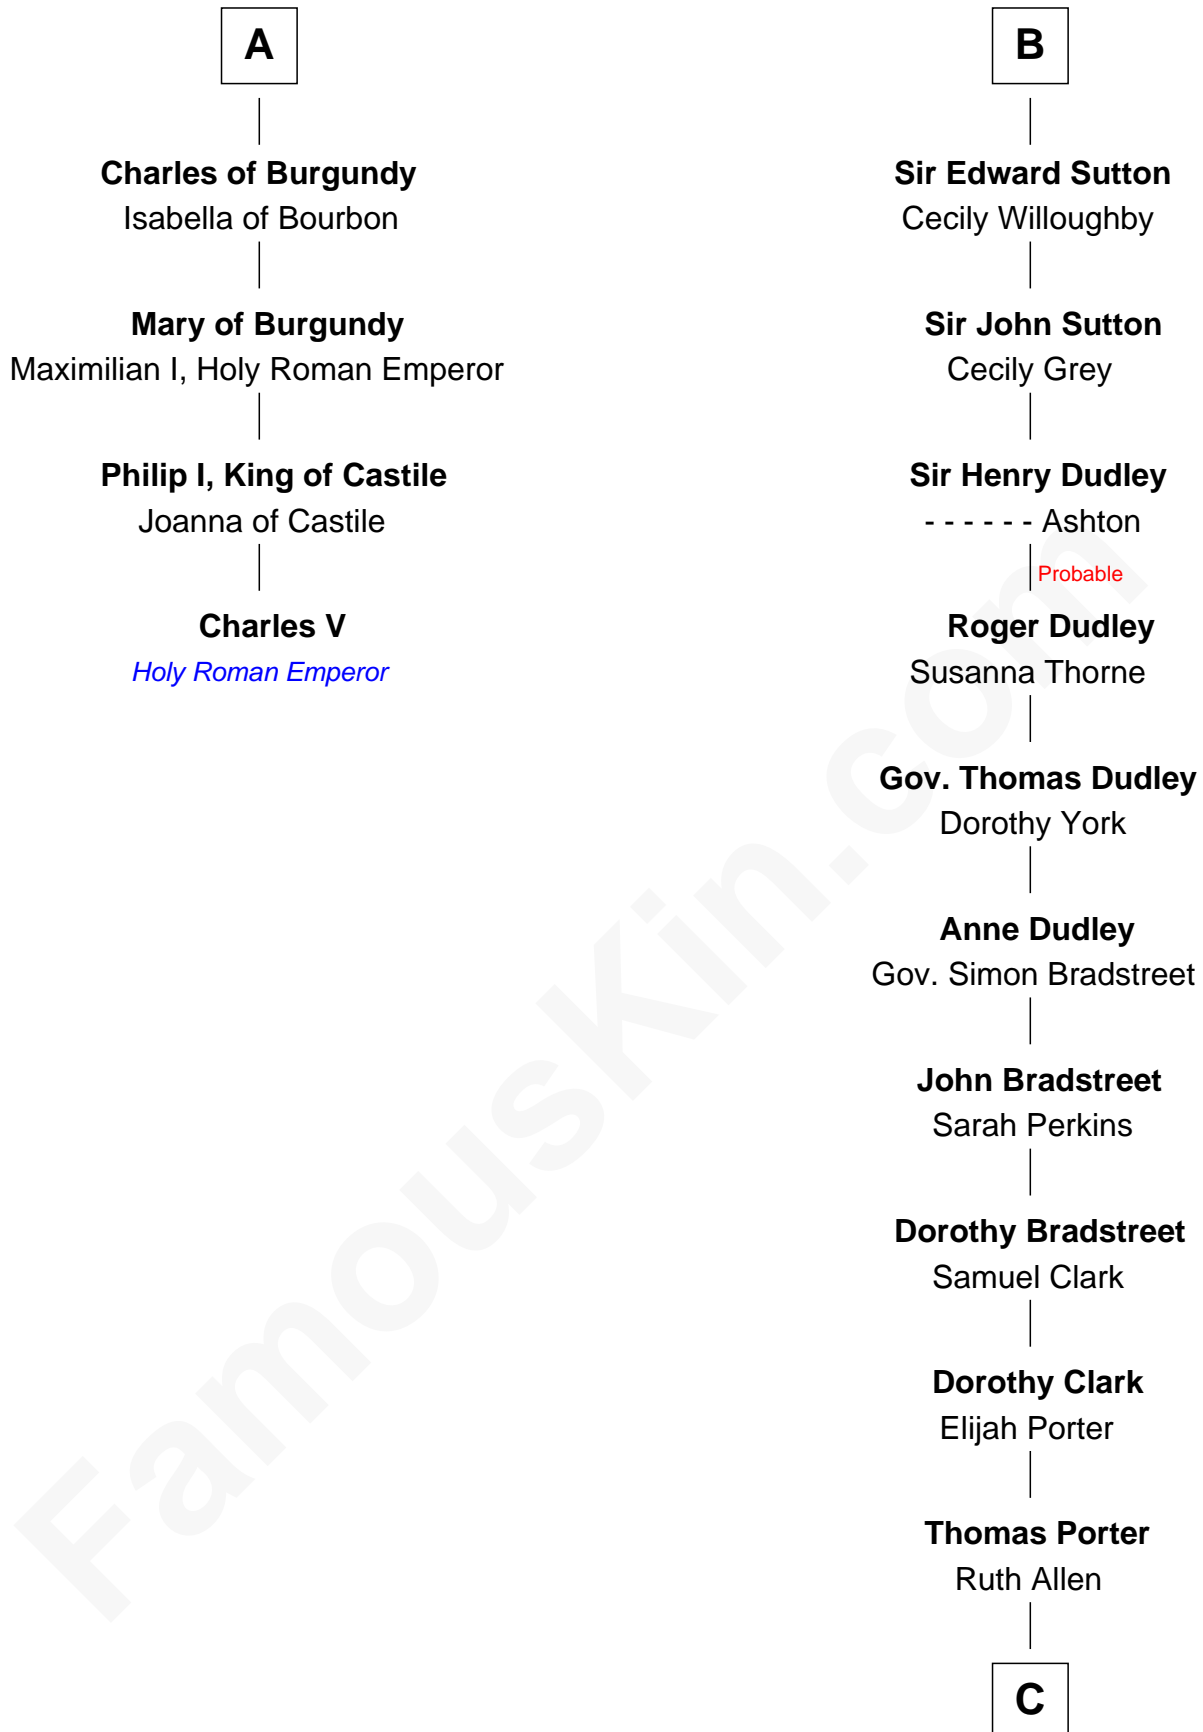

FamousKin.com Relationship Chart of

Charles V

Holy Roman Emperor

10th cousin 9 times removed of

Seth Low

Mayor of New York City President of Columbia University

Sir Roger de Quincy

Helen of Galloway

C

—
Mary Porter

Seth Low

—
Abiel Abbot Low

Ellen Almira Dow

—
Seth Low

Mayor of New York City President of Columbia University

FamousKin.com