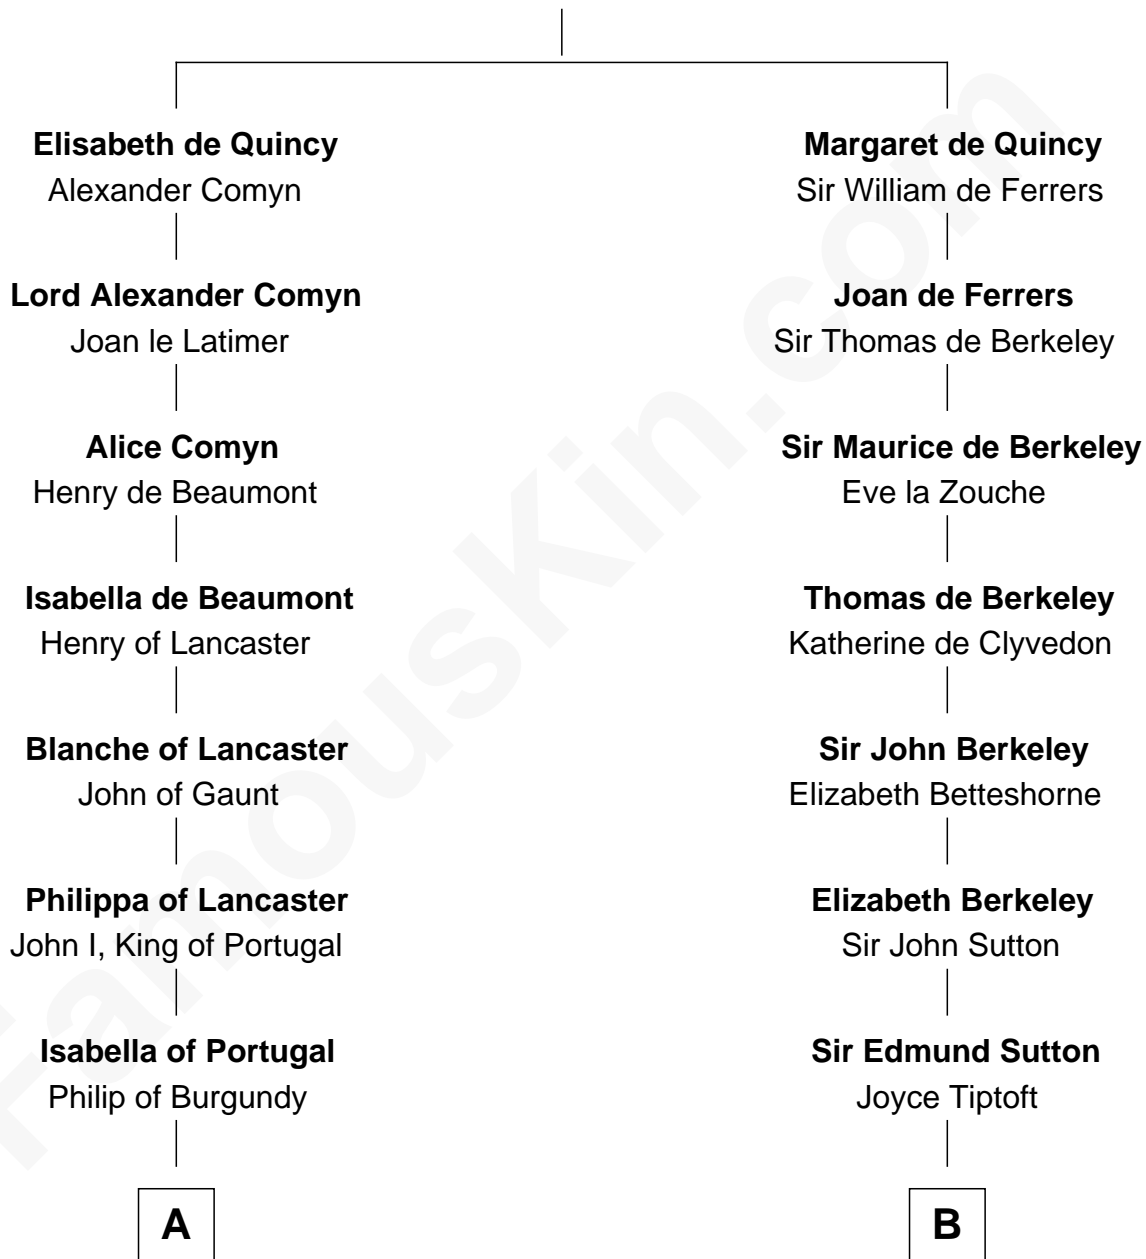

FamousKin.com Relationship Chart of

Charles V

Holy Roman Emperor

10th cousin 9 times removed of

Seth Low

Mayor of New York City President of Columbia University

Sir Roger de Quincy

Helen of Galloway

C

—
Mary Porter

Seth Low

—
Abiel Abbot Low

Ellen Almira Dow

—
Seth Low

Mayor of New York City President of Columbia University

FamousKin.com