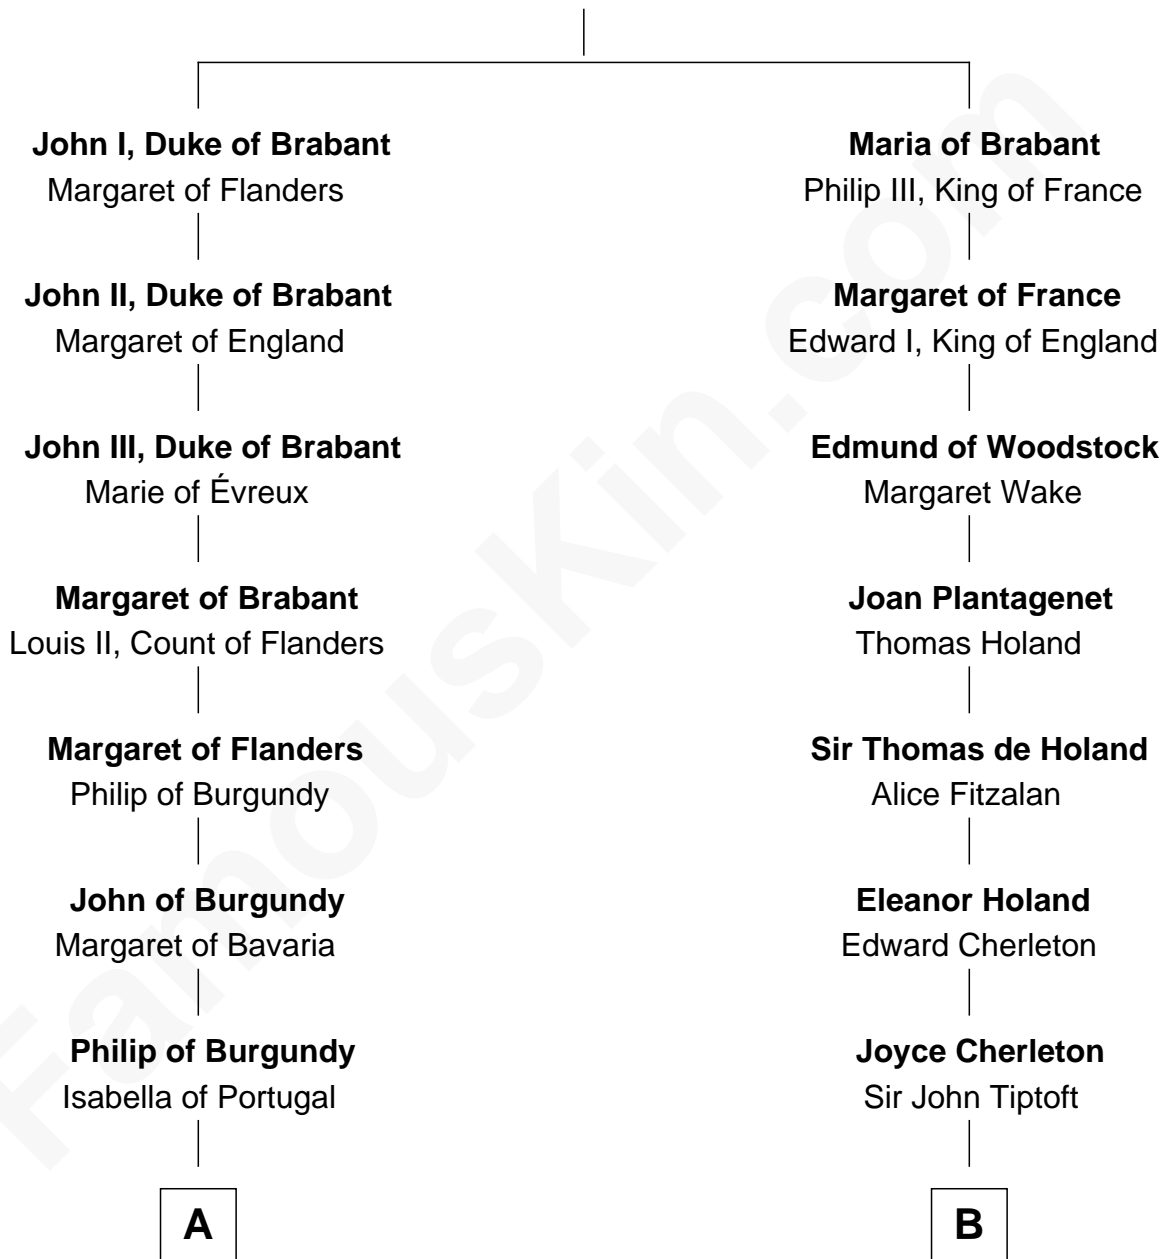

# FamousKin.com Relationship Chart of

**Charles V**

*Holy Roman Emperor*

10th cousin 10 times removed of

**Seth Low**

*Mayor of New York City President of Columbia University*

**Henry III, Duke of Brabant**

*Adelaide of Burgundy*

**C**

**Thomas Porter**

Ruth Allen

**Mary Porter**

Seth Low

**Abiel Abbot Low**

Ellen Almira Dow

**Seth Low**

*Mayor of New York City President of Columbia University*

FamousKin.com