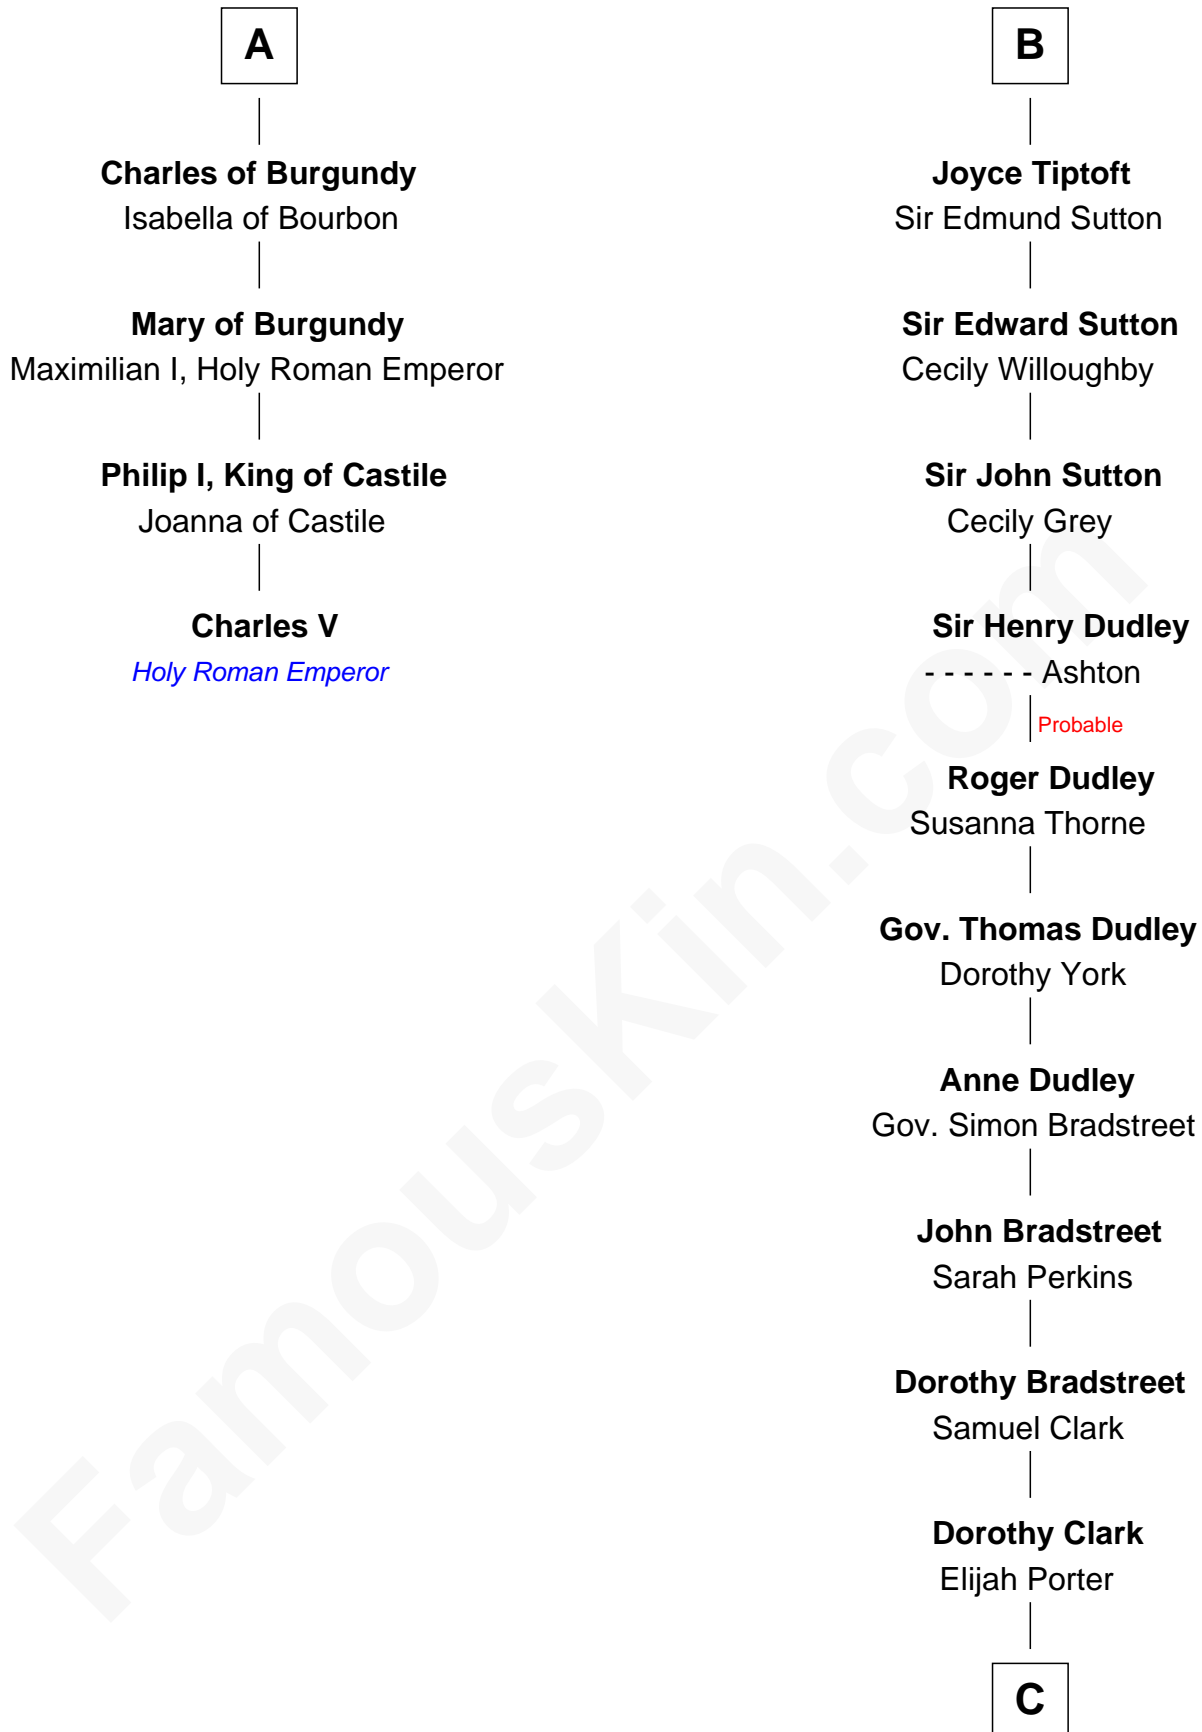

# FamousKin.com Relationship Chart of

**Charles V**

*Holy Roman Emperor*

10th cousin 10 times removed of

**Seth Low**

*Mayor of New York City President of Columbia University*

**Henry III, Duke of Brabant**

*Adelaide of Burgundy*

**C**

**Thomas Porter**

Ruth Allen

**Mary Porter**

Seth Low

**Abiel Abbot Low**

Ellen Almira Dow