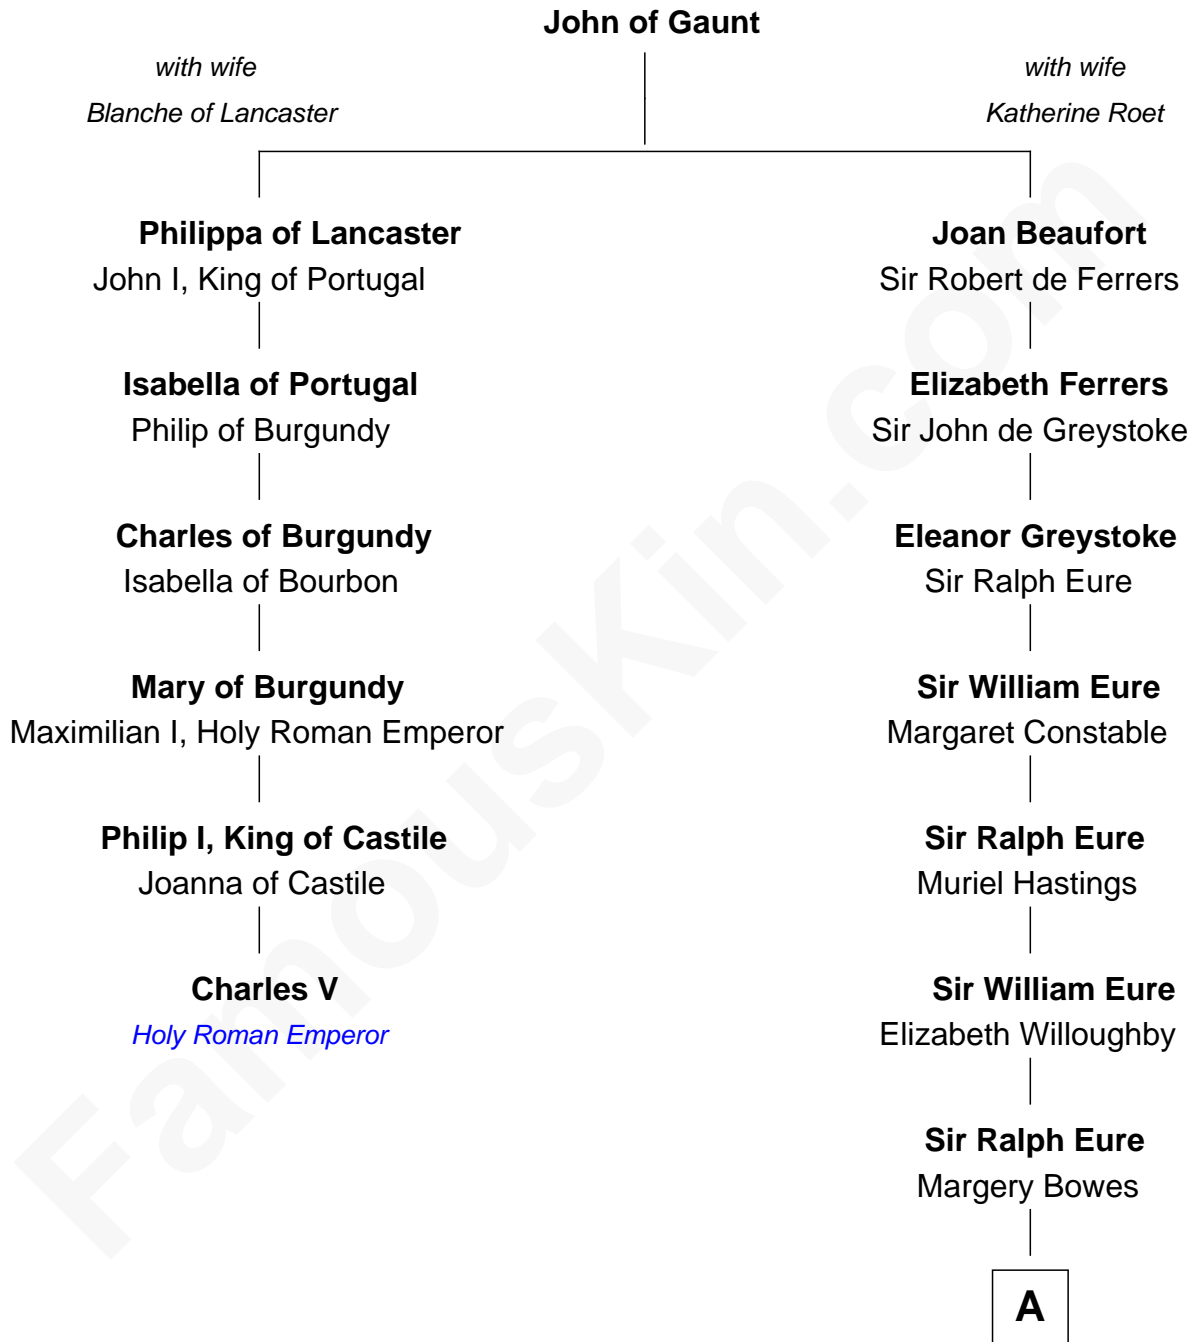

FamousKin.com

Relationship Chart of

Charles V

Holy Roman Emperor

5th cousin 4 times removed of

John Mansfield

(c1601 - 1674) Susan & Ellen passenger 1635

A

Anne Eure
Lancelot Mansfield

John Mansfield
Elizabeth - - - - -

John Mansfield
Susan & Ellen passenger 1635

FamousKin.com