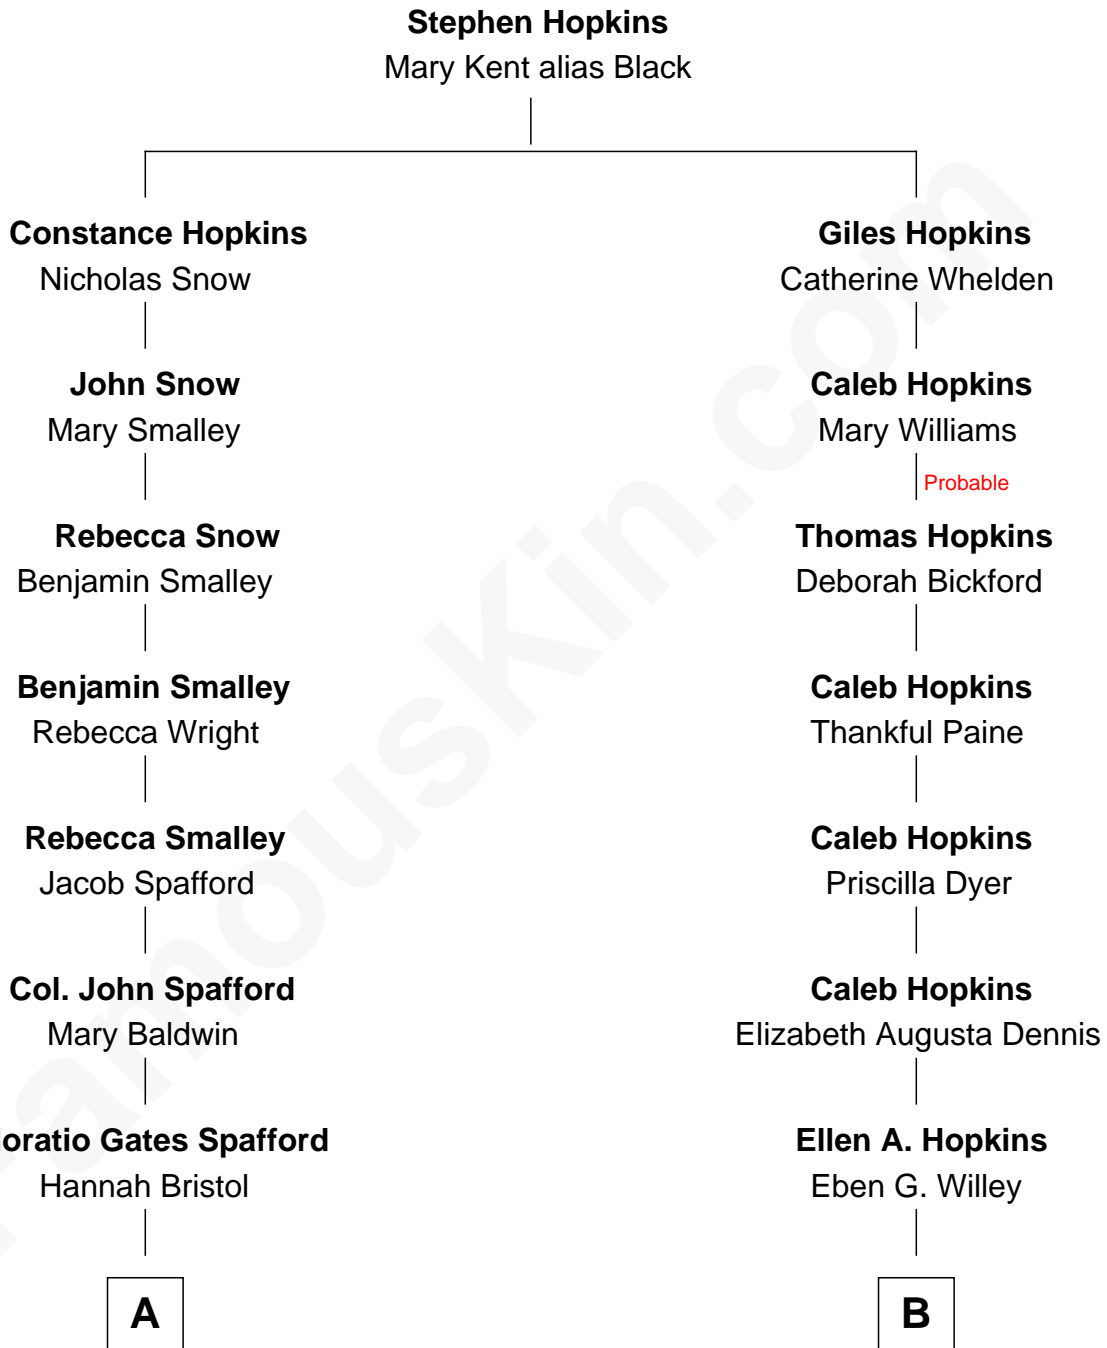

FamousKin.com Relationship Chart of

Linda Ronstadt

Singer and Songwriter

11th cousin 1 time removed of

Paul Walker

TV and Movie Actor

A

Mary A. Spafford
Matthew Leffingwell

Mary E. Leffingwell
Jonas Bowman

Adelaide Hesiah Bowman
Charles Henry Berger

Hazel Dawn Berger
Lloyd Groff Copeman

Ruth Mary Copeman
Gilbert Ronstadt

Linda Ronstadt
Singer and Songwriter

B

Charles Leon Willey
Ella Pearl Clark