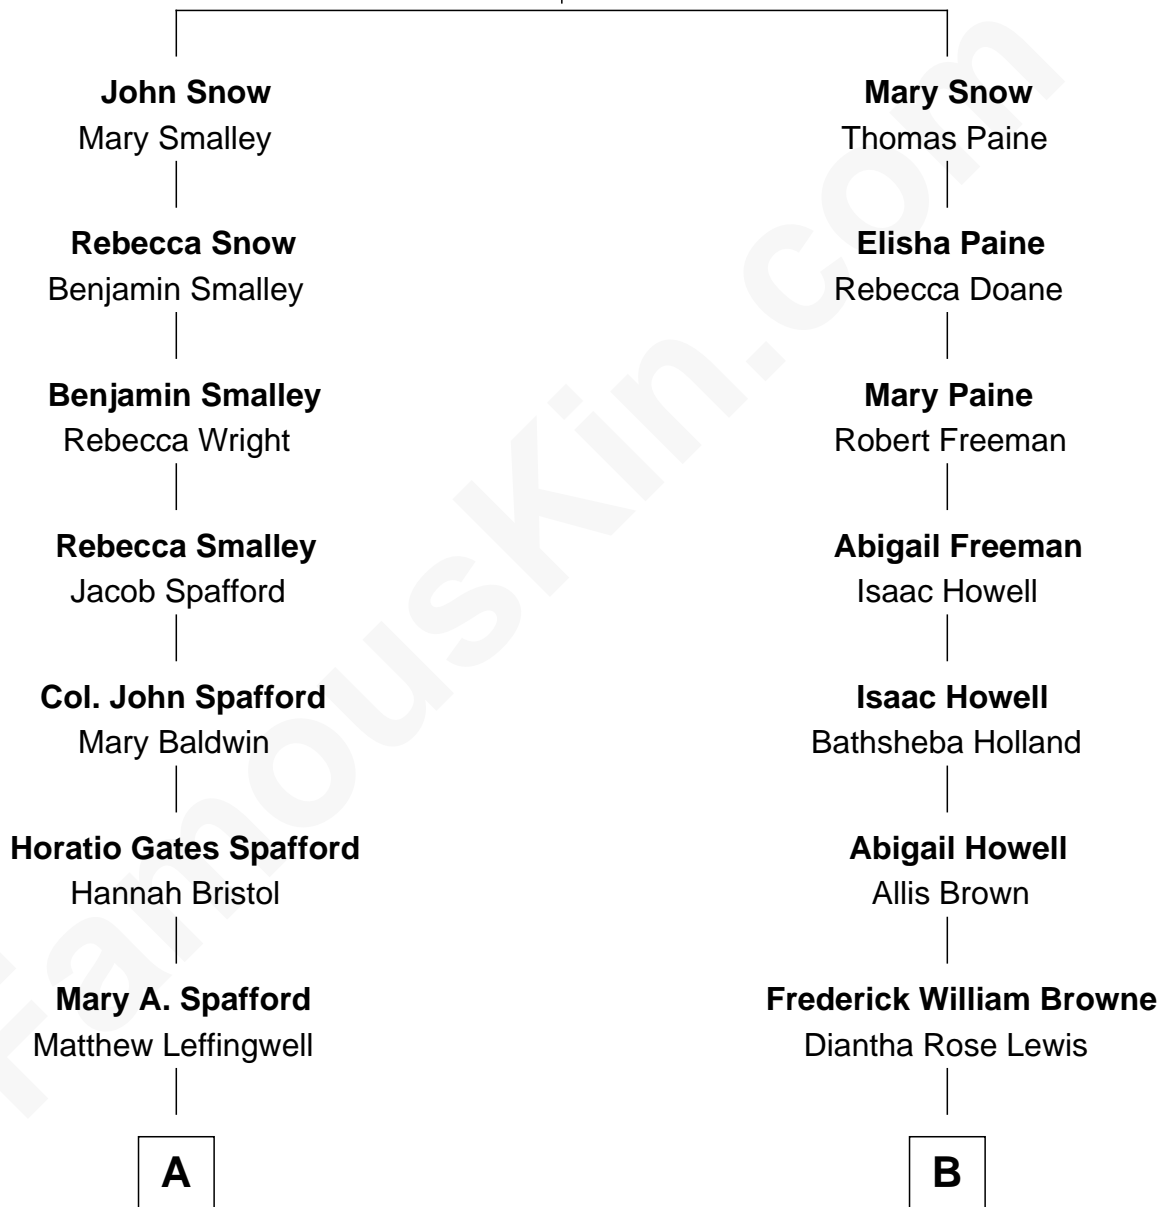

# FamousKin.com Relationship Chart of

**Linda Ronstadt**

*Singer and Songwriter*

9th cousin 2 times removed of

**Jackson Browne**

*Singer and Songwriter*

**Nicholas Snow**  
Constance Hopkins

**A**

**Mary E. Leffingwell**

Jonas Bowman

**Adelaide Hesiah Bowman**

Charles Henry Berger

**Hazel Dawn Berger**

Lloyd Groff Copeman

**Ruth Mary Copeman**

Gilbert Ronstadt