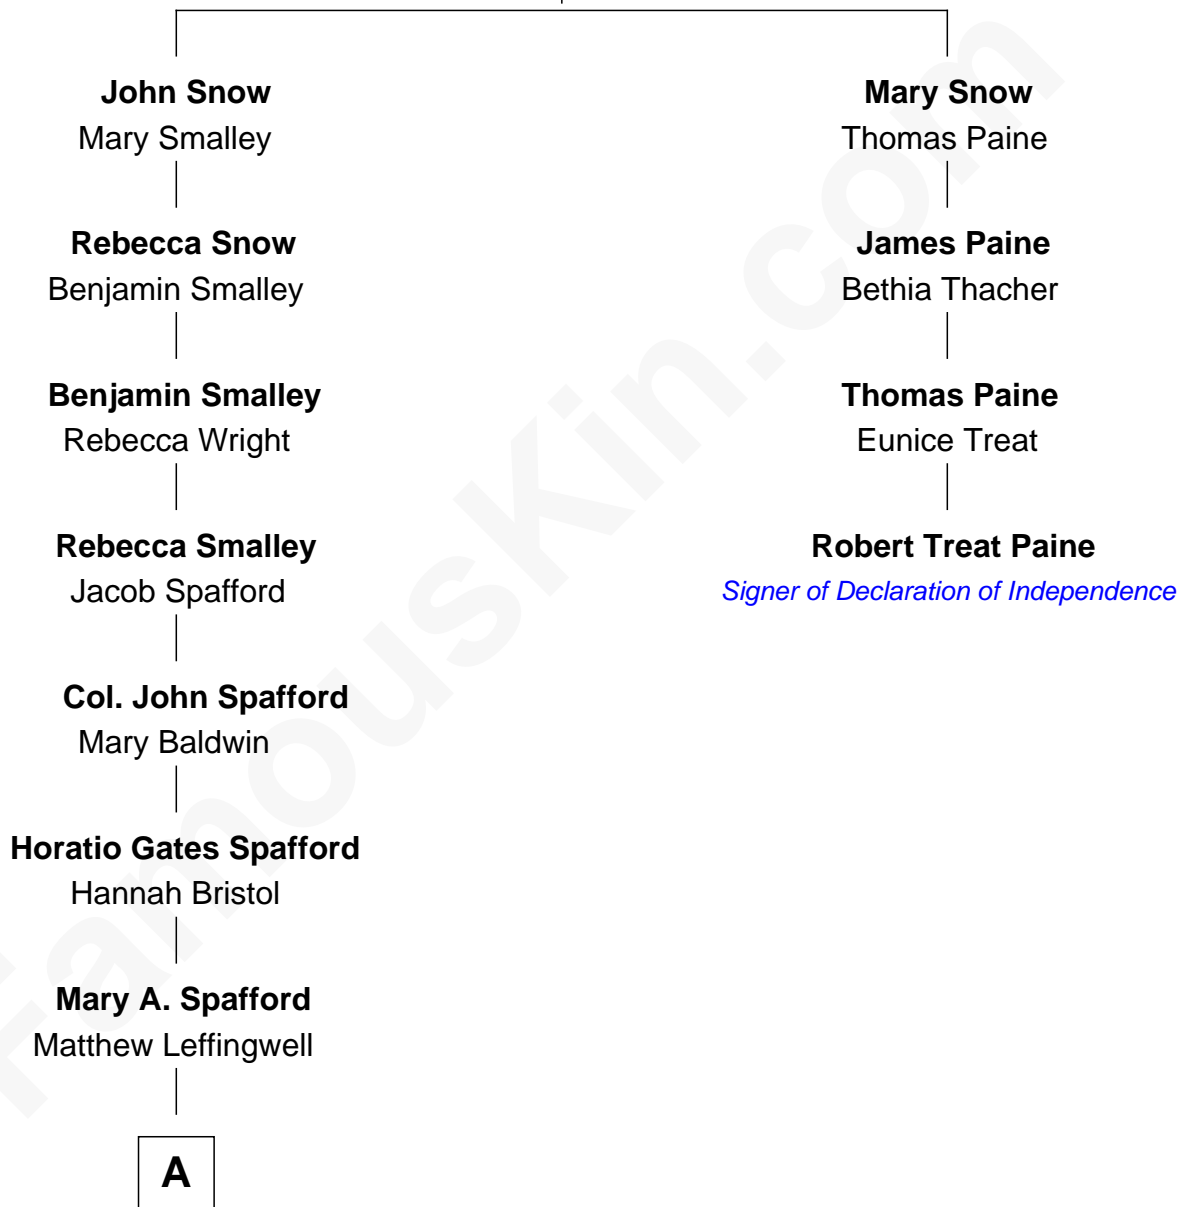

# FamousKin.com Relationship Chart of

**Linda Ronstadt**

*Singer and Songwriter*

3rd cousin 8 times removed of

**Robert Treat Paine**

*Signer of the Declaration of Independence*

**Nicholas Snow**  
Constance Hopkins

**A**

—  
**Mary E. Leffingwell**

Jonas Bowman

—  
**Adelaide Hesiah Bowman**

Charles Henry Berger

—  
**Hazel Dawn Berger**

Lloyd Groff Copeman

—  
**Ruth Mary Copeman**