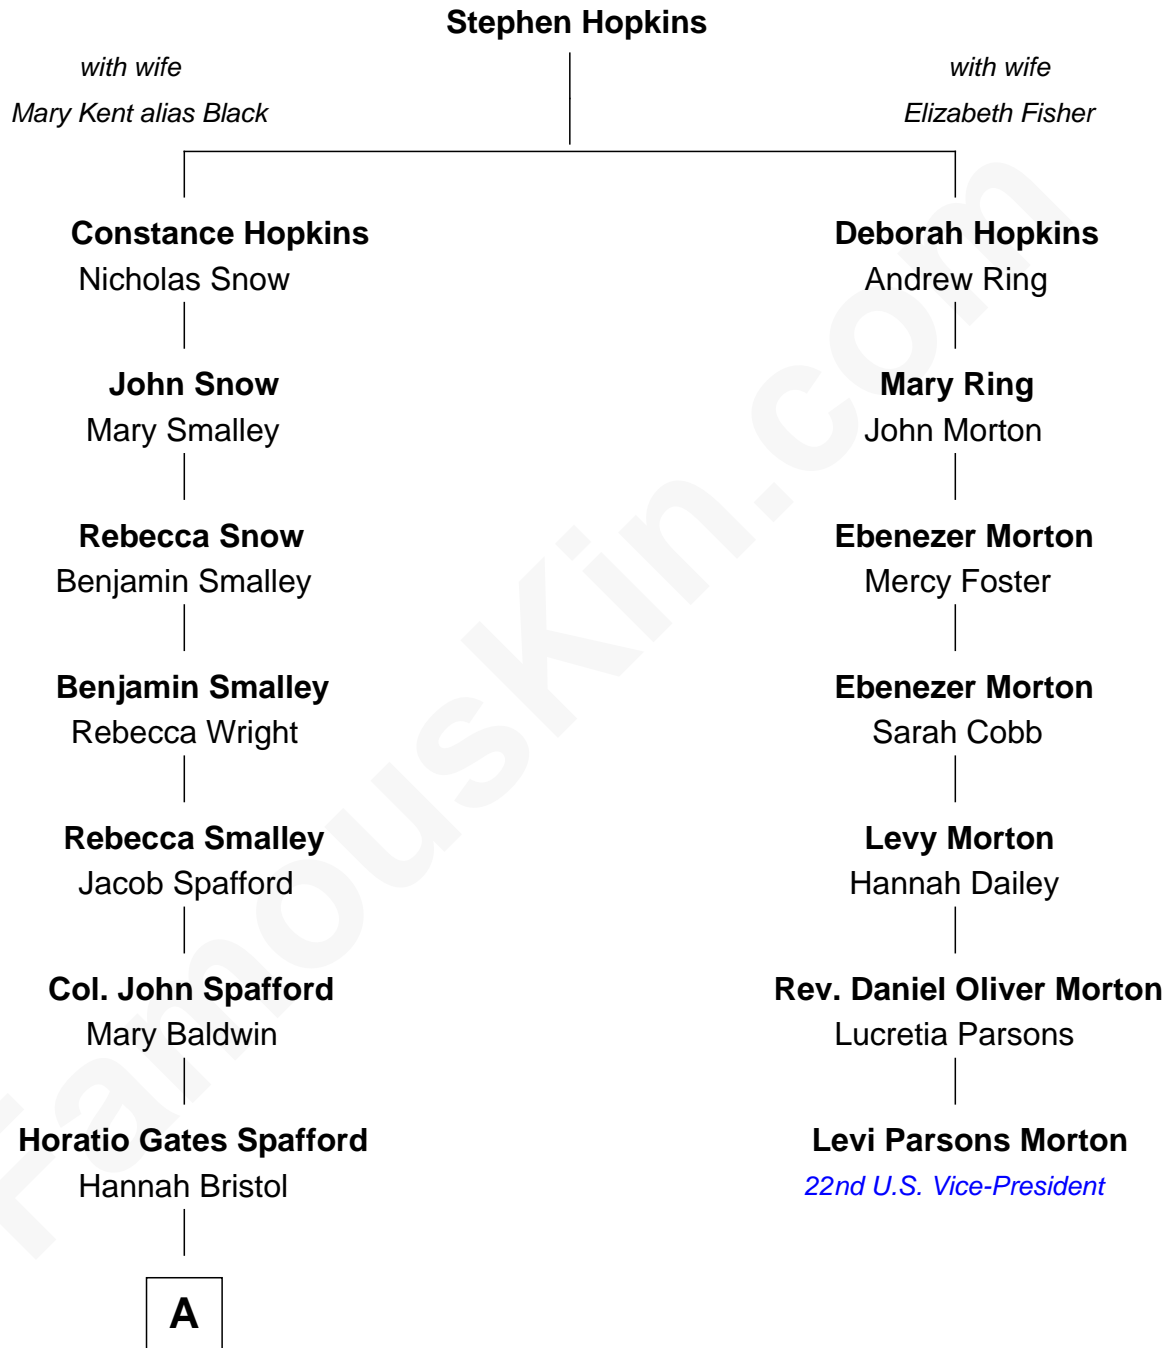

# FamousKin.com Relationship Chart of

**Linda Ronstadt**

*Singer and Songwriter*

6th cousin 6 times removed of

**Levi Parsons Morton**

*22nd U.S. Vice-President*

**A**

—  
**Mary A. Spafford**  
Matthew Leffingwell

—  
**Mary E. Leffingwell**  
Jonas Bowman

—  
**Adelaide Hesiah Bowman**  
Charles Henry Berger

—  
**Hazel Dawn Berger**  
Lloyd Groff Copeman

—  
**Ruth Mary Copeman**  
Gilbert Ronstadt

—  
**Linda Ronstadt**  
*Singer and Songwriter*