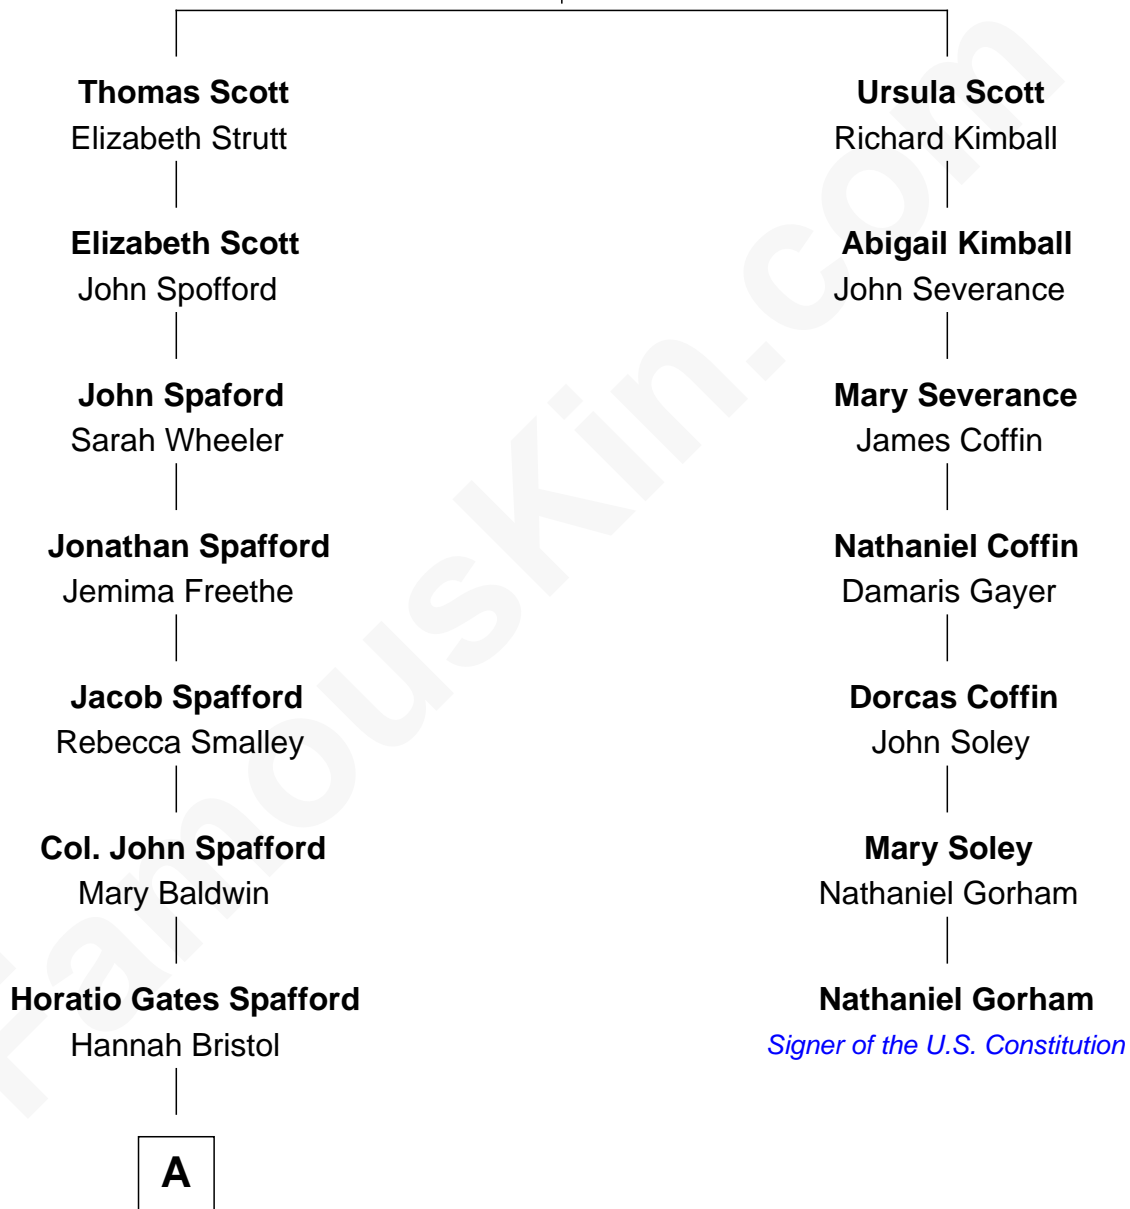

FamousKin.com Relationship Chart of

Linda Ronstadt

Singer and Songwriter

6th cousin 6 times removed of

Nathaniel Gorham

Signer of the U.S. Constitution

Henry Scott
Martha Whatlock

A

—
Mary A. Spafford
Matthew Leffingwell

—
Mary E. Leffingwell
Jonas Bowman

—
Adelaide Hesiah Bowman
Charles Henry Berger

—
Hazel Dawn Berger
Lloyd Groff Copeman

—
Ruth Mary Copeman
Gilbert Ronstadt

—
Linda Ronstadt
Singer and Songwriter