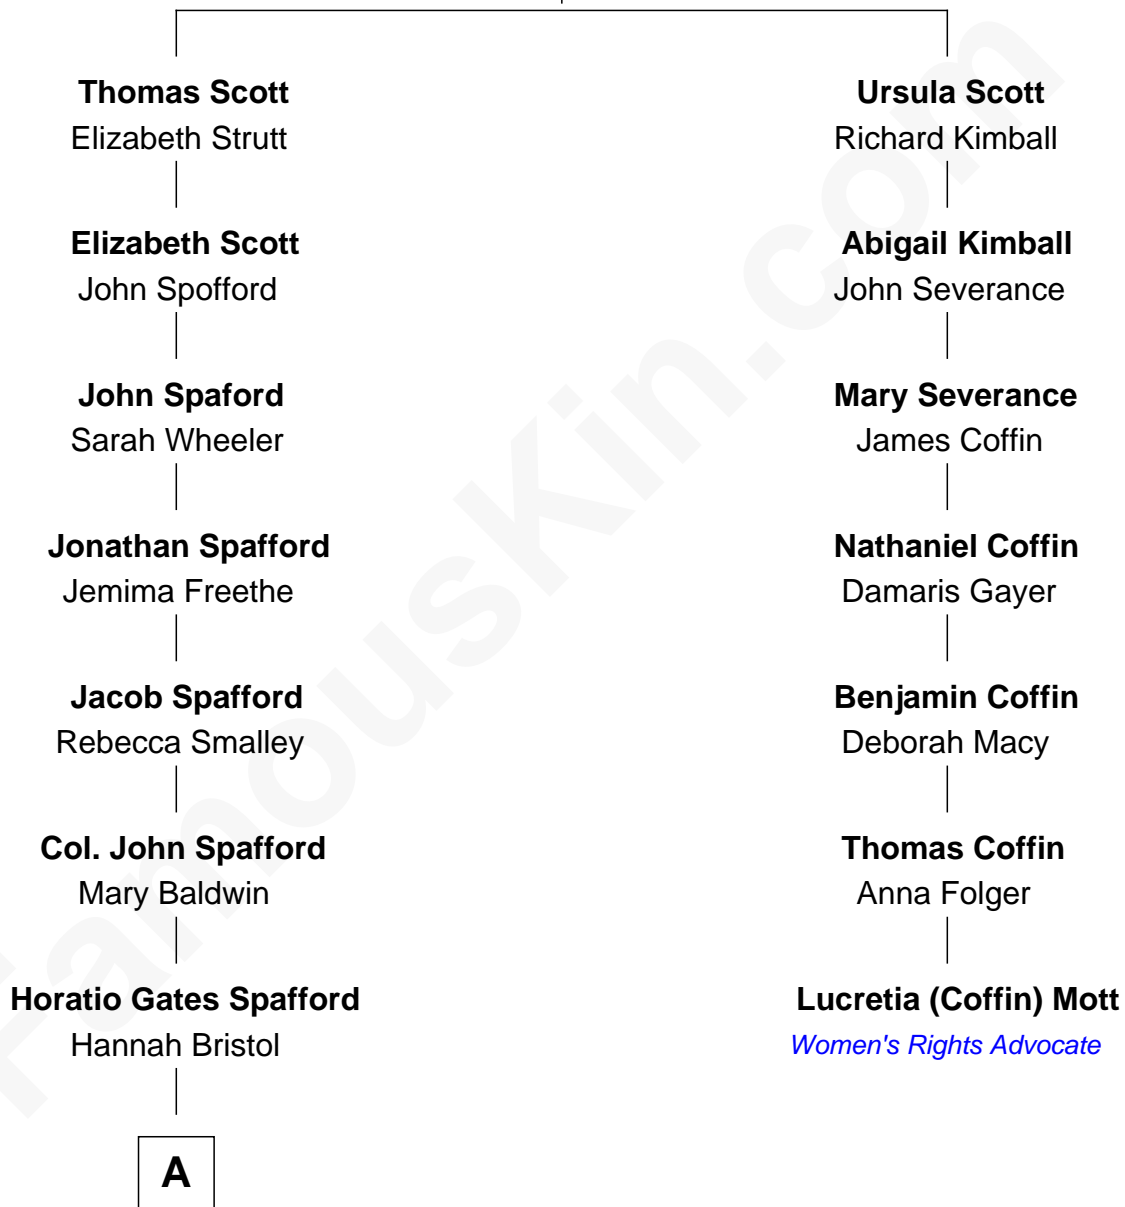

FamousKin.com Relationship Chart of

Linda Ronstadt

Singer and Songwriter

6th cousin 6 times removed of

Lucretia (Coffin) Mott

Abolitionist and Women's Rights Advocate

Henry Scott
Martha Whatlock

A

—
Mary A. Spafford
Matthew Leffingwell

—
Mary E. Leffingwell
Jonas Bowman

—
Adelaide Hesiah Bowman
Charles Henry Berger

—
Hazel Dawn Berger
Lloyd Groff Copeman

—
Ruth Mary Copeman
Gilbert Ronstadt

—
Linda Ronstadt
Singer and Songwriter