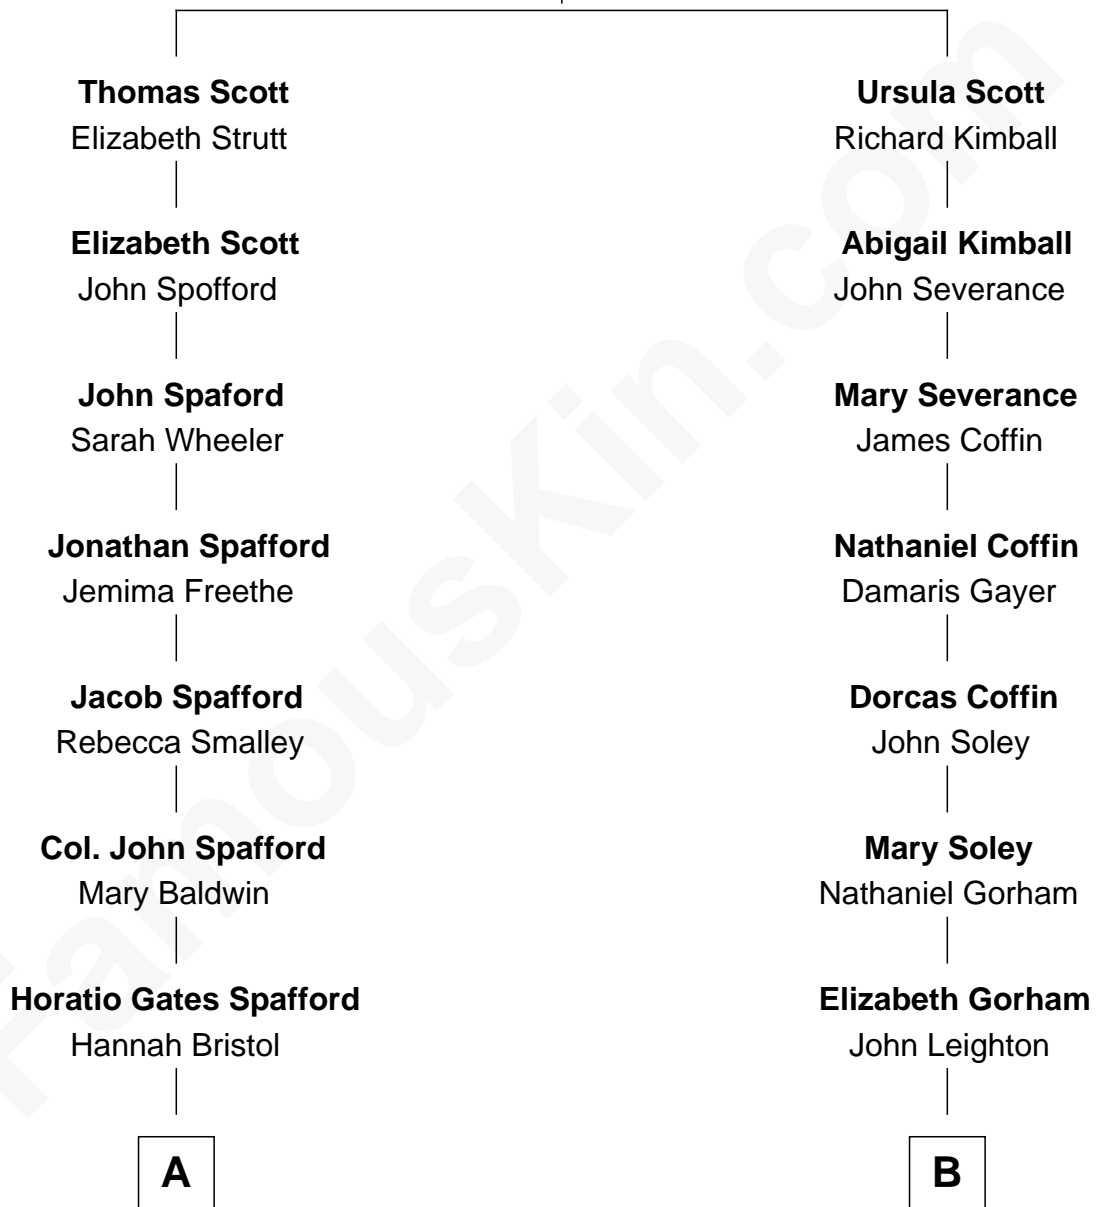

FamousKin.com Relationship Chart of

Linda Ronstadt

Singer and Songwriter

10th cousin 2 times removed of

Edith (Carow) Roosevelt

First Lady of President Theodore Roosevelt

Henry Scott
Martha Whatlock

A

Mary A. Spafford
Matthew Leffingwell

Mary E. Leffingwell
Jonas Bowman

Adelaide Hesiah Bowman
Charles Henry Berger

Hazel Dawn Berger
Lloyd Groff Copeman

Ruth Mary Copeman
Gilbert Ronstadt

Linda Ronstadt
Singer and Songwriter

B

Elizabeth Leighton
Benjamin Lee

Emily Lee
Gen. Daniel Tyler

Gertrude Elizabeth Tyler
Charles Carow

Edith (Carow) Roosevelt
First Lady of Theodore Roosevelt