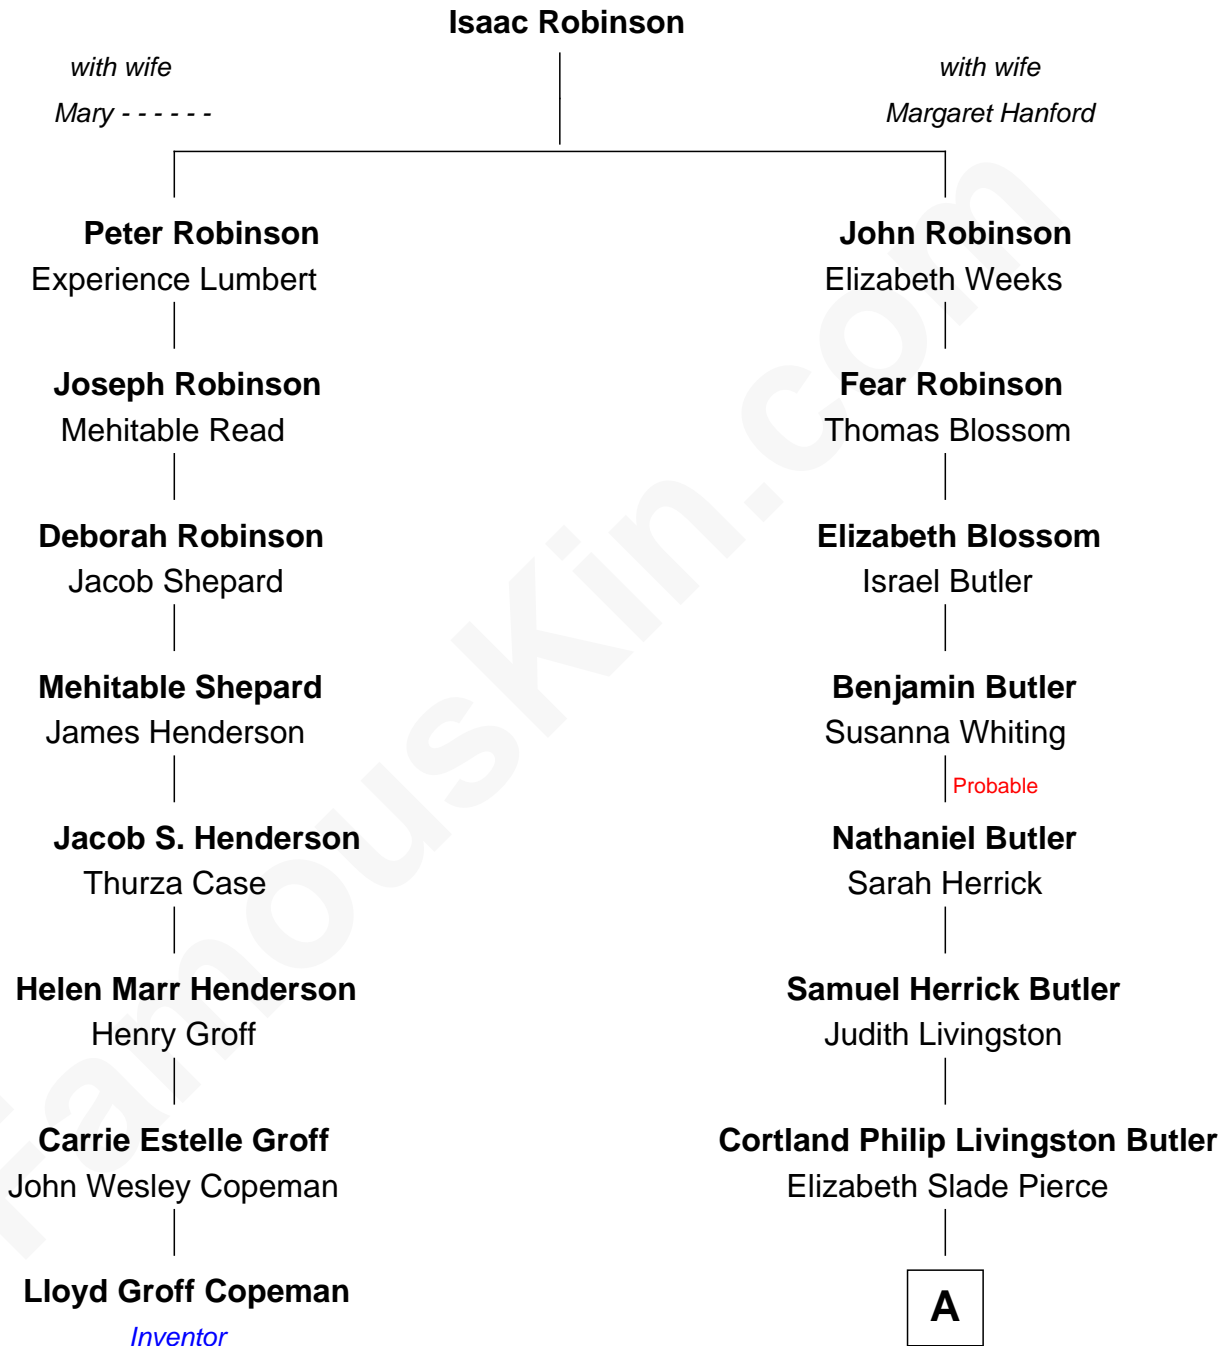

FamousKin.com
Relationship Chart of
Lloyd Groff Copeman
Inventor

7th cousin 4 times removed of

Jonathan Bush
Co-founder and CEO of athenahealth

A

—
Mary Elizabeth Butler
Robert Emmet Sheldon

—
Flora Sheldon
Samuel Prescott Bush

—
Prescott Sheldon Bush
Dorothy Wear Walker

—
Jonathan James Bush
Josephine Colwell Bradley

—
Jonathan Bush
Co-founder and CEO of athenahealth