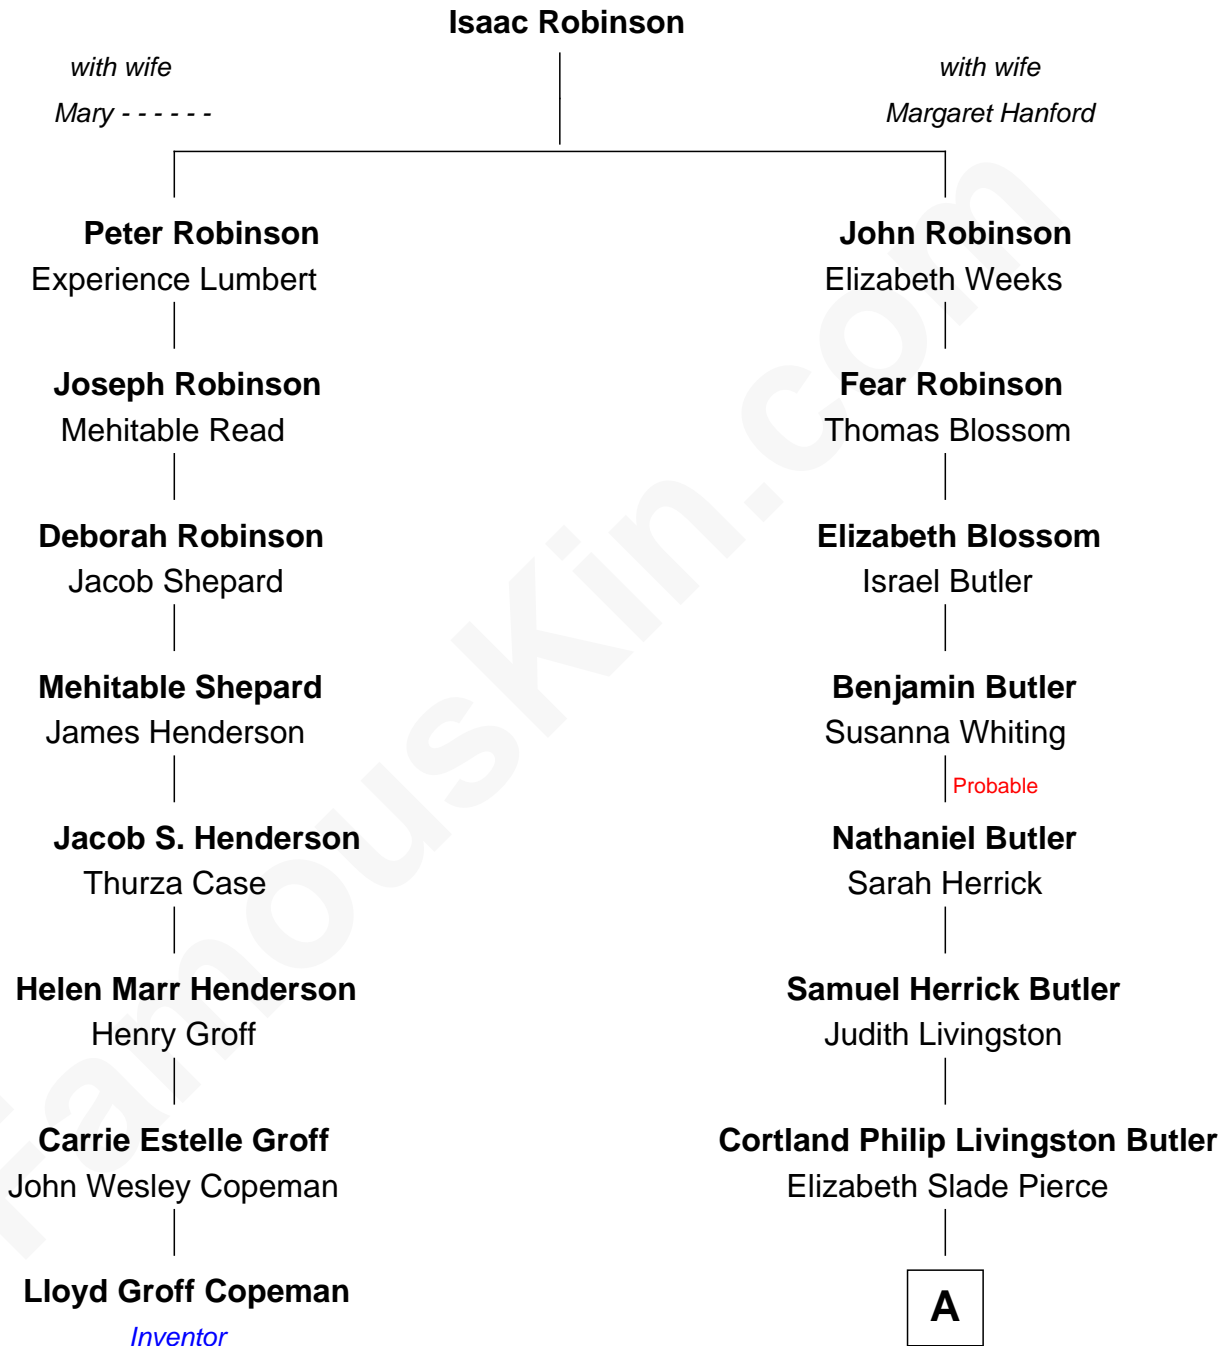

FamousKin.com
Relationship Chart of
Lloyd Groff Copeman
Inventor

7th cousin 4 times removed of

Billy Bush
TV Personality and Host

A

—
Mary Elizabeth Butler
Robert Emmet Sheldon

—
Flora Sheldon
Samuel Prescott Bush

—
Prescott Sheldon Bush
Dorothy Wear Walker

—
Jonathan James Bush
Josephine Colwell Bradley

—
Billy Bush
TV Personality and Host

FamousKin.com