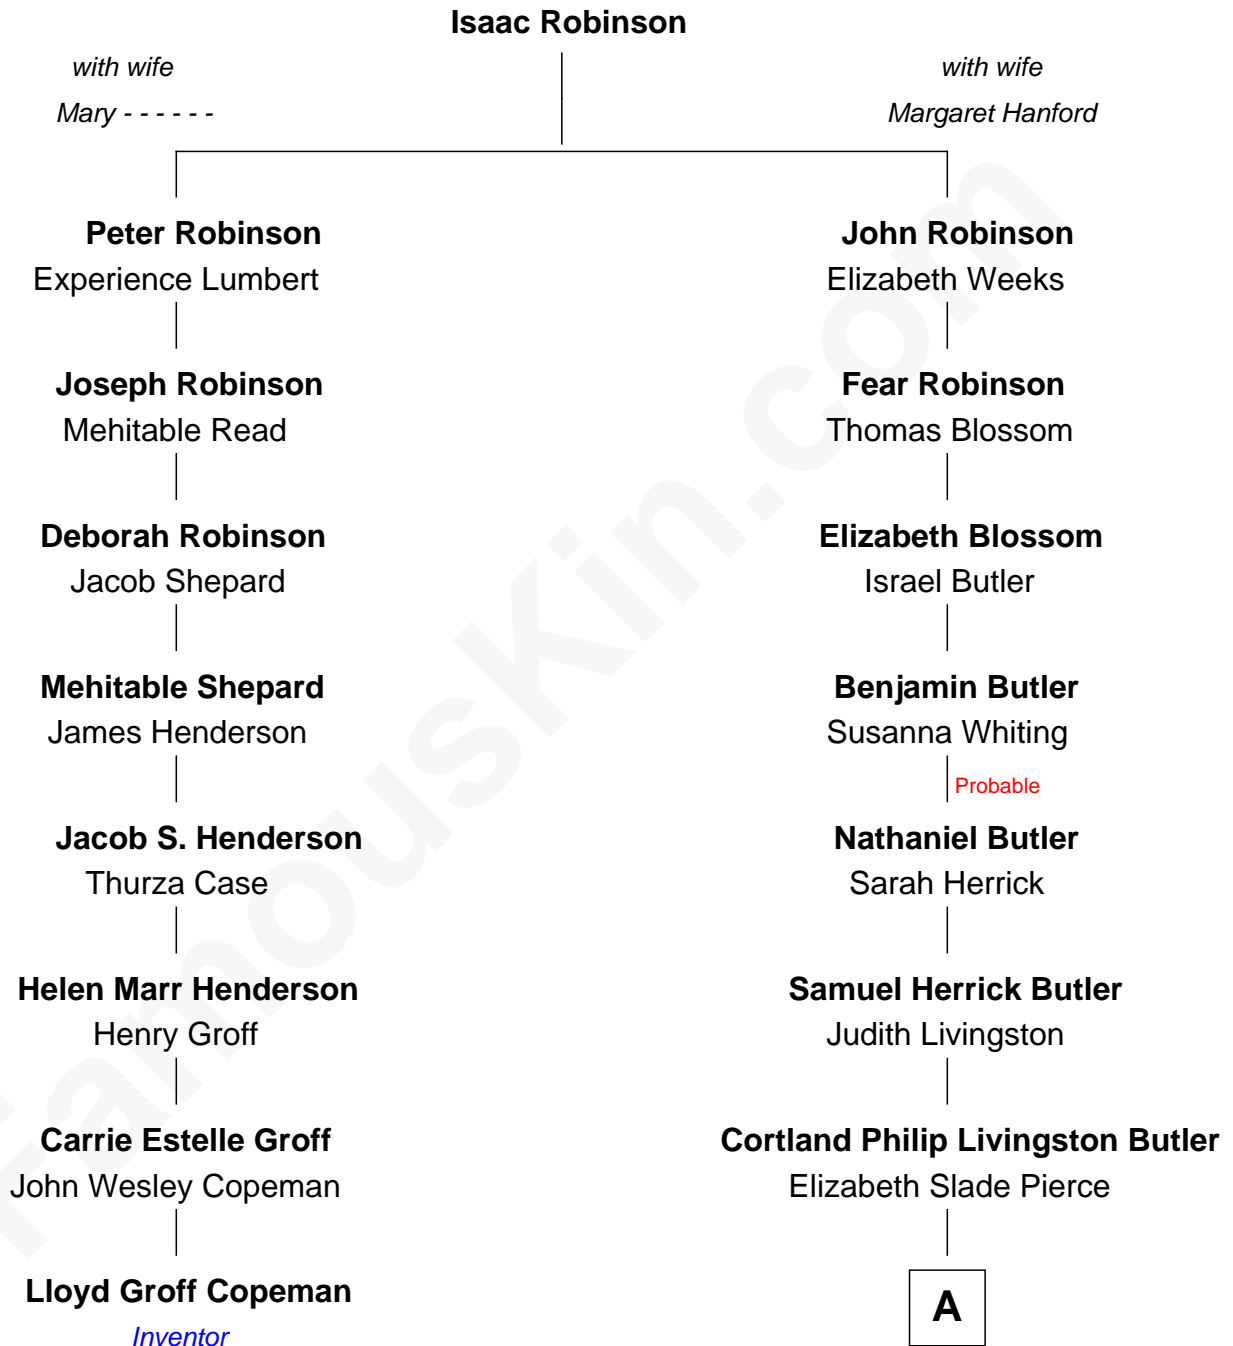

**FamousKin.com**  
**Relationship Chart of**  
**Lloyd Groff Copeman**  
*Inventor*

7th cousin 3 times removed of  
**George H. W. Bush**  
*41st U.S. President*

**A**

—  
**Mary Elizabeth Butler**  
Robert Emmet Sheldon

—  
**Flora Sheldon**  
Samuel Prescott Bush

—  
**Prescott Sheldon Bush**  
Dorothy Wear Walker

—  
**George H. W. Bush**  
*41st U.S. President*

FamousKin.com