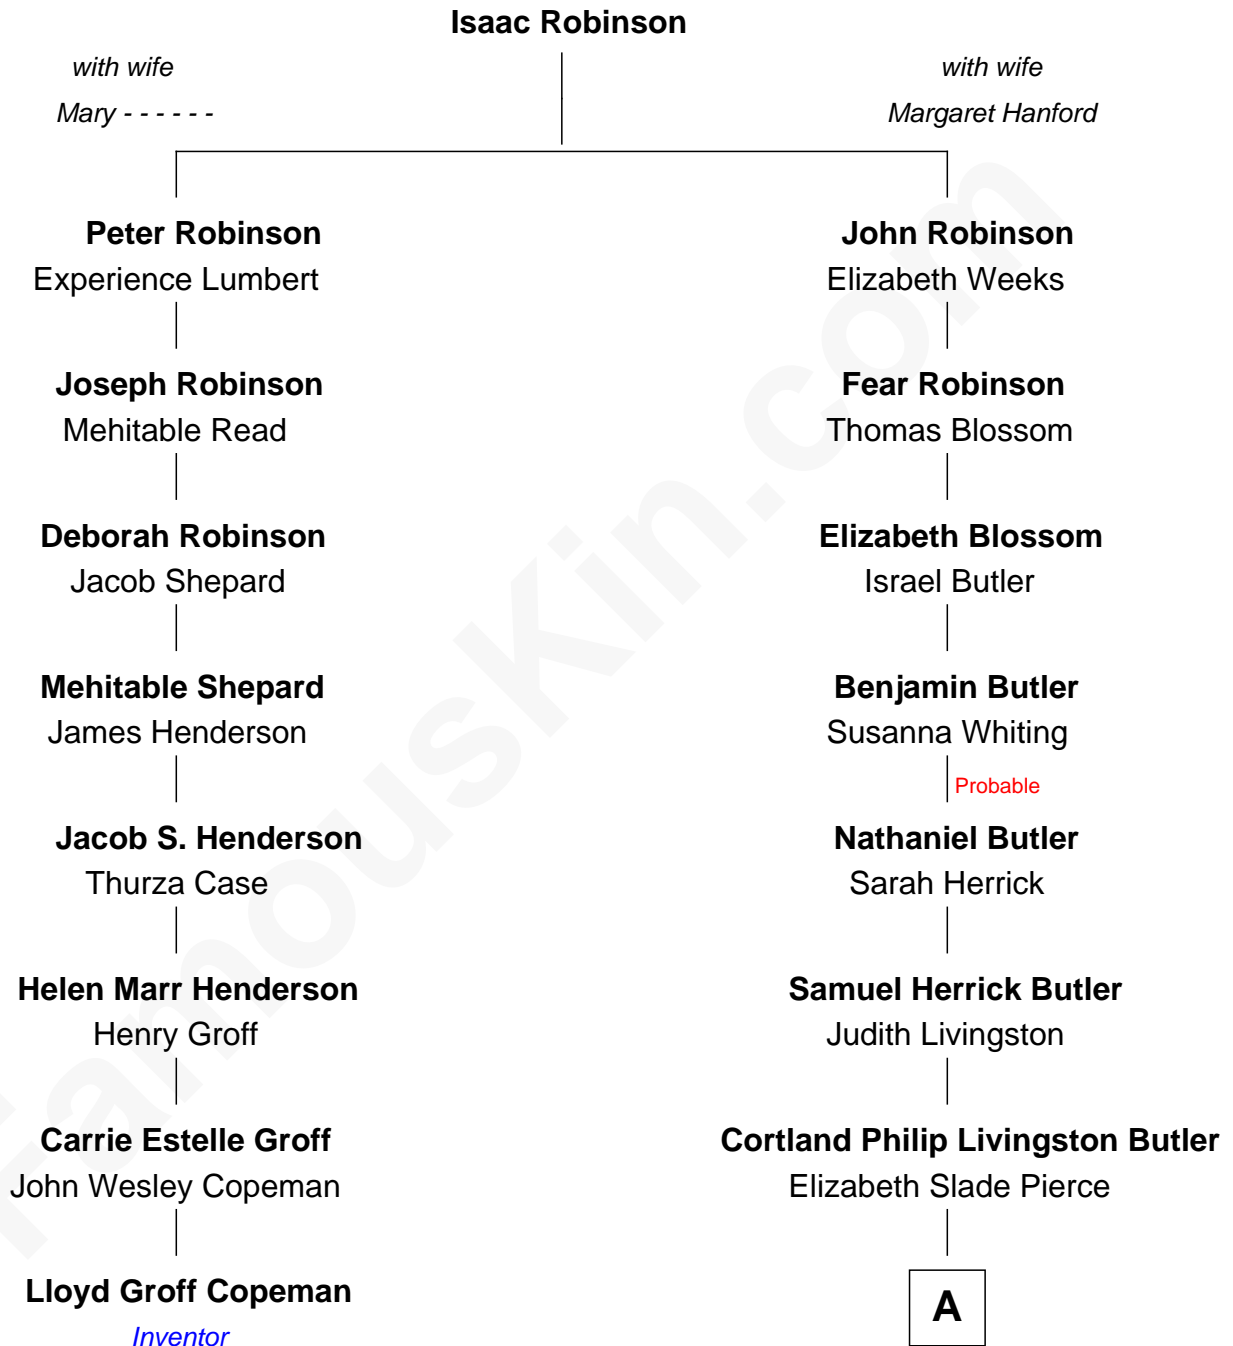

FamousKin.com
Relationship Chart of
Lloyd Groff Copeman
Inventor

7th cousin 4 times removed of
Jeb Bush
43rd Governor of Florida

A

—
Mary Elizabeth Butler
Robert Emmet Sheldon

—
Flora Sheldon
Samuel Prescott Bush

—
Prescott Sheldon Bush
Dorothy Wear Walker

—
George Herbert Walker Bush
Barbara Pierce

—
Jeb Bush
43rd Governor of Florida

FamousKin.com