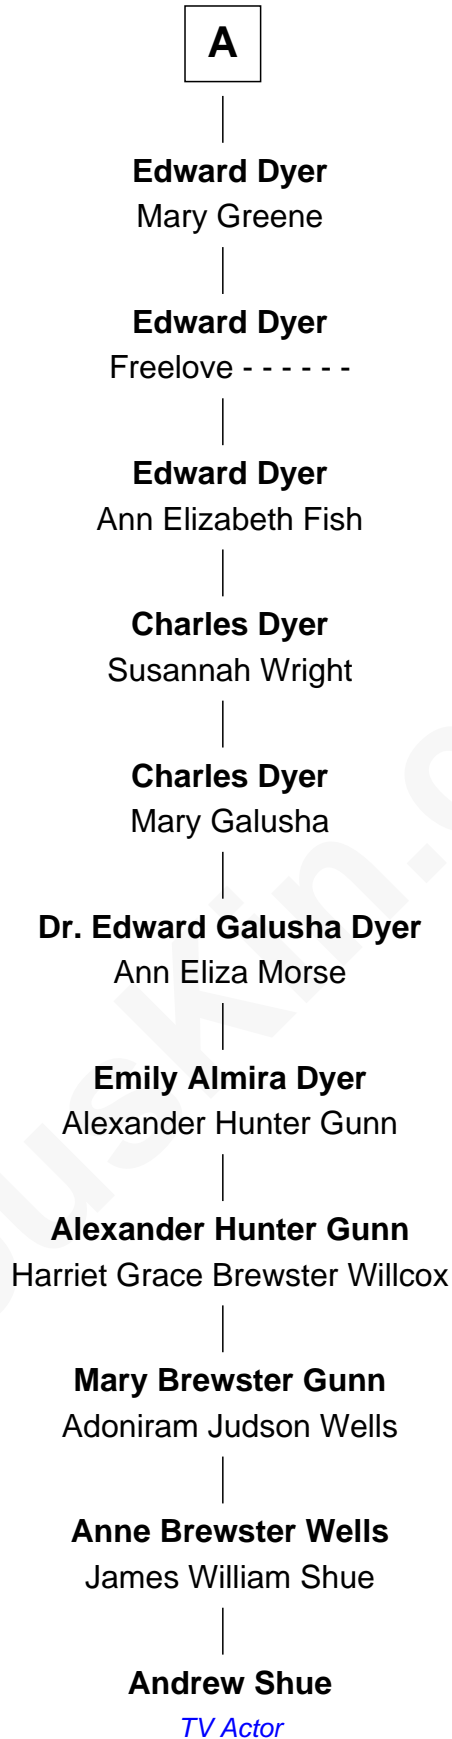

# FamousKin.com Relationship Chart of

**John Ayscough**

( - 1491)

16th Great-grandfather of

**Andrew Shue**

*TV Actor*

**John Ayscough**

Margaret Talboys

**Elizabeth Ayscough**

William Booth

**John Booth**

Anne Thimbleby

**Eleanor Booth**

Edward Hamby

**William Hamby**

Margaret Blewett

**Robert Hamby**

Elizabeth Arnold

**Katherine Hamby**

Edward Hutchinson

**Ann Hutchinson**

Samuel Dyer

**A**

Andrew Shue photo by [Alan Light](#) (CC BY 2.0)