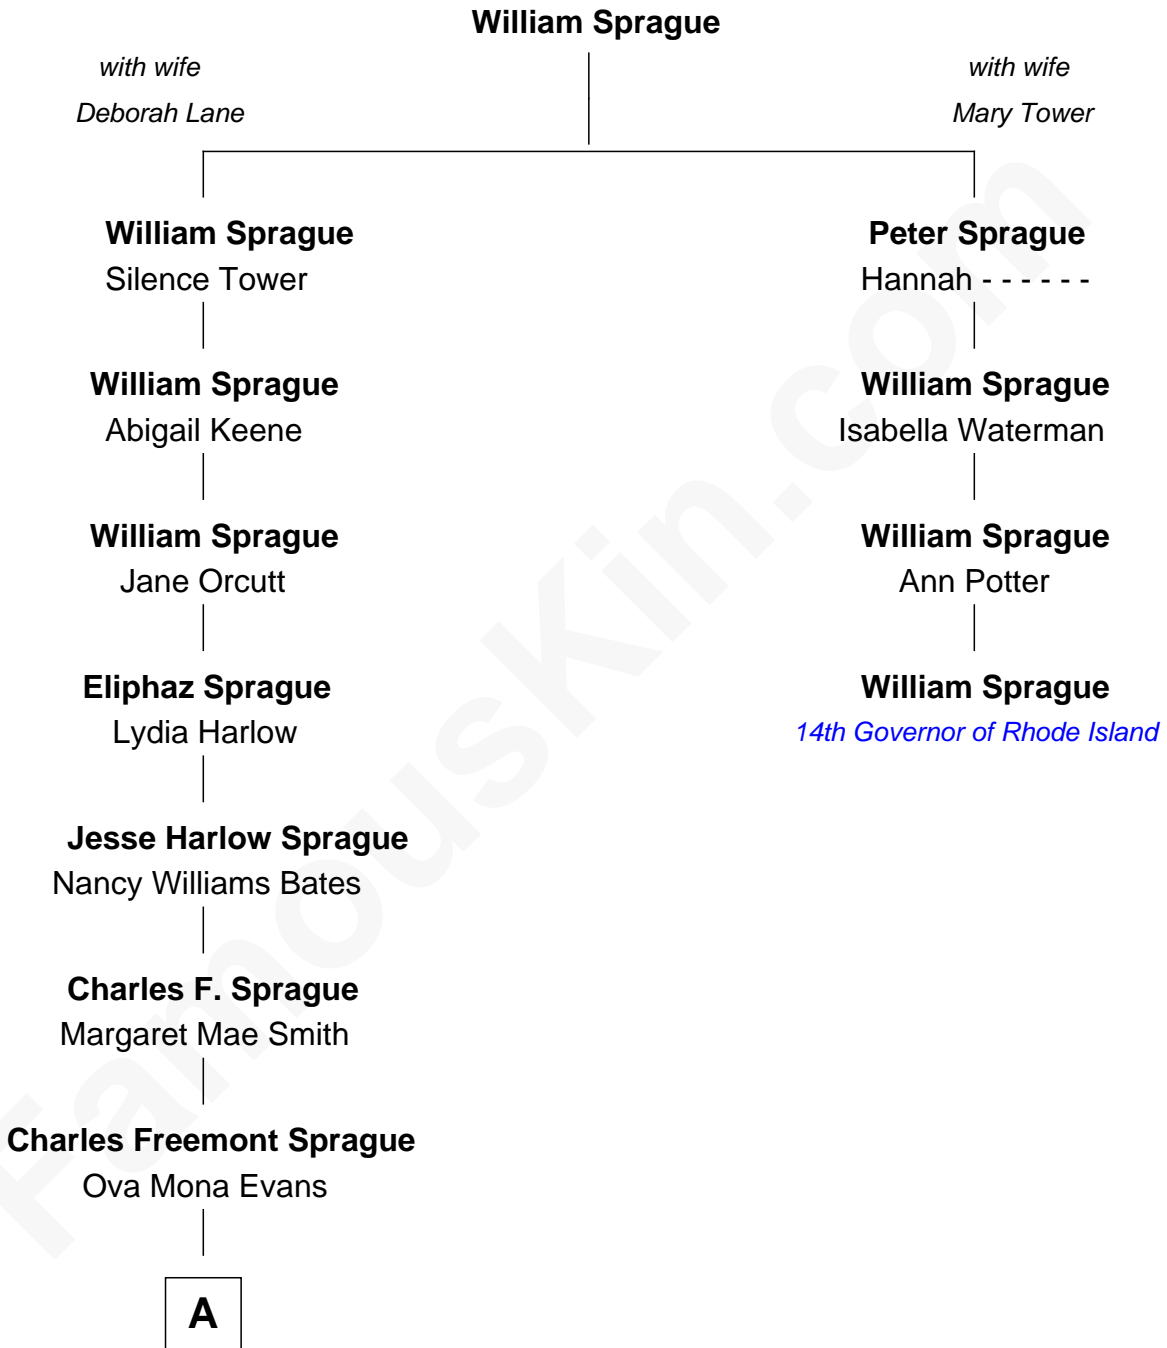

**FamousKin.com**  
**Relationship Chart of**  
**Sprague Grayden**  
*TV and Movie Actress*

**3rd cousin 5 times removed of**  
**William Sprague**  
*14th Governor of Rhode Island*

**A**

—  
**Lois Sprague**  
William Michael Grayden

—  
**Sprague Grayden**  
*TV and Movie Actress*

FamousKin.com