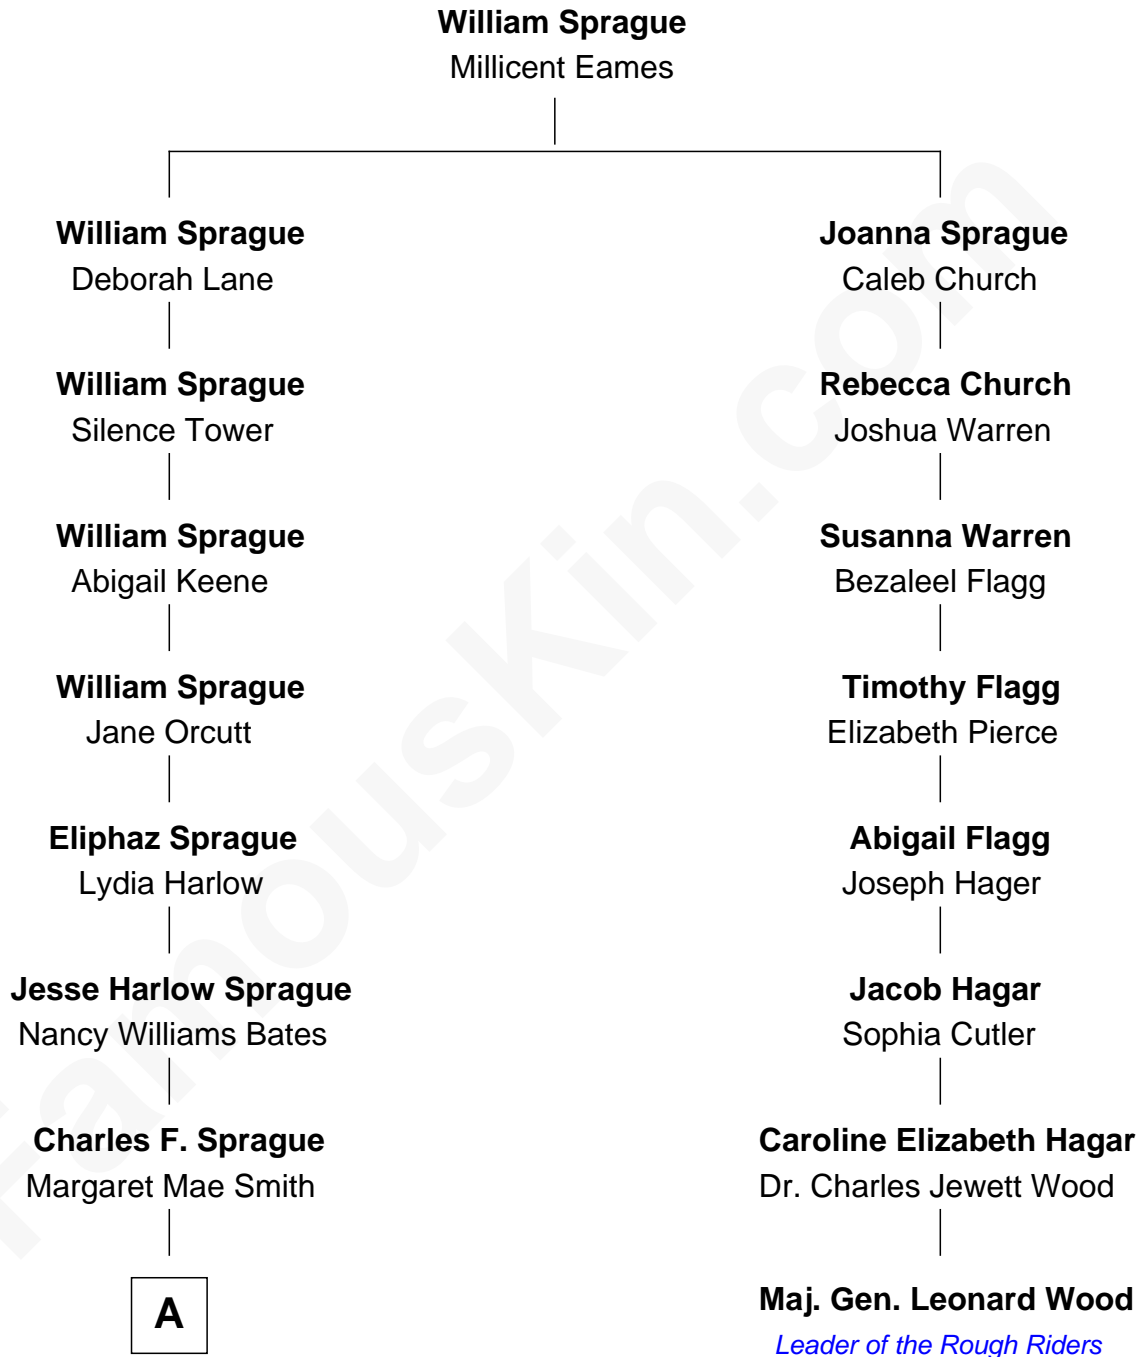

FamousKin.com
Relationship Chart of
Sprague Grayden
TV and Movie Actress

7th cousin 2 times removed of
Maj. Gen. Leonard Wood
Leader of the Rough Riders

A

—
Charles Freemont Sprague

Ova Mona Evans

—
Lois Sprague

William Michael Grayden

—
Sprague Grayden

TV and Movie Actress