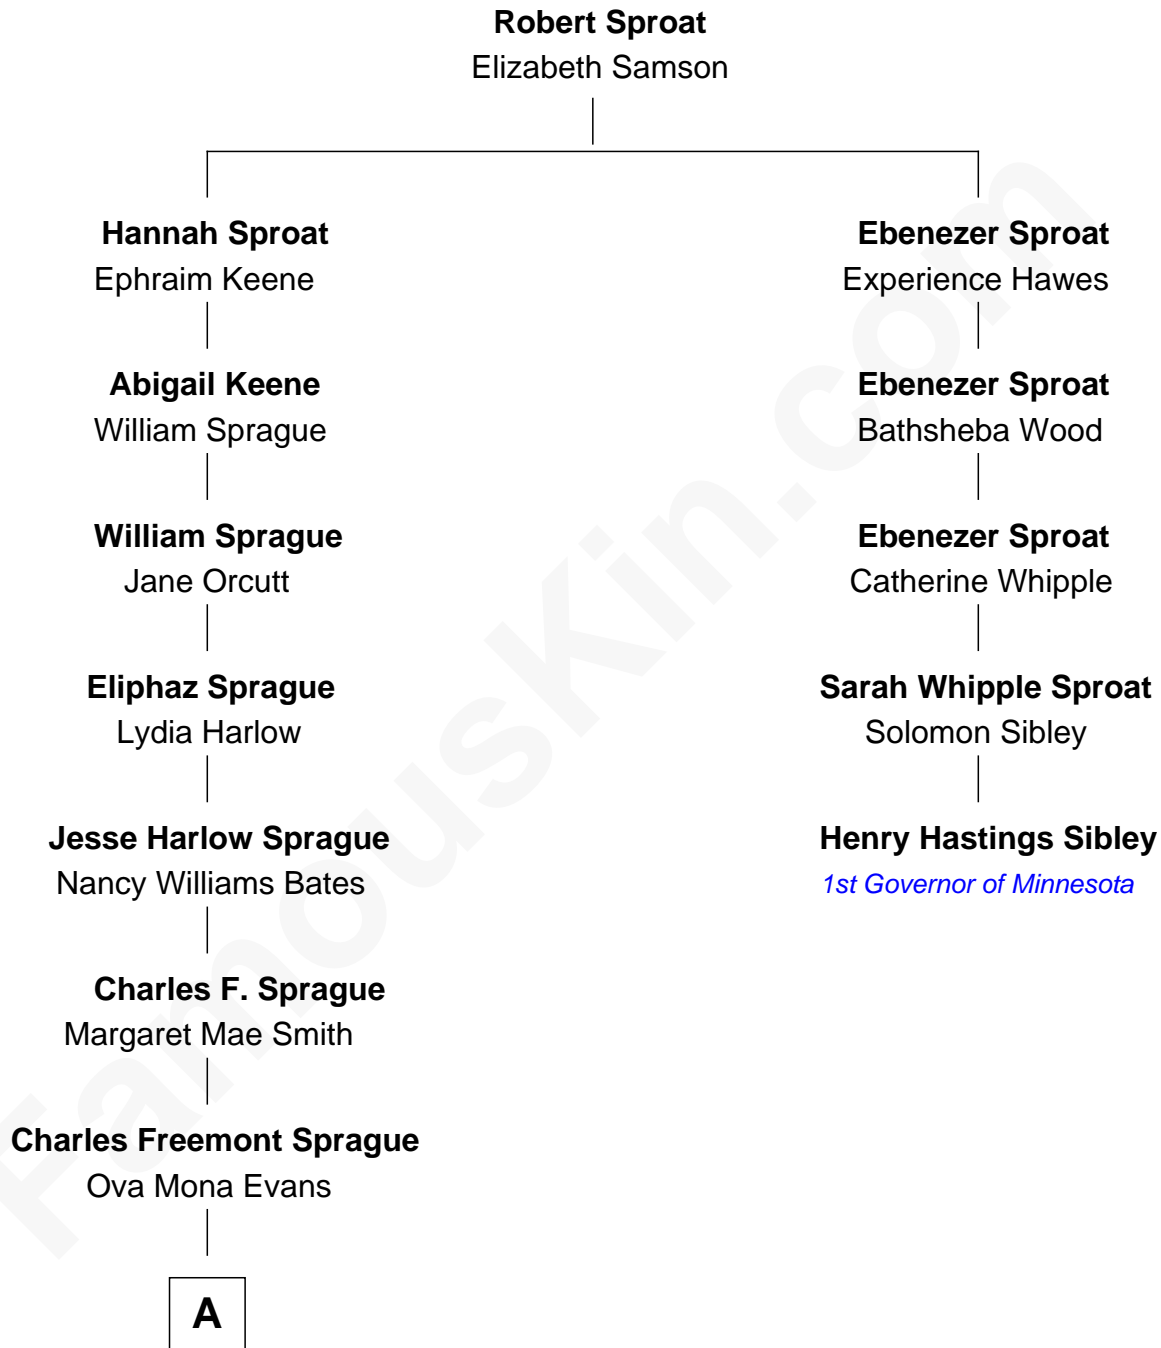

FamousKin.com
Relationship Chart of
Sprague Grayden
TV and Movie Actress

4th cousin 4 times removed of
Henry Hastings Sibley
1st Governor of Minnesota

A

Lois Sprague
William Michael Grayden

Sprague Grayden
TV and Movie Actress

FamousKin.com