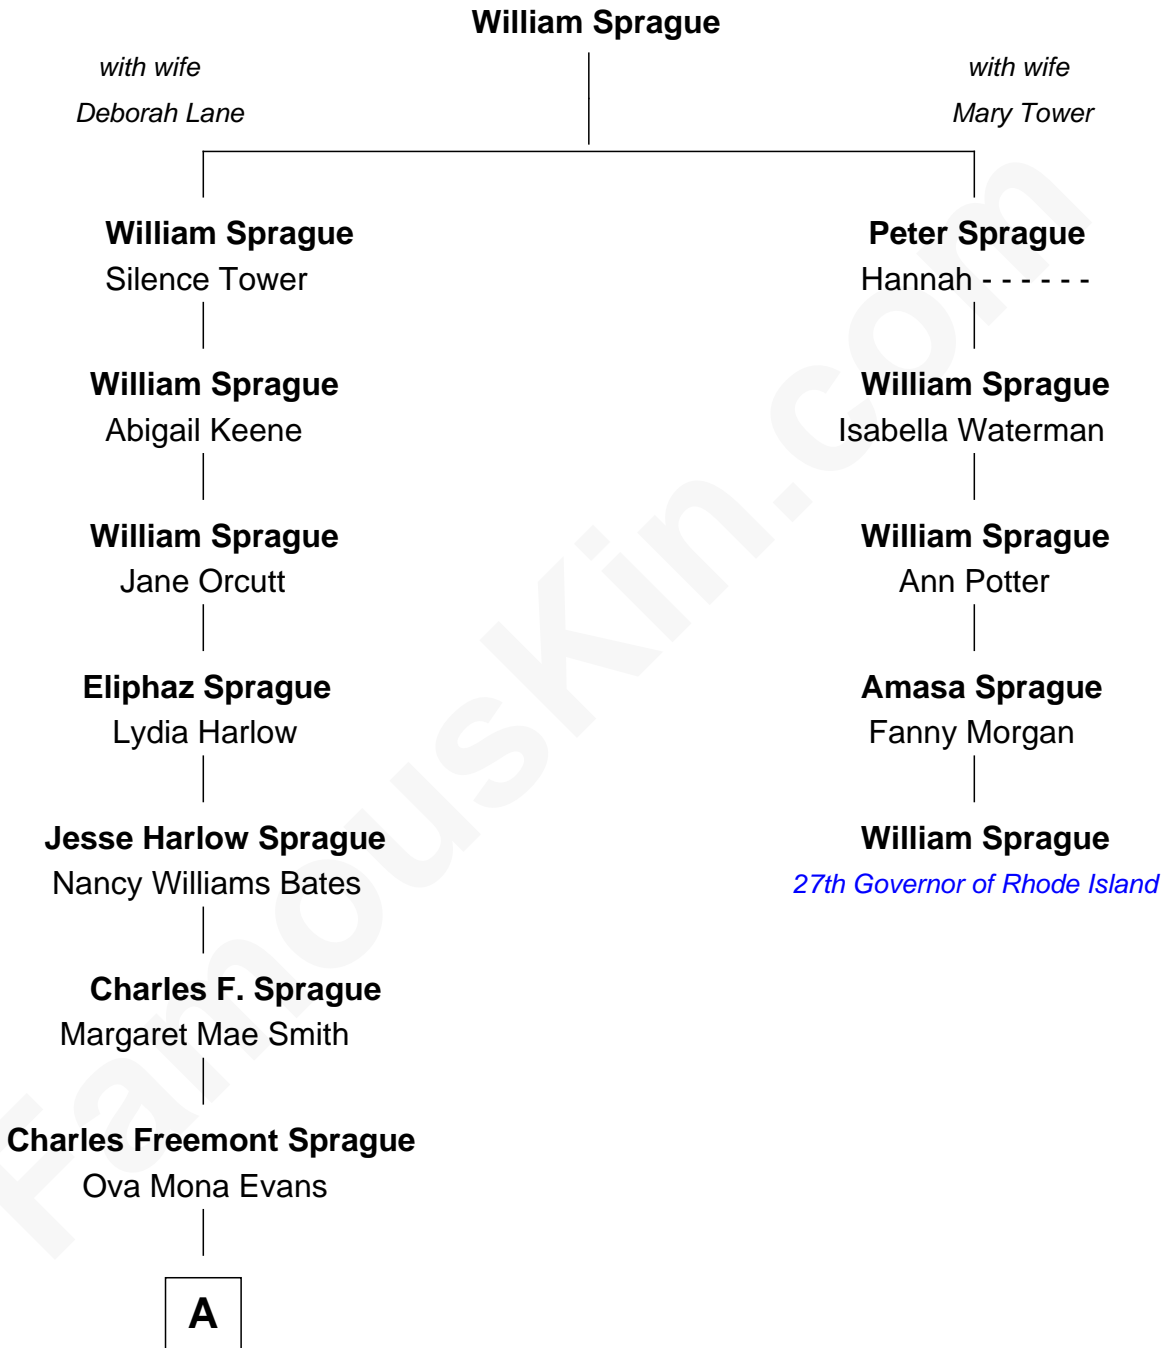

FamousKin.com

Relationship Chart of

Sprague Grayden

TV and Movie Actress

4th cousin 4 times removed of

William Sprague

27th Governor of Rhode Island

A

Lois Sprague
William Michael Grayden

Sprague Grayden
TV and Movie Actress

FamousKin.com