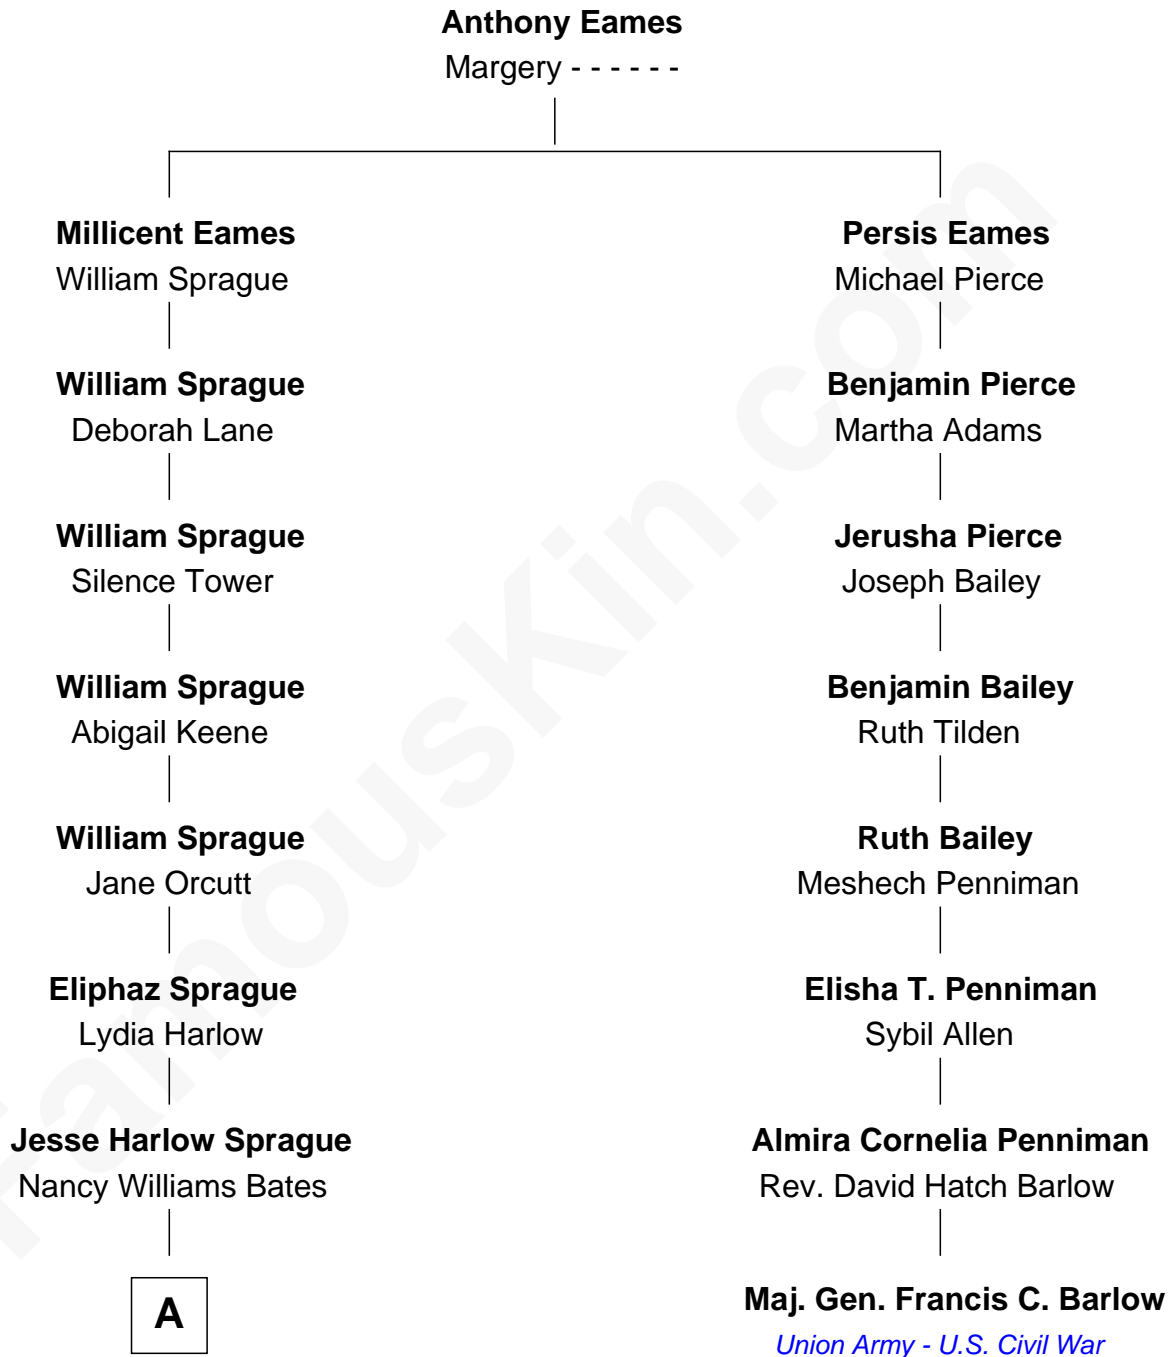

**FamousKin.com**  
**Relationship Chart of**  
**Sprague Grayden**  
*TV and Movie Actress*

7th cousin 3 times removed of  
**Maj. Gen. Francis C. Barlow**  
*Union Army - U.S. Civil War*

**A**

Charles F. Sprague  
Margaret Mae Smith

Charles Freemont Sprague  
Ova Mona Evans

Lois Sprague  
William Michael Grayden

Sprague Grayden  
*TV and Movie Actress*