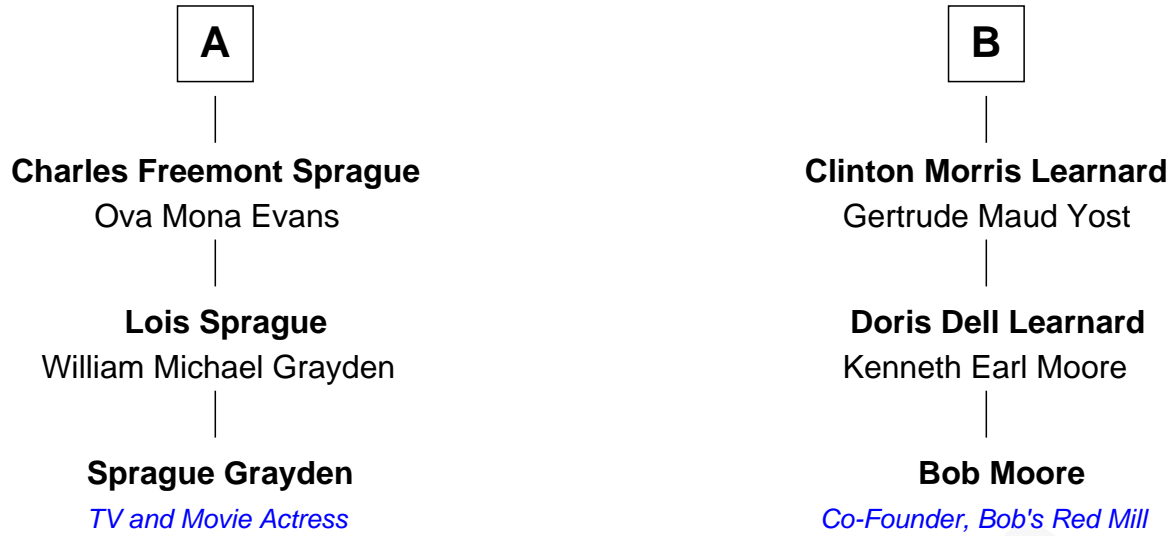

FamousKin.com Relationship Chart of

Sprague Grayden

TV and Movie Actress

9th cousin of

Bob Moore

Co-Founder, Bob's Red Mill

Henry Samson

Anne Plummer

Eliphaz Sprague

Lydia Harlow

Jesse Harlow Sprague

Nancy Williams Bates

Charles F. Sprague

Margaret Mae Smith

A

James Samson

Hannah - - - - -

James Samson

Ruth Sawyer

Penelope Samson

David Lawson

Ruth Lawson

Moses Learned

David Learned

Azubah Fairbanks

James Learnard

Elizabeth Pawson

Daniel Francis Learnard

Violette Fox

B

FamousKin.com