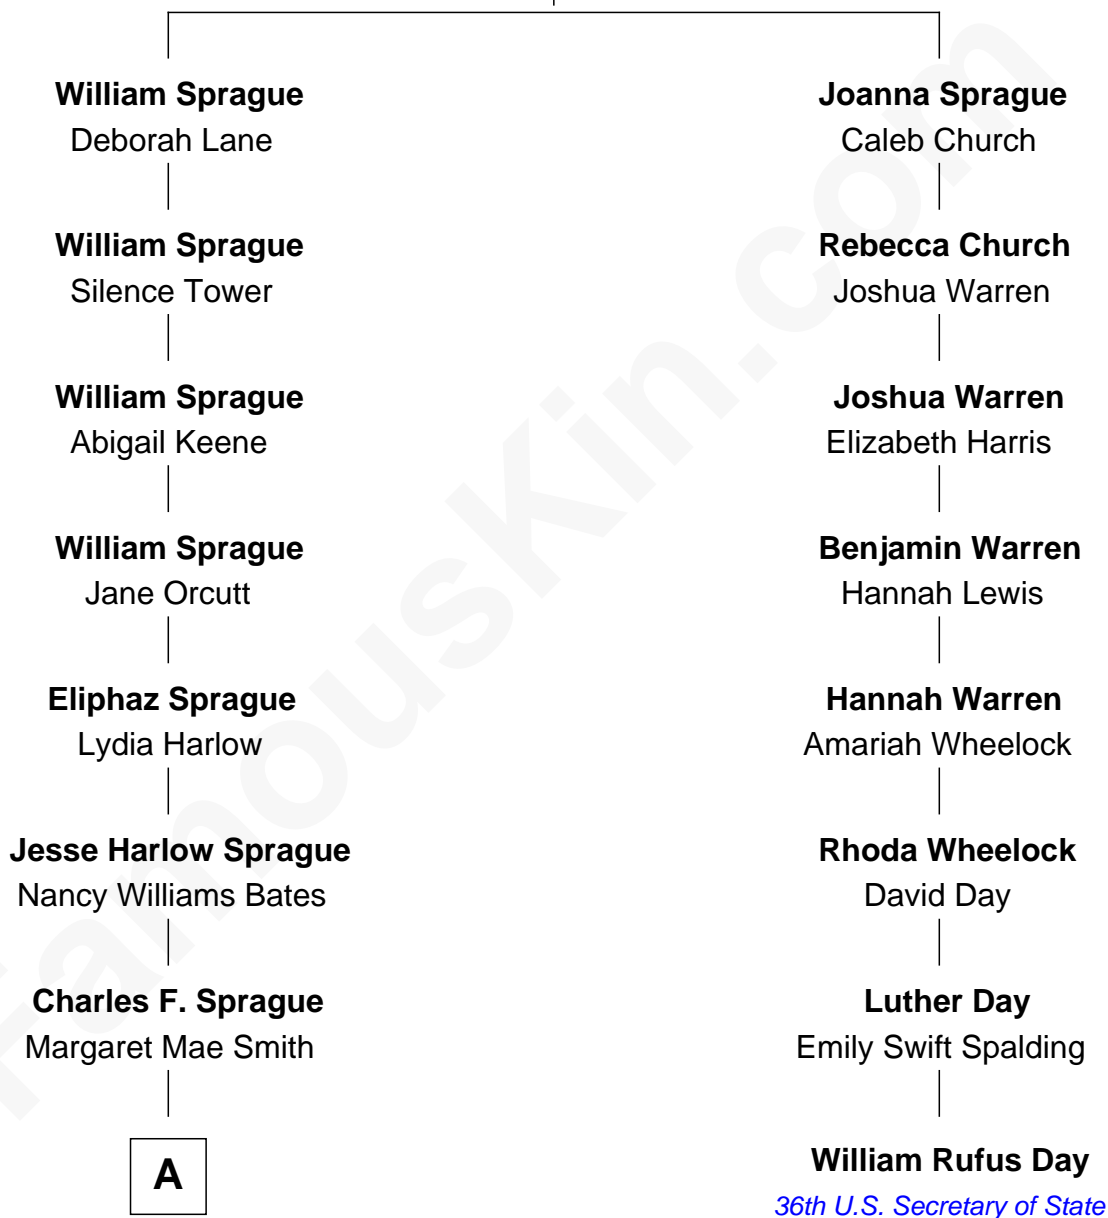

FamousKin.com
Relationship Chart of
Sprague Grayden

TV and Movie Actress

7th cousin 2 times removed of

William Rufus Day

36th U.S. Secretary of State

William Sprague
 Millicent Eames

A

Charles Freemont Sprague

Ova Mona Evans

Lois Sprague

William Michael Grayden

Sprague Grayden

TV and Movie Actress

FamousKin.com