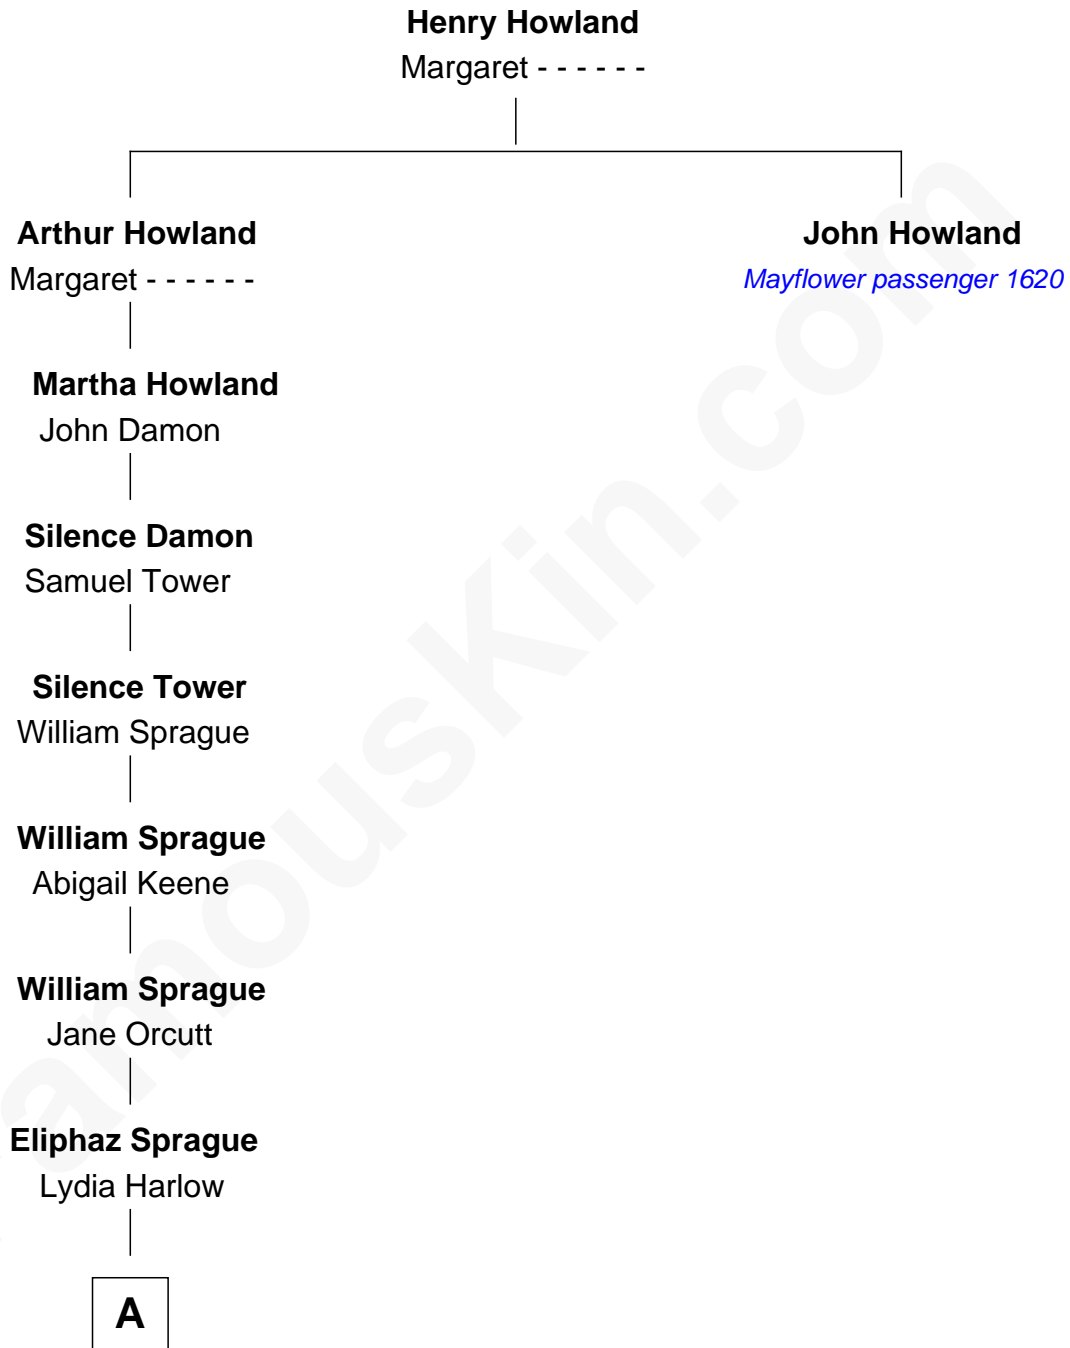

FamousKin.com Relationship Chart of

Sprague Grayden

TV and Movie Actress

9th great-grandniece of

John Howland

(c1598 - 1672/3) Mayflower passenger 1620

MAYFLOWER

A

—
Jesse Harlow Sprague

Nancy Williams Bates

—
Charles F. Sprague

Margaret Mae Smith

—
Charles Freemont Sprague

Ova Mona Evans

—
Lois Sprague

William Michael Grayden