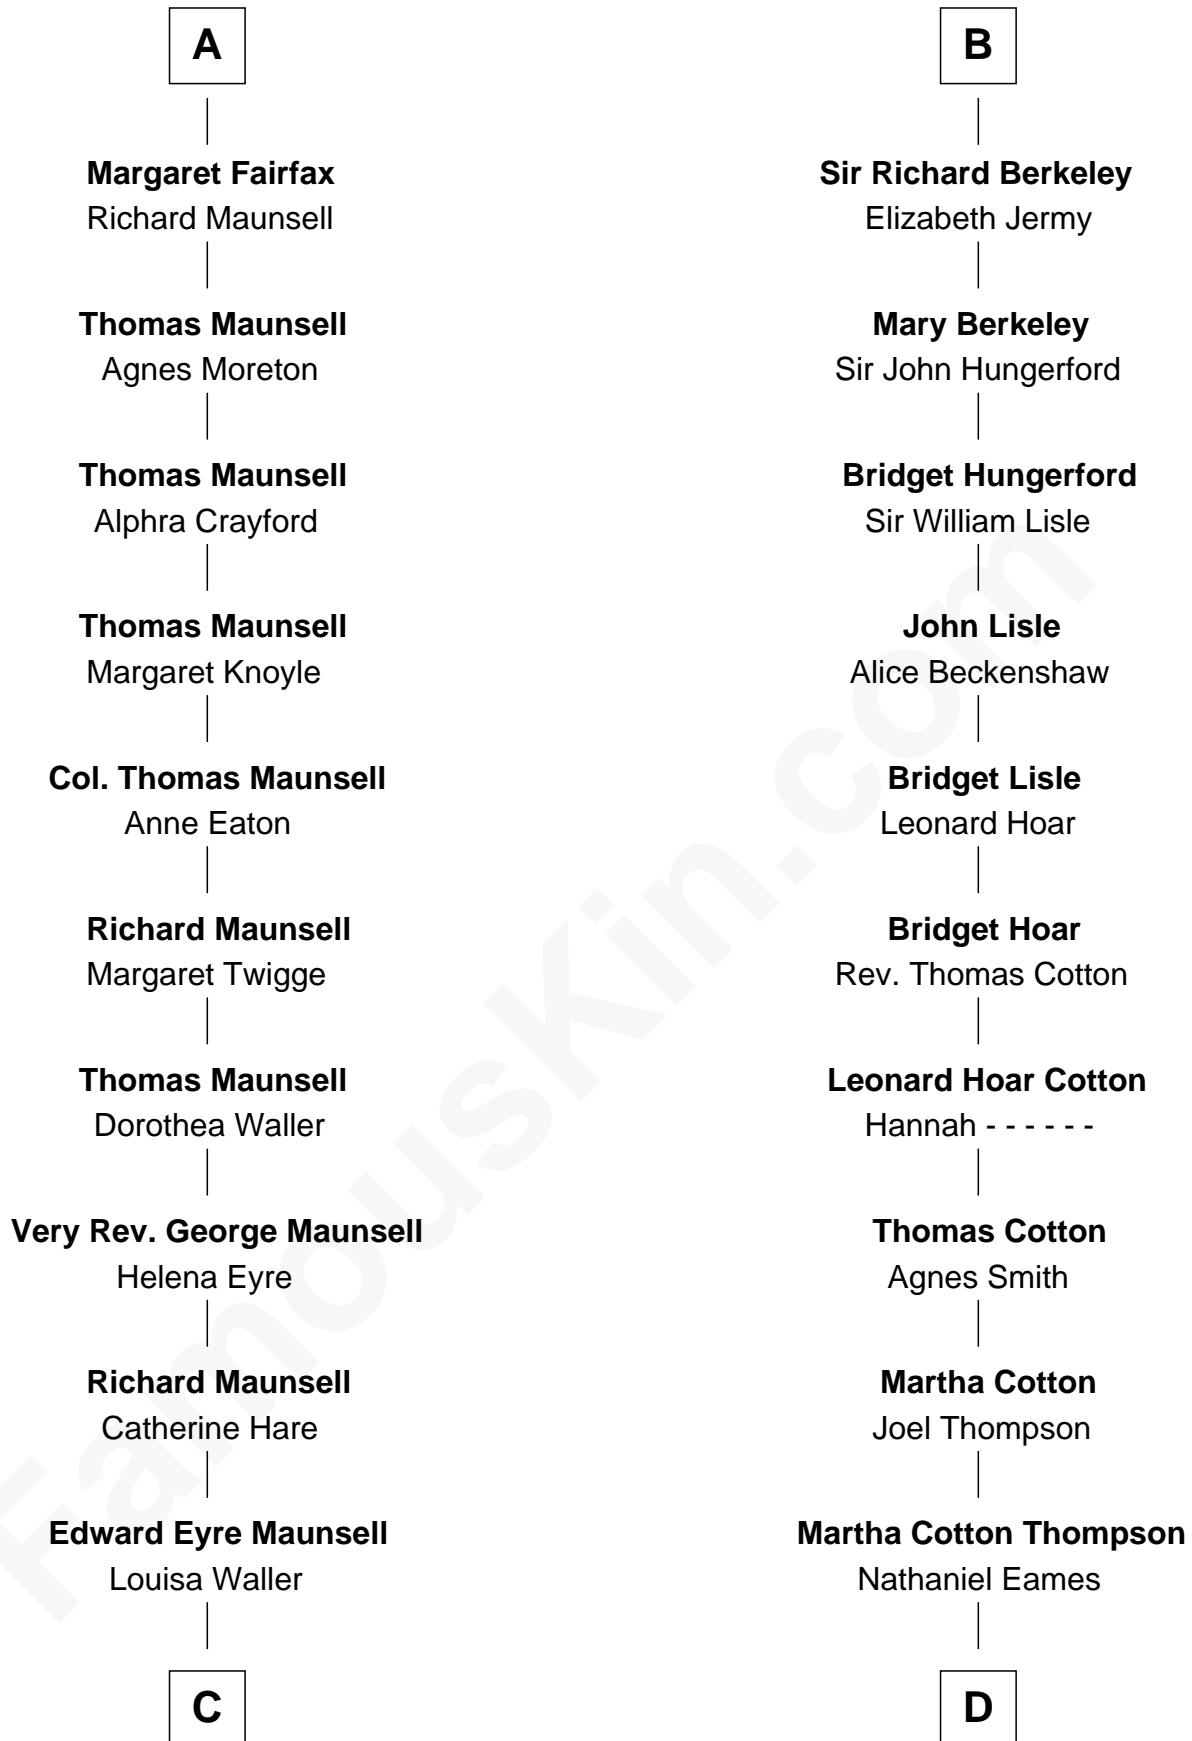

FamousKin.com
Relationship Chart of
Phoebe Waller-Bridge
Theatre, TV and Movie Actress

18th cousin 3 times removed of

Emma Eames
Opera Singer

C

Florence Catherine Maunsell

Rev. Theodosius Cotterell Henry Ward-Boughton-Leigh