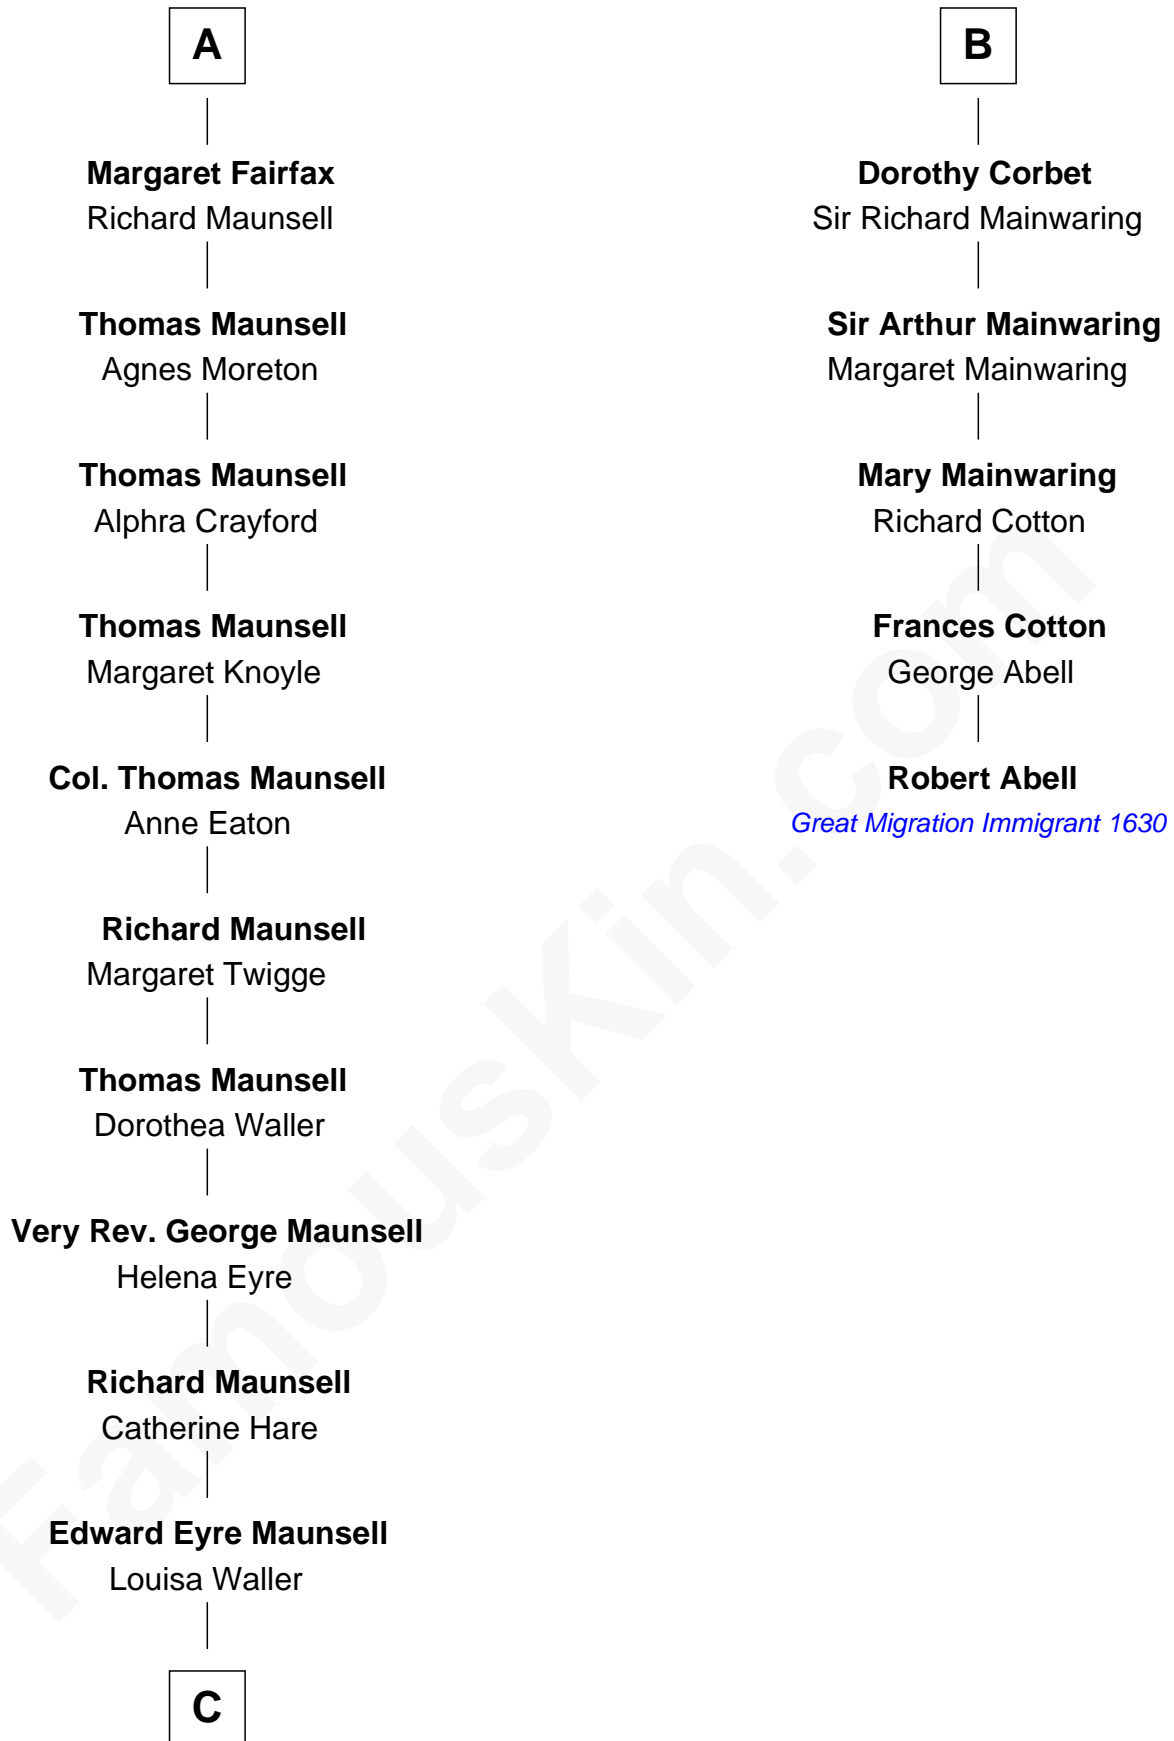

FamousKin.com

Relationship Chart of

Phoebe Waller-Bridge

Theatre, TV and Movie Actress

11th cousin 10 times removed of

Robert Abell

(c1605 - 1663) Great Migration Immigrant 1630

C