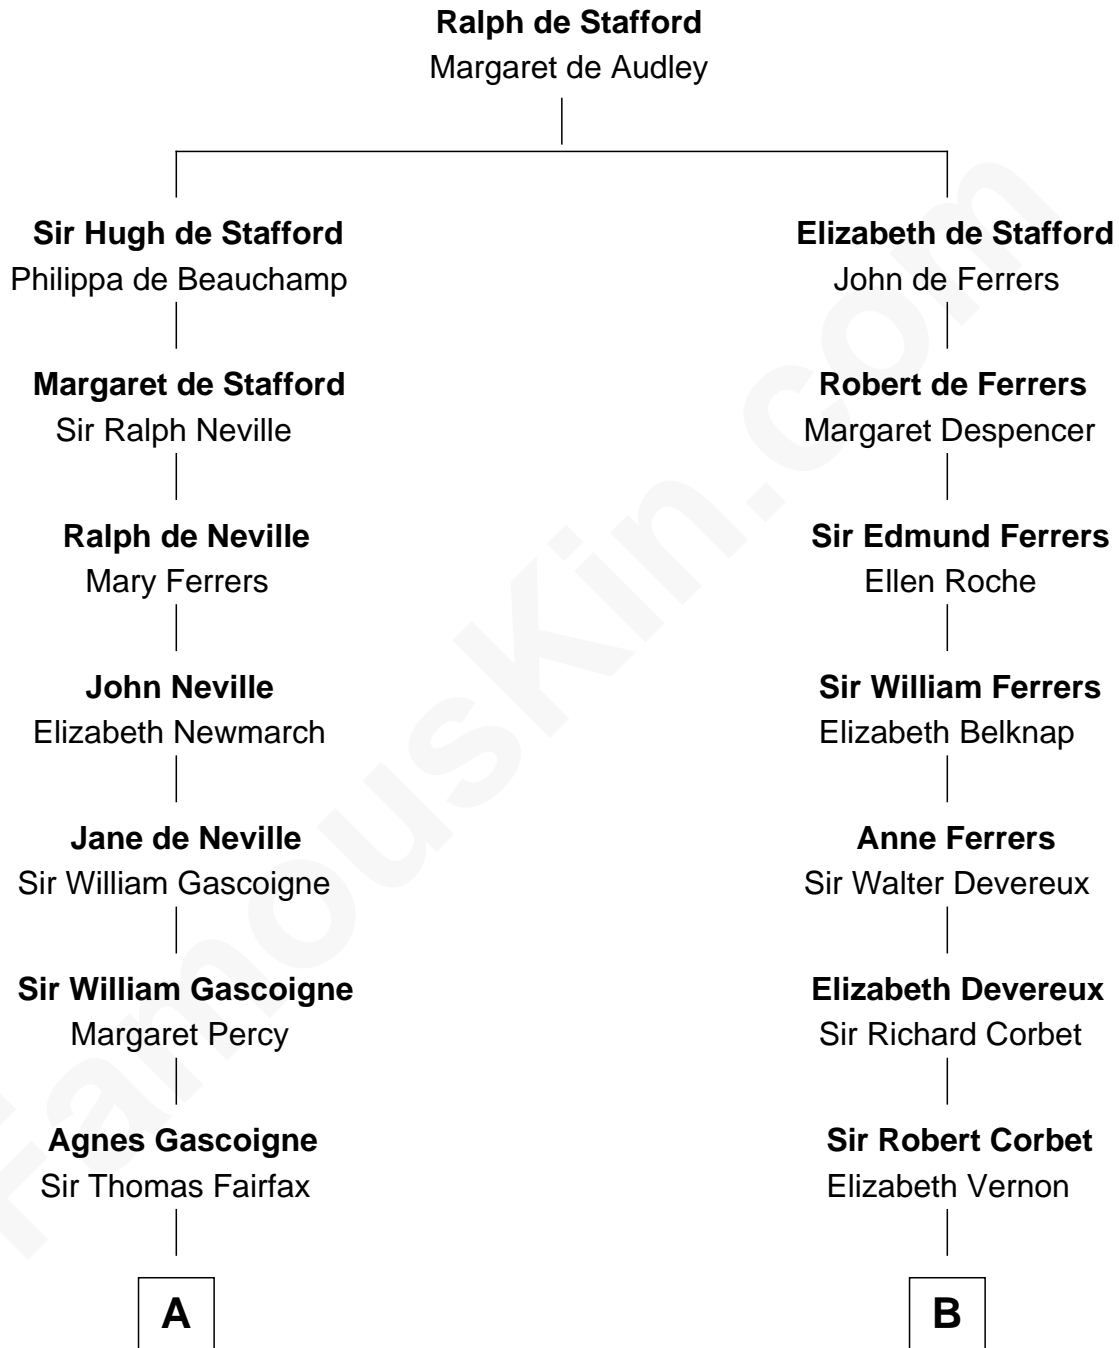

FamousKin.com

Relationship Chart of

Phoebe Waller-Bridge

Theatre, TV and Movie Actress

11th cousin 10 times removed of

Robert Abell

(c1605 - 1663) Great Migration Immigrant 1630

C