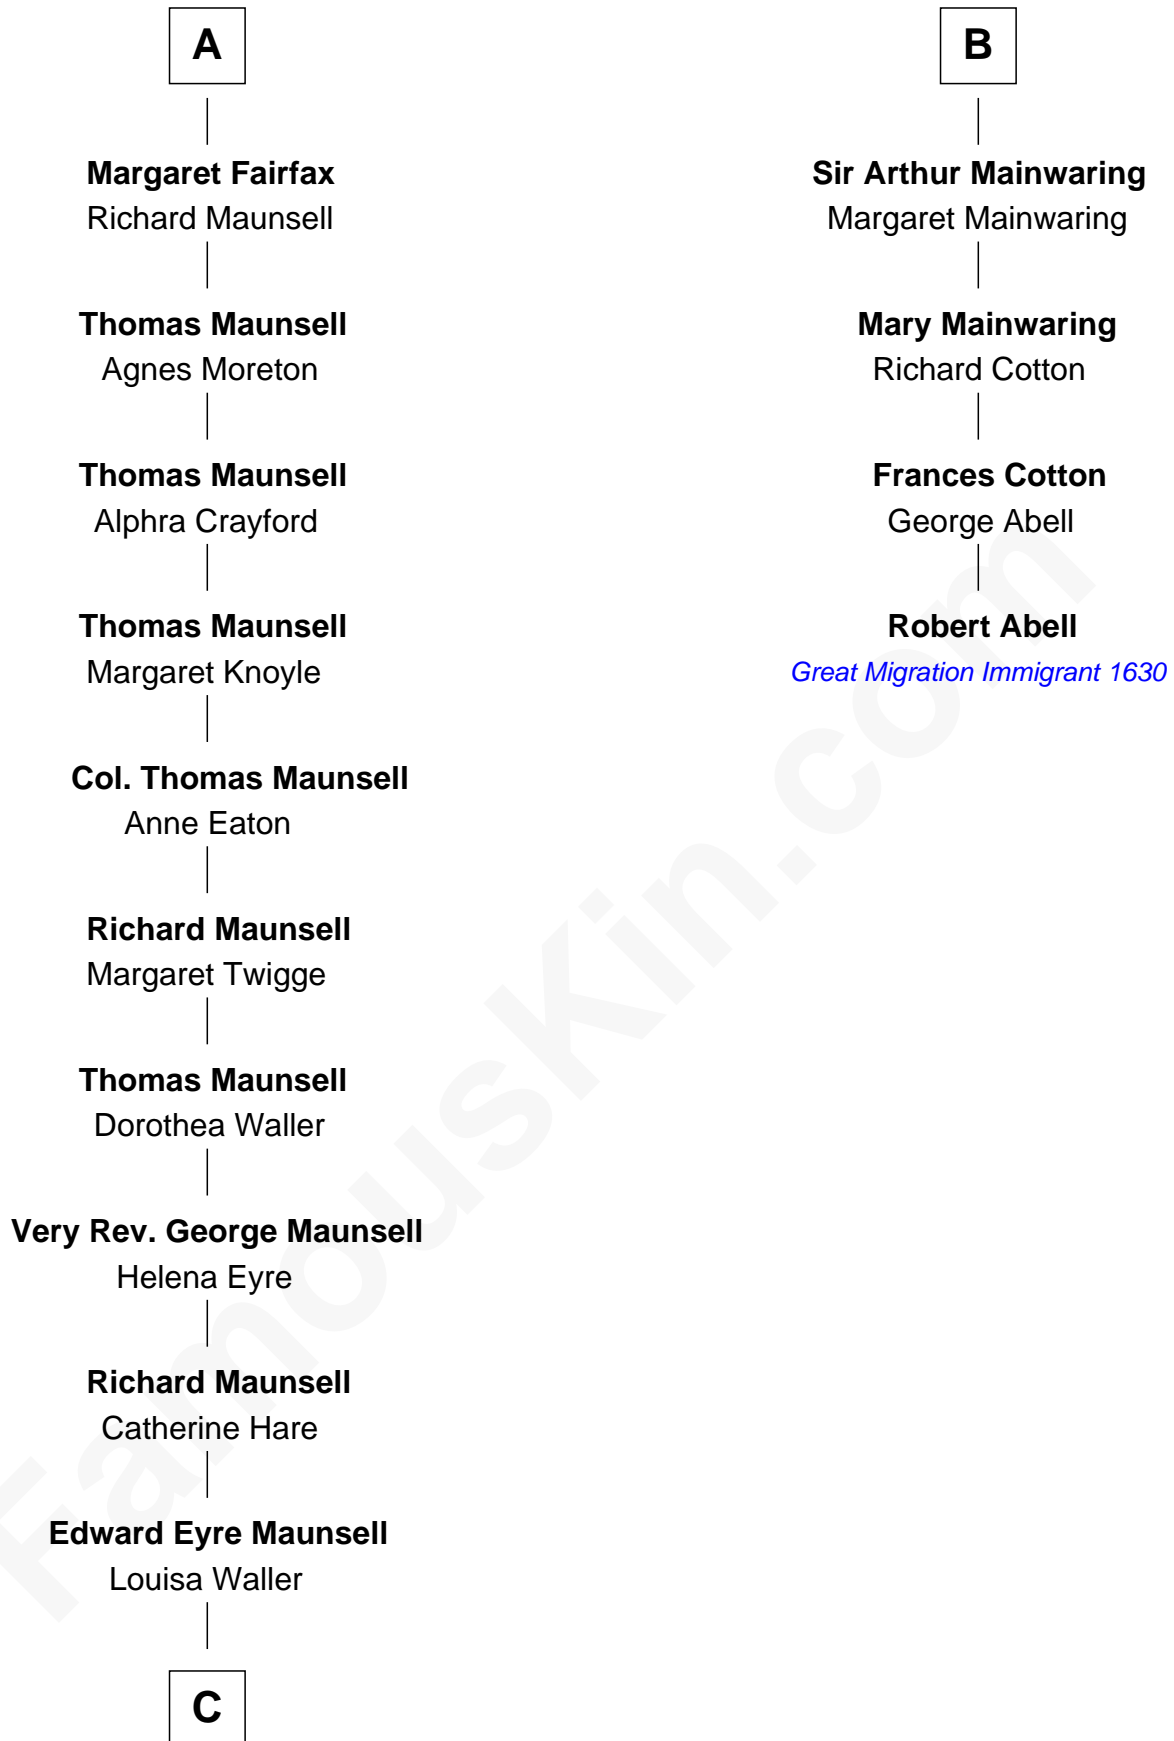

## Relationship Chart of

### Phoebe Waller-Bridge

Theatre, TV and Movie Actress

10th cousin 11 times removed of

**Robert Abell**

(c1605 - 1663) Great Migration Immigrant 1630

**C**

**Florence Catherine Maunsell**

Rev. Theodosius Cotterell Henry Ward-Boughton-Leigh