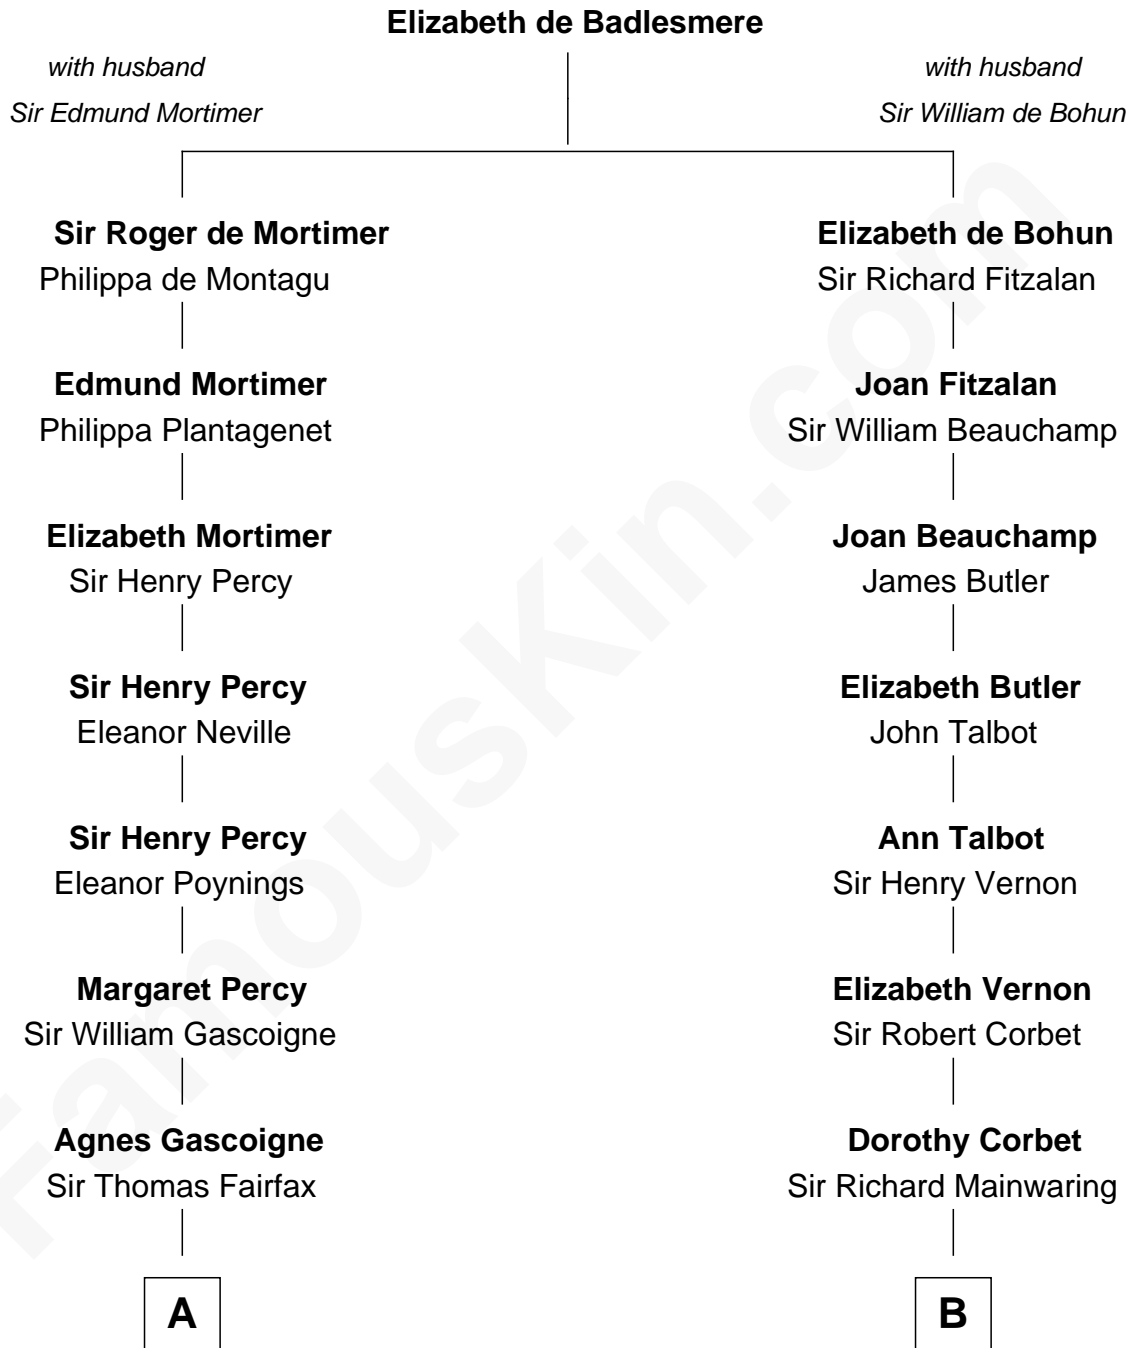

## Relationship Chart of

### Phoebe Waller-Bridge

Theatre, TV and Movie Actress

10th cousin 11 times removed of

**Robert Abell**

(c1605 - 1663) Great Migration Immigrant 1630

**C**

**Florence Catherine Maunsell**

Rev. Theodosius Cotterell Henry Ward-Boughton-Leigh