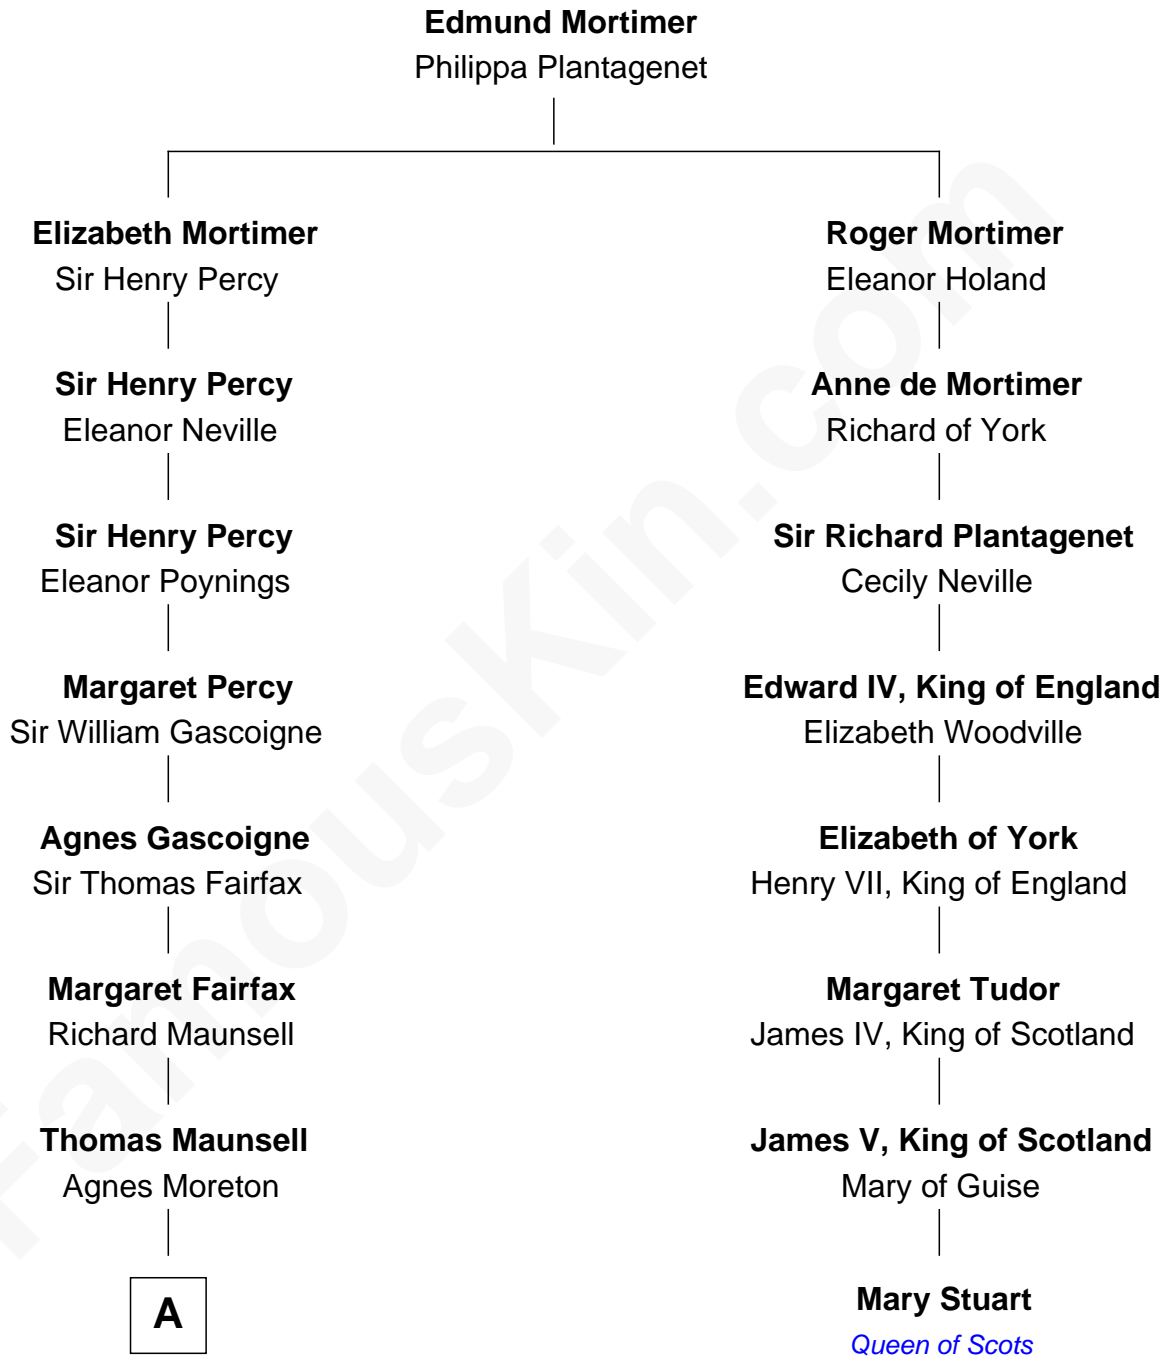

FamousKin.com

Relationship Chart of

Phoebe Waller-Bridge

Theatre, TV and Movie Actress

7th cousin 12 times removed of

Mary Stuart

Queen of Scots

A