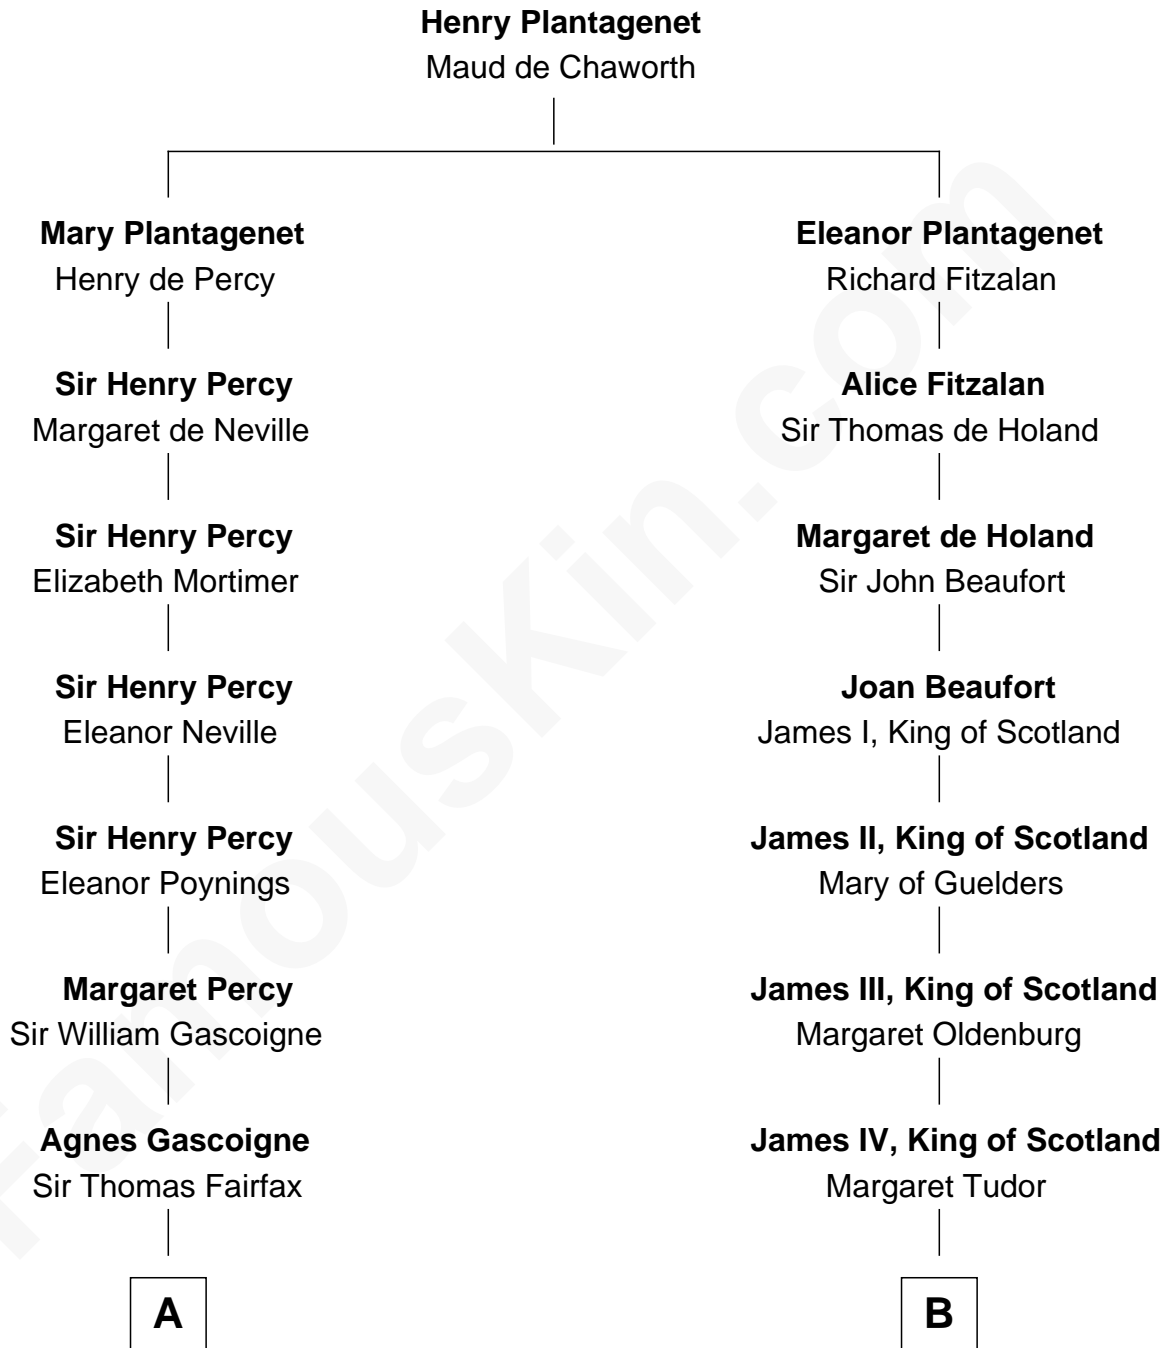

## Relationship Chart of

### Phoebe Waller-Bridge

Theatre, TV and Movie Actress

8th cousin 13 times removed of

**Mary Stuart**

Queen of Scots

C

**Florence Catherine Maunsell**

Rev. Theodosius Cotterell Henry Ward-Boughton-Leigh