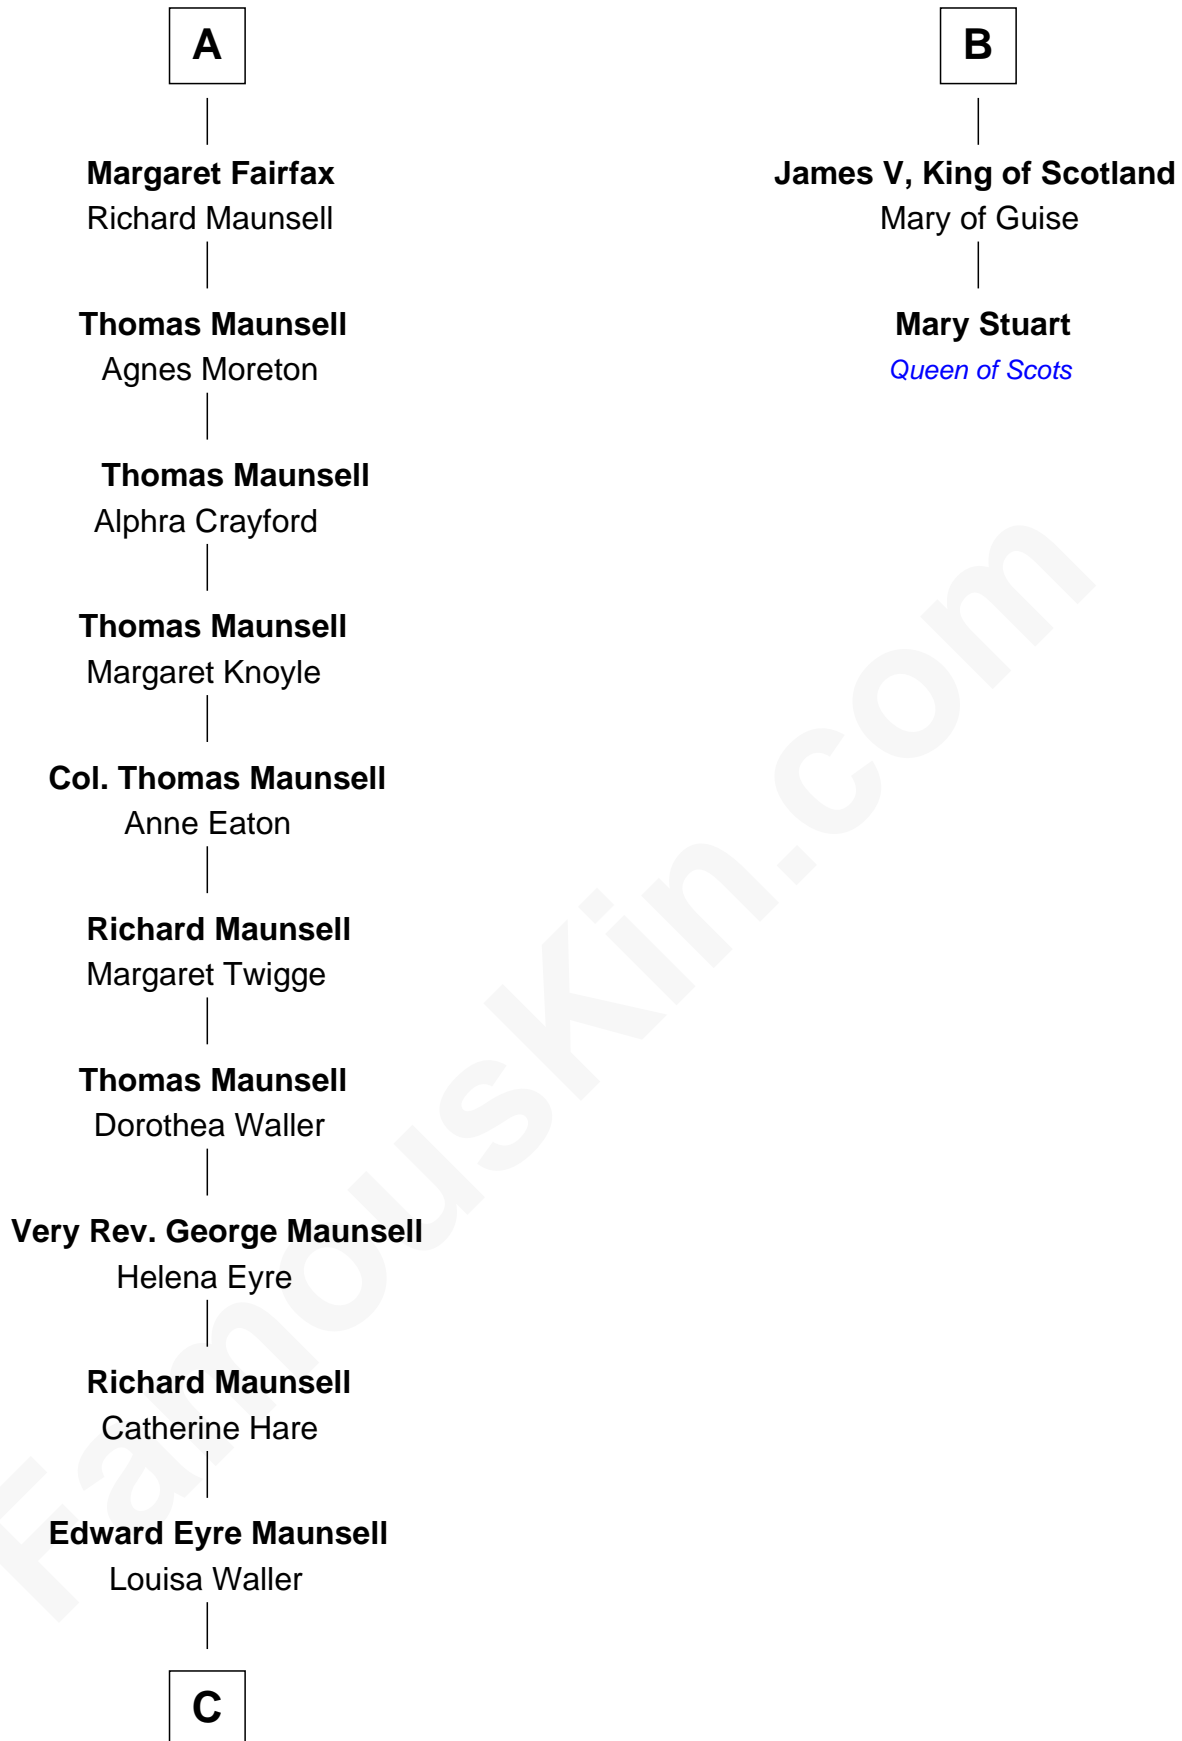

## Relationship Chart of

### Phoebe Waller-Bridge

Theatre, TV and Movie Actress

8th cousin 13 times removed of

**Mary Stuart**

Queen of Scots

C

**Florence Catherine Maunsell**

Rev. Theodosius Cotterell Henry Ward-Boughton-Leigh