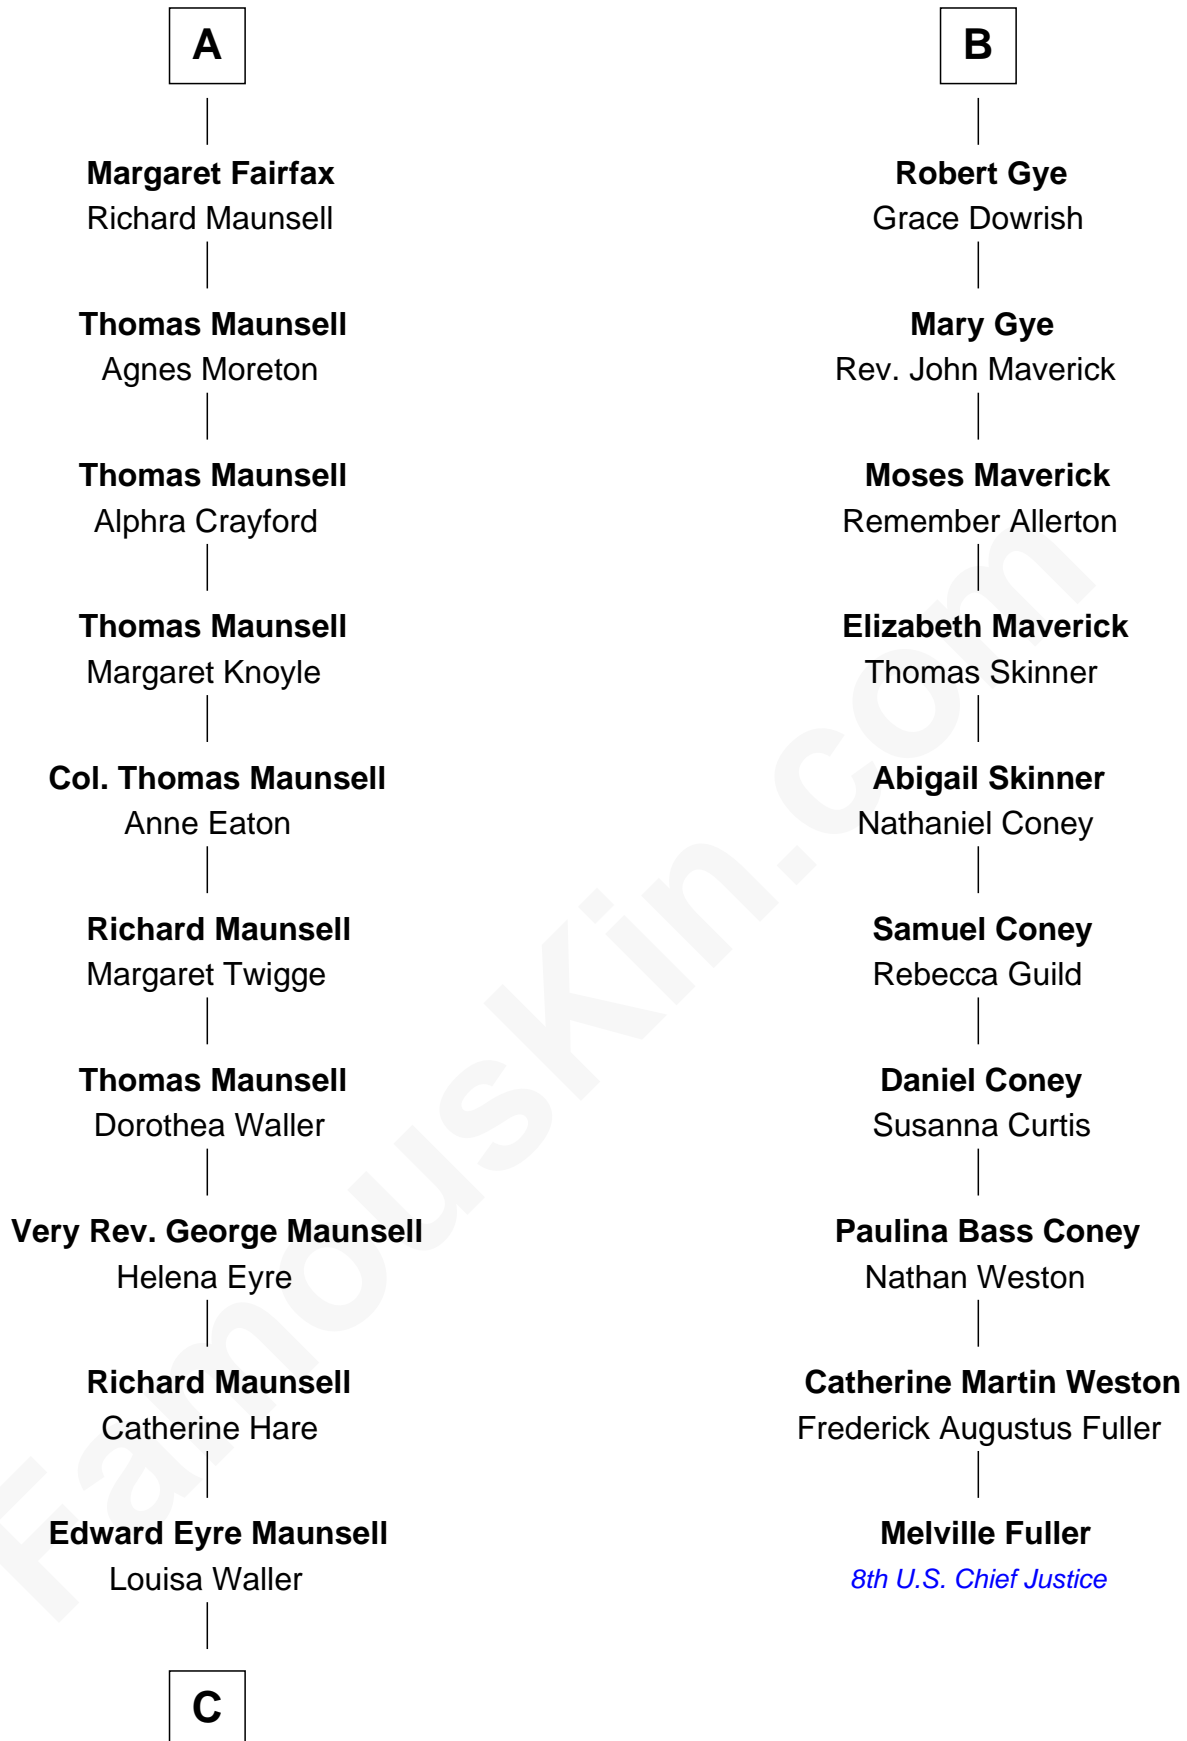

FamousKin.com

Relationship Chart of

Phoebe Waller-Bridge

Theatre, TV and Movie Actress

16th cousin 5 times removed of

Melville Fuller

8th Chief Justice of the U.S. Supreme Court

C