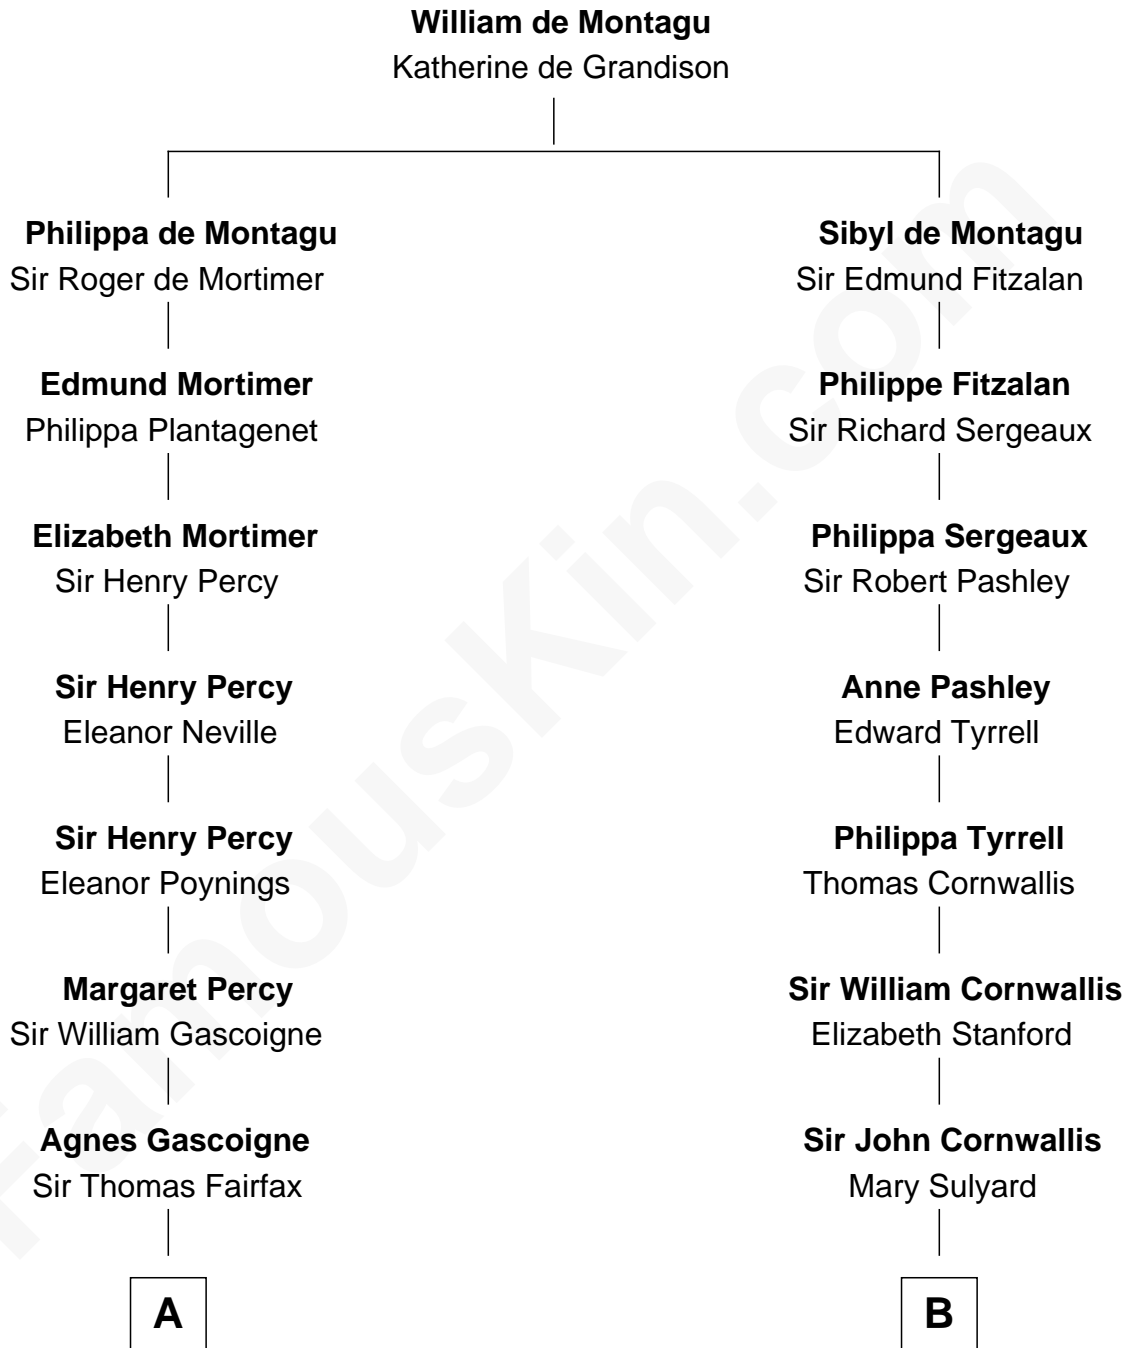

FamousKin.com

Relationship Chart of

Phoebe Waller-Bridge

Theatre, TV and Movie Actress

19th cousin 2 times removed of

Ben Ames Williams

Novelist and Short Story Author

C