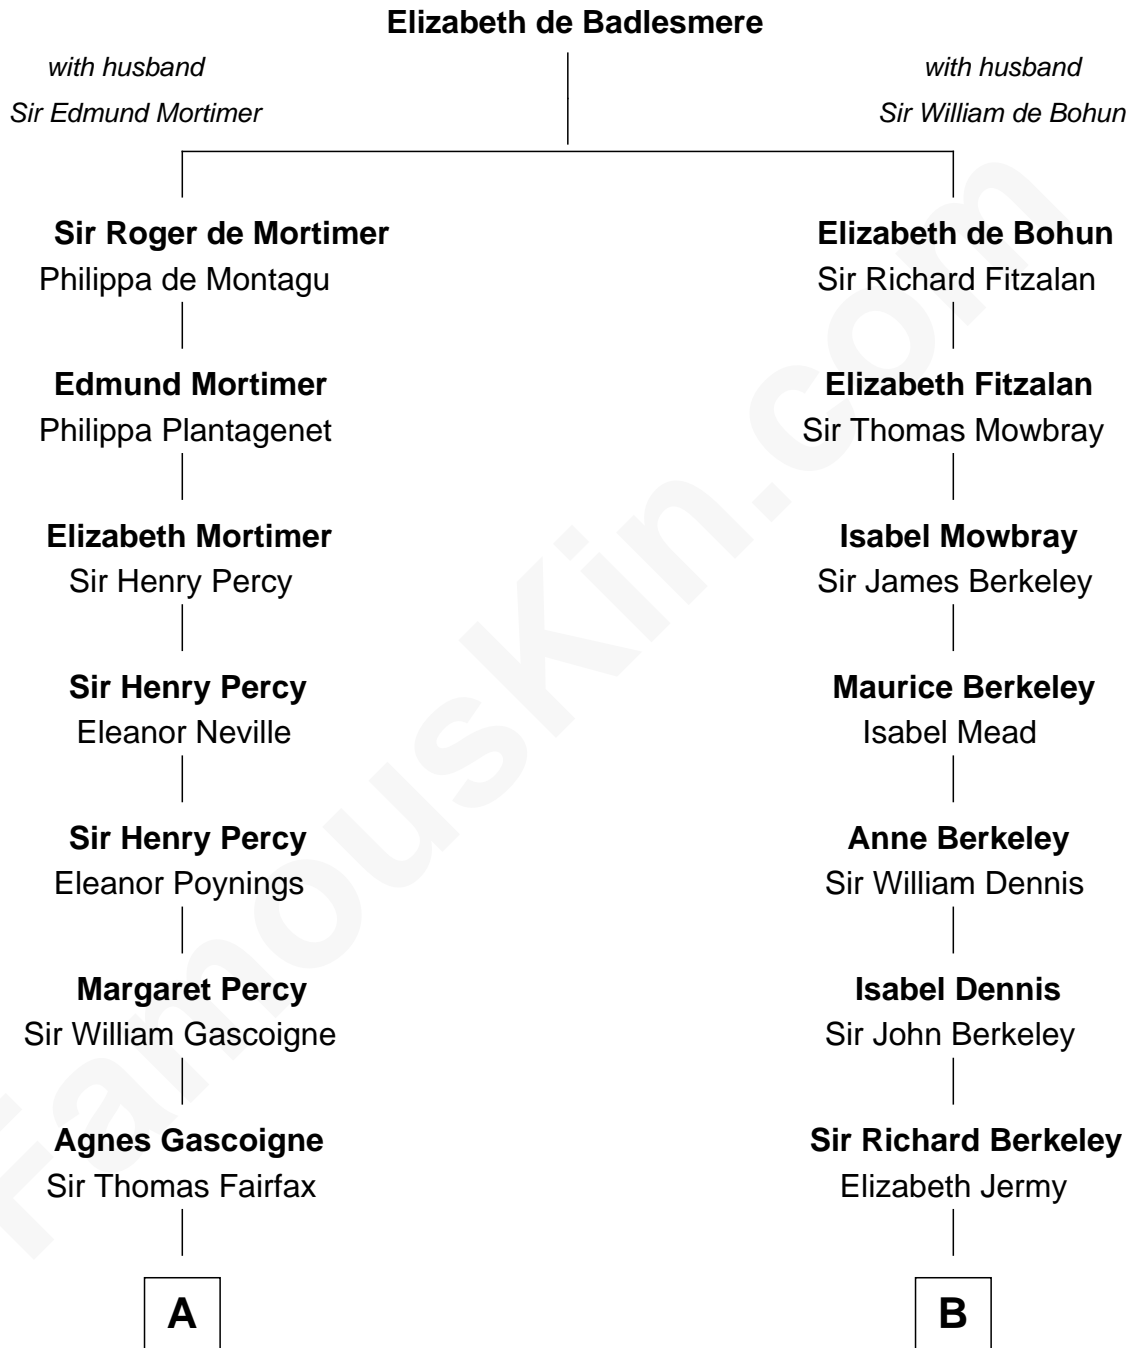

## Relationship Chart of

### Phoebe Waller-Bridge

Theatre, TV and Movie Actress

14th cousin 7 times removed of

**Samuel Prescott**

Completed Paul Revere's Midnight Ride

C

**Florence Catherine Maunsell**

Rev. Theodosius Cotterell Henry Ward-Boughton-Leigh