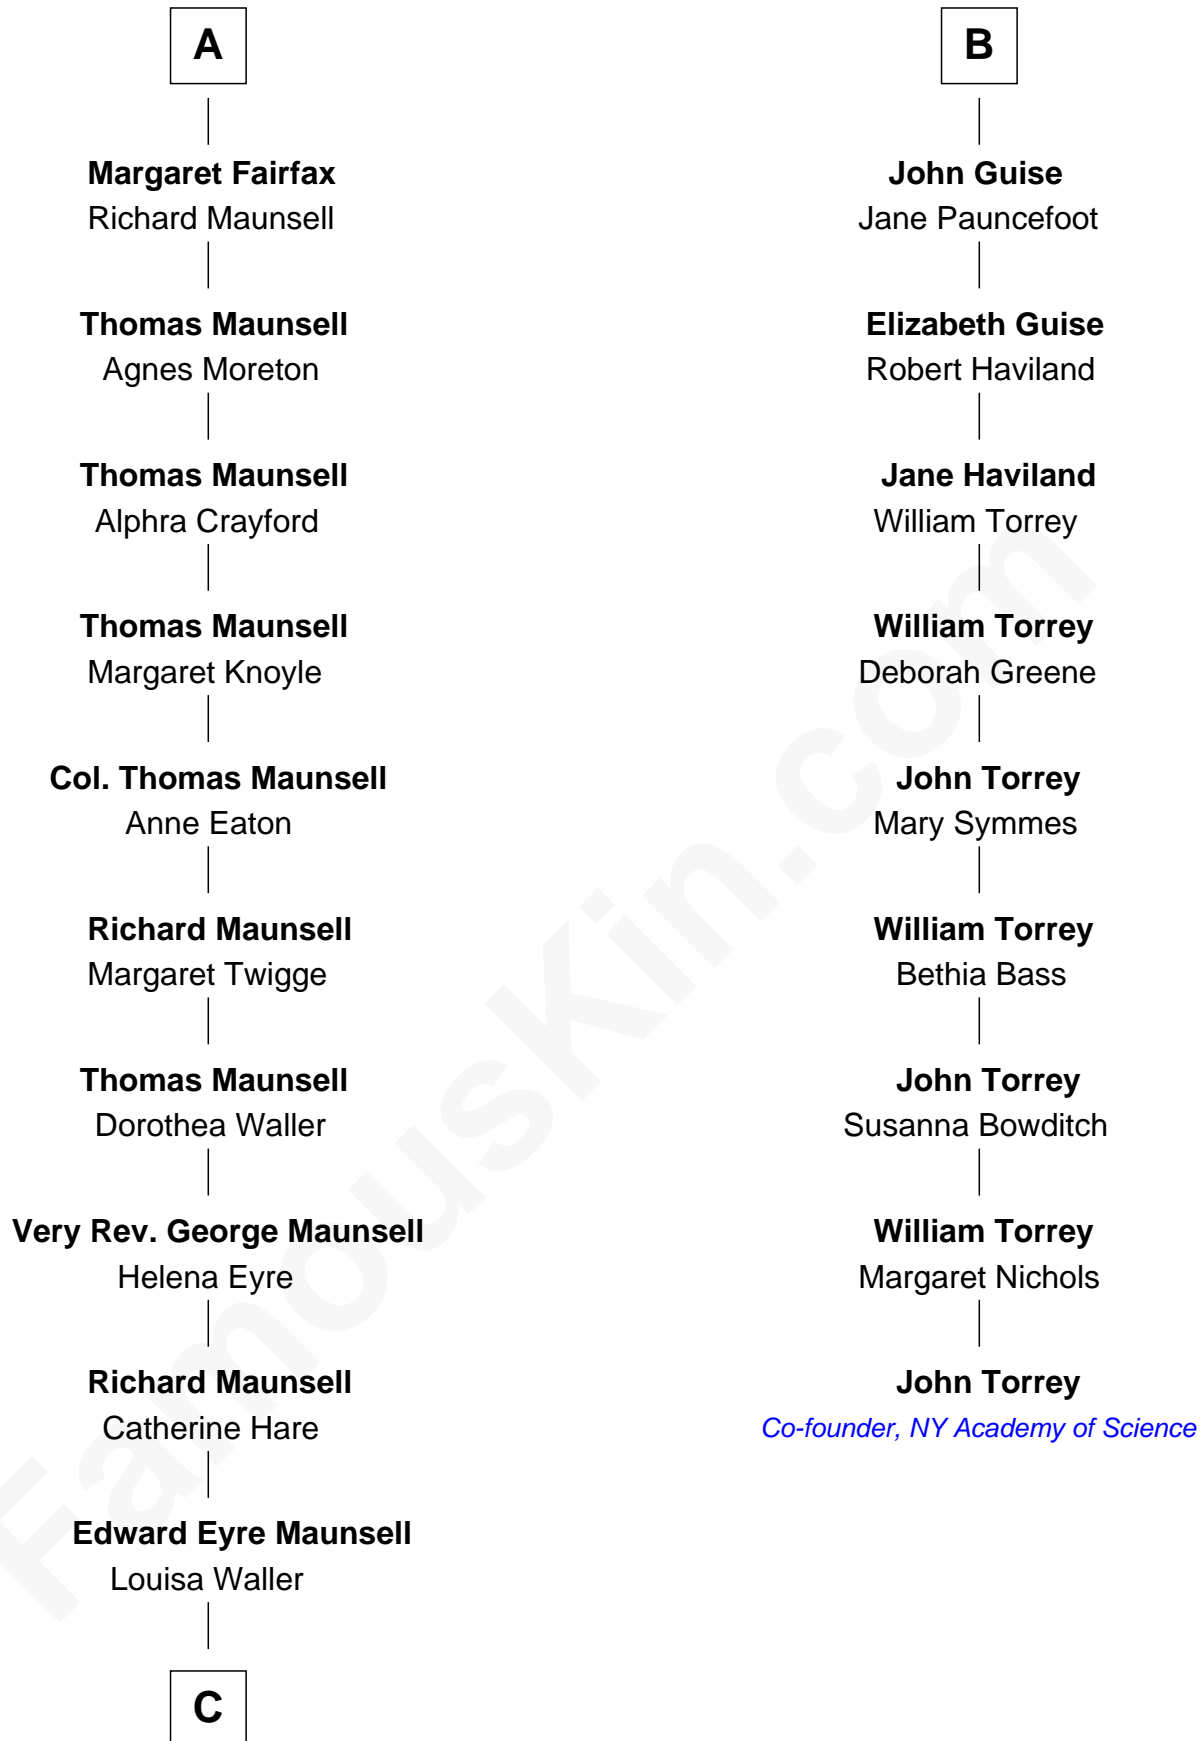

## Relationship Chart of Phoebe Waller-Bridge

Theatre, TV and Movie Actress

15th cousin 6 times removed of

**John Torrey**

Co-founder, NY Academy of Science

**C**

**Florence Catherine Maunsell**

Rev. Theodosius Cotterell Henry Ward-Boughton-Leigh