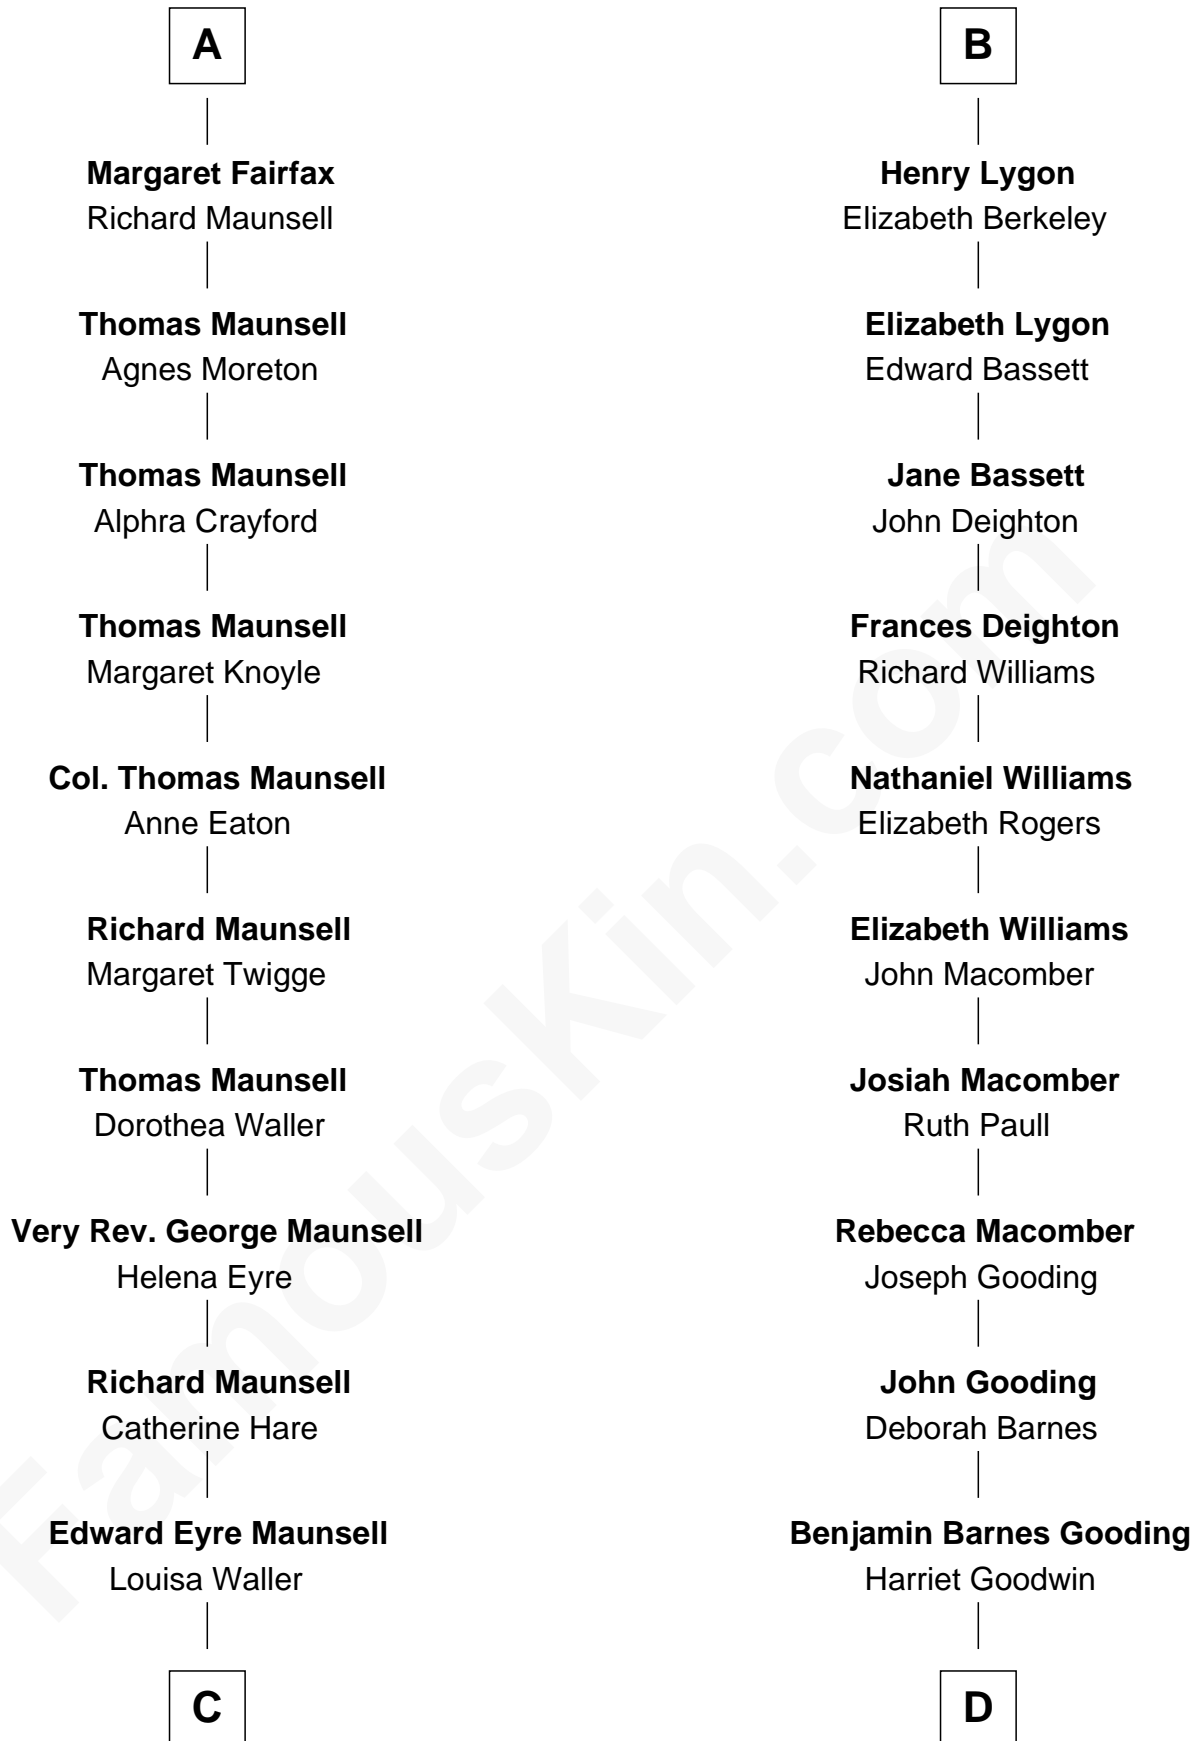

FamousKin.com Relationship Chart of

Phoebe Waller-Bridge

Theatre, TV and Movie Actress

18th cousin 3 times removed of

Mary Winthrop Gooding

Prolific Mayflower Descendant

C

Florence Catherine Maunsell